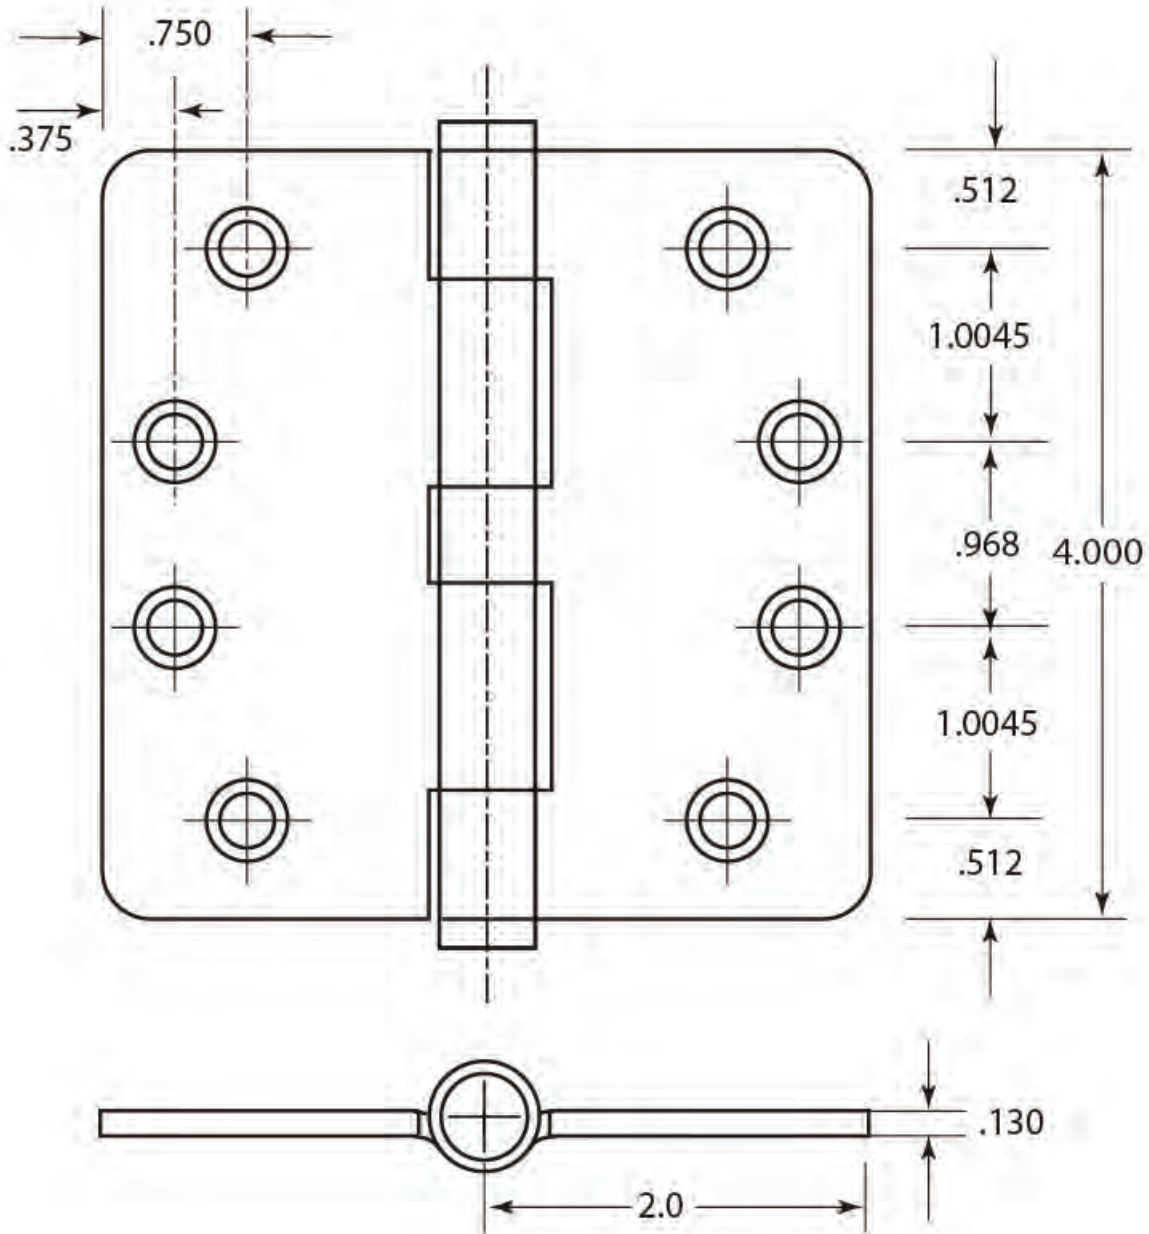

Item No. H44-10	Unit inches	Version ver. 15507	Pamex Inc. 4680 Vinita Court Chino, CA 91710 Tel: (800) 621-6869 Fax: (800) 838-8307 www.pamexinc.com
Description			
Commercial Hinge 4" x 4" 1/4" Radius Corner, Plain Bearing			

Drawing Is Not to Scale