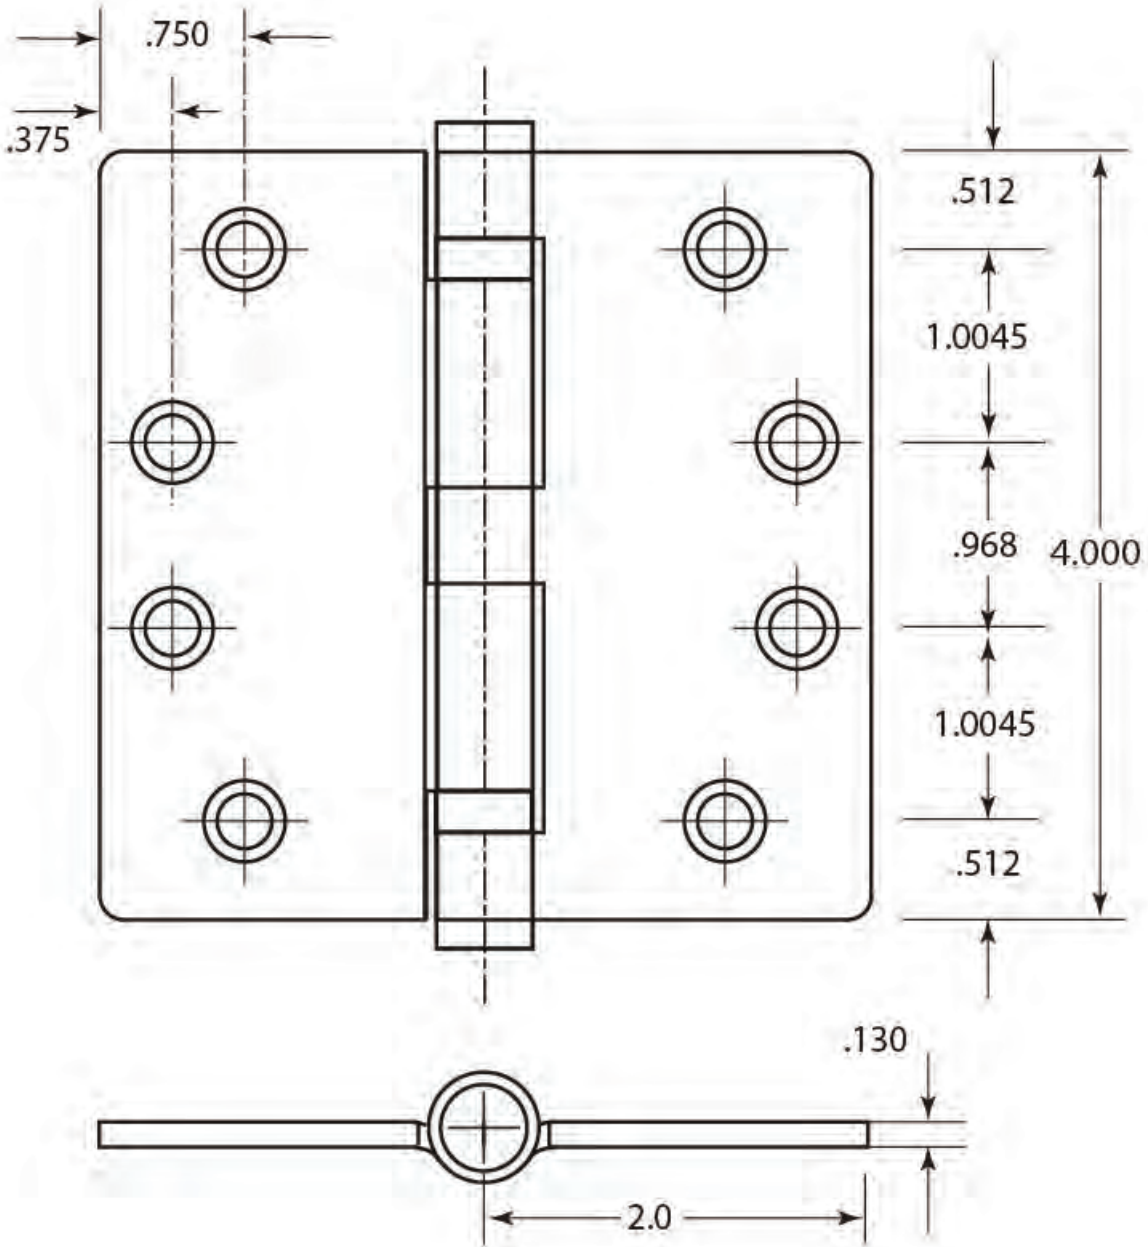

<b>Item No.</b> H44-12	<b>Unit</b> inches	<b>Version</b> ver. 15507	<b>Pamex Inc.</b> 4680 Vinita Court Chino, CA 91710 Tel: (800) 621-6869 Fax: (800) 838-8307 <a href="http://www.pamexinc.com">www.pamexinc.com</a>
<b>Description</b>			
Commercial Hinge 4" x 4" 1/4" Radius Corner, 2-Ball Bearing			

**Drawing Is Not to Scale**