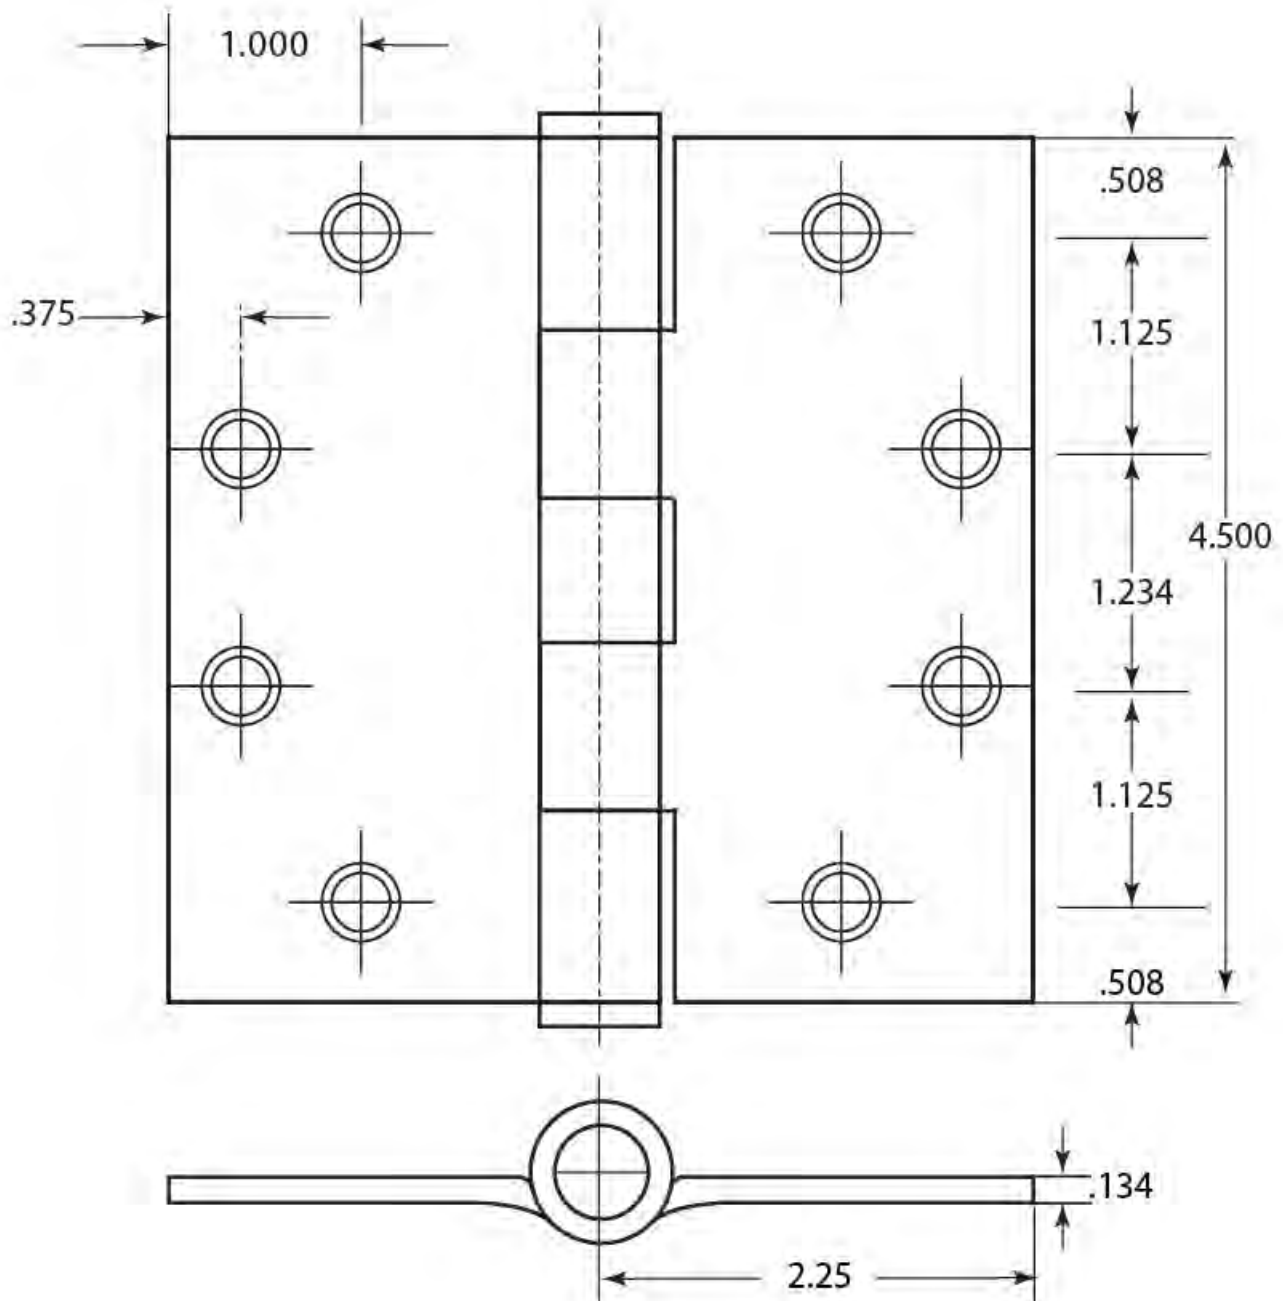

| | | |
|--|-------------|----------------|
| Item No. | Unit | Version |
| H45-00 | inches | ver. 15507 |
| Description | | |
| Commercial Hinge 4.5" x 4.5" Square Corner, Plain Bearing | | |

Pamex Inc.
4680 Vinita Court
Chino, CA 91710
Tel: (800) 621-6869
Fax: (800) 838-8307
www.pamexinc.com

Drawing Is Not to Scale