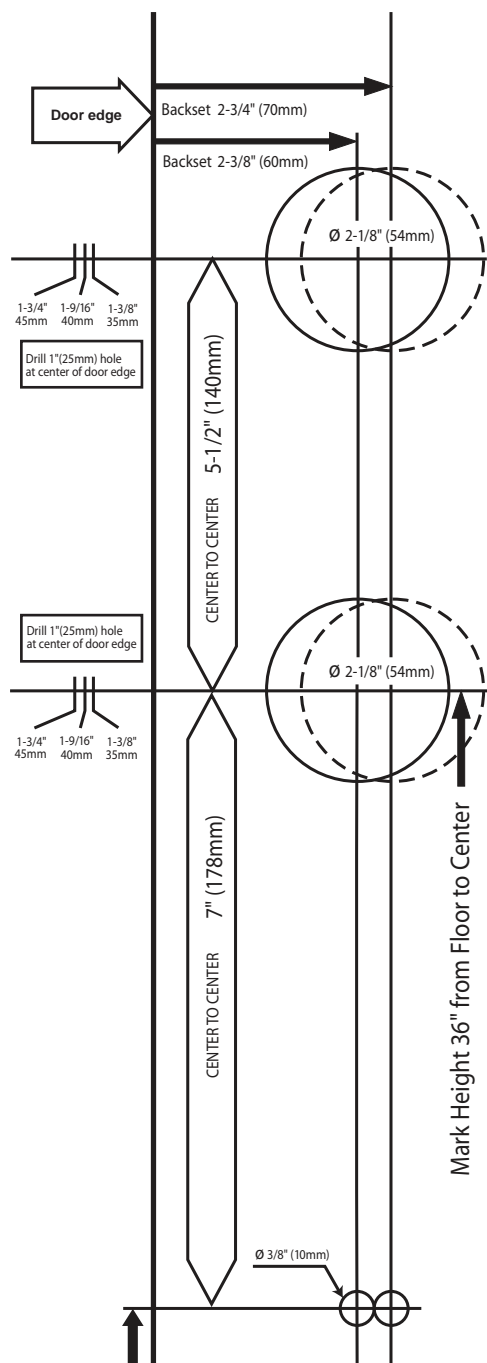

Item No.	Unit	Version
FSK / FSL / FST / FSG	inches (mm)	ver. 15507
Description		
Pamex Residential Handleset FSK Granada, FSL Alhambra FST Tuscany, FSG Catalina		

Pamex Inc.
4680 Vinita Court
Chino, CA 91710
Tel: (800) 621-6869
Fax: (800) 838-8307
www.pamexinc.com

Drawing Is Not to Scale