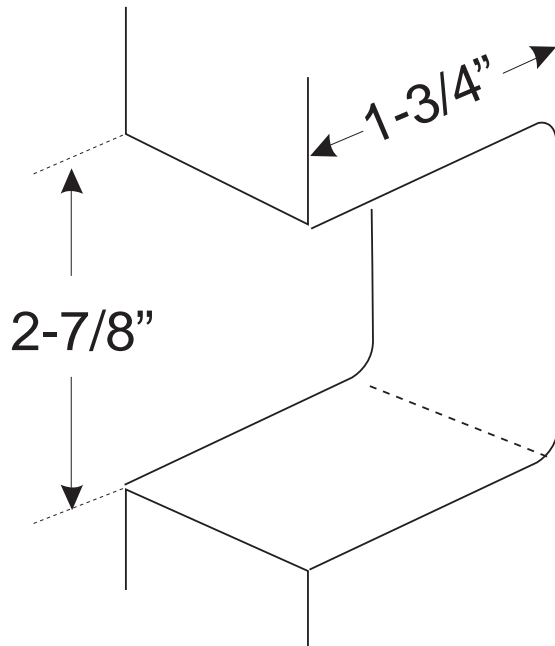

Item No.	Unit	Version	Pamex Inc. 4680 Vinita Court Chino, CA 91710 Tel: (800) 621-6869 Fax: (800) 838-8307 www.pamexinc.com
FF1	inches (mm)	ver. 15507	
Description Pamex Sliding Door Lock			

Notching Dimensions

Drawing Is Not to Scale