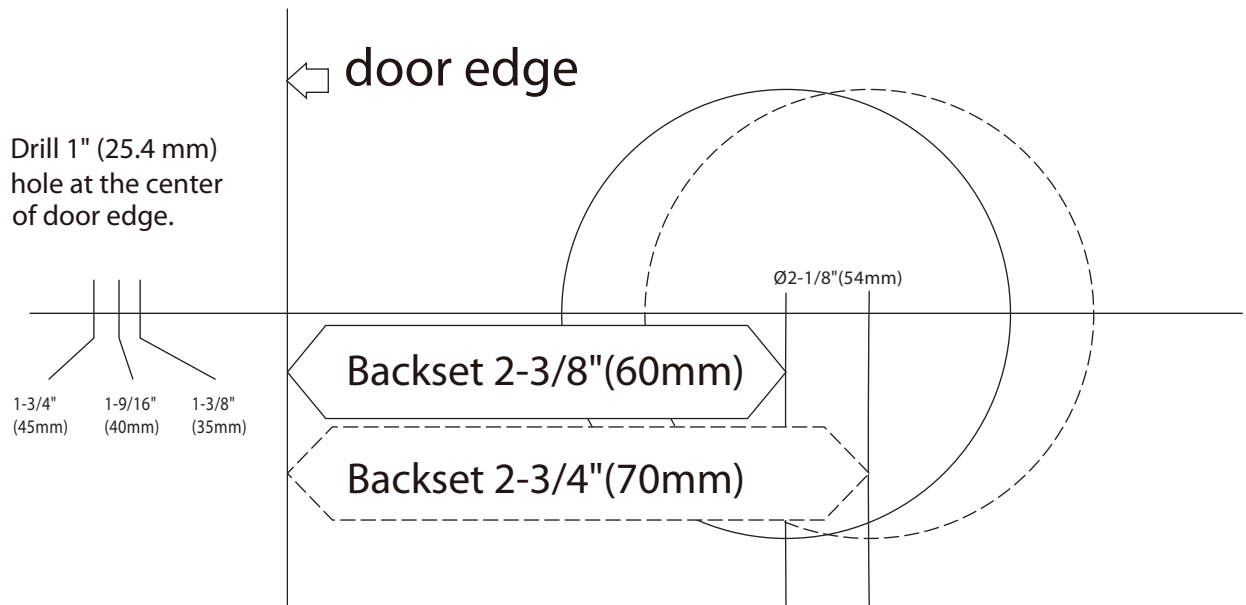

Item No. PD2	Unit inches (mm)	Version ver. 15507	Pamex Inc. 4680 Vinita Court Chino, CA 91710 Tel: (800) 621-6869 Fax: (800) 838-8307 www.pamexinc.com
Description Promax Residential Deadbolt PD2 Series			

For Single & Double Deadbolt

Drawing Is Not to Scale