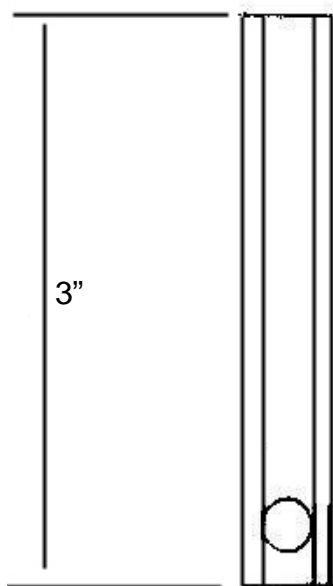

### 3" Surface Bolt

Model: DD05-703

#### Features

- Surface Screws Application
- Provided two receptacle Plates and 6 Wooden Screws
- Overall Size: 5/8" x 3"

#### Available Finish

- Chrome
- Polished Brass
- Antique Brass

13/16"

5/8"