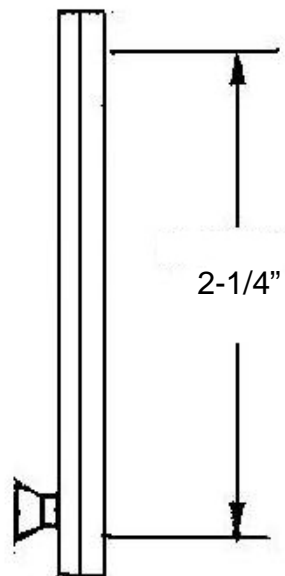

### 3" Surface Bolt

Model: DD05-703

#### Features

- Surface Screws Application
- Provided two receptacle Plates and 6 Wooden Screws
- Overall Size: 5/8" x 3"

#### Available Finish

- Chrome
- Polished Brass
- Antique Brass

13/16"

5/8"