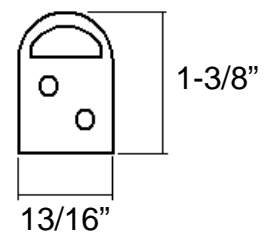

Available Finish

- ☐ Chrome
- ☐ Polished Brass
- ☐ Antique Brass

13/16"