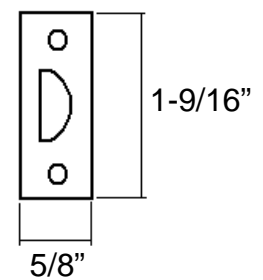

#### Features

- Surface Screws Application
- Provided two receptacle Plates and 6 Wooden Screws
- Overall Size: 5/8" x 3"

#### Available Finish

- Chrome
- Polished Brass
- Antique Brass

13/16"

5/8"