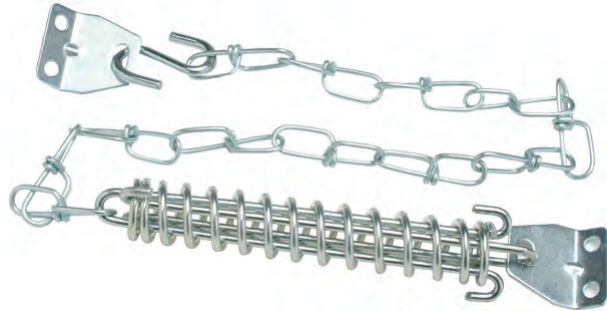

Spring Crash Chain

Model: DD08-10

Features

- Solid Twisted Chain
- Compression Springs at One End
- Complete with Wood Screws

Available Finish

- Chrome
-