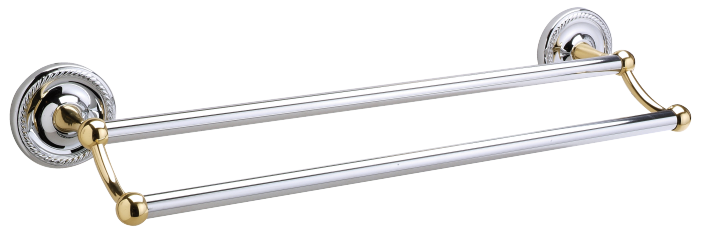

24" x 5/8" Dual Towel Bar (round bar)

Model: BS8-15824D

Features

- Concealed Surface Mount Application
- Provided with
 - Mounting Plate: 2-1/4" x 1"
 - Plastic Anchors x 4
 - Steel Phillips Head Screws #8 x 1-1/4"
- Projection: 5-5/8" from Mounting Surface
- Overall Size: 27-1/2" x 3-1/16"

La Quinta
Collection

Available Finish

- | | |
|---|---|
| <input type="checkbox"/> Chrome | <input type="checkbox"/> Satin Nickel |
| <input type="checkbox"/> Polished Brass | <input type="checkbox"/> Nickel / Brass |
| <input type="checkbox"/> Chrome / Brass | |