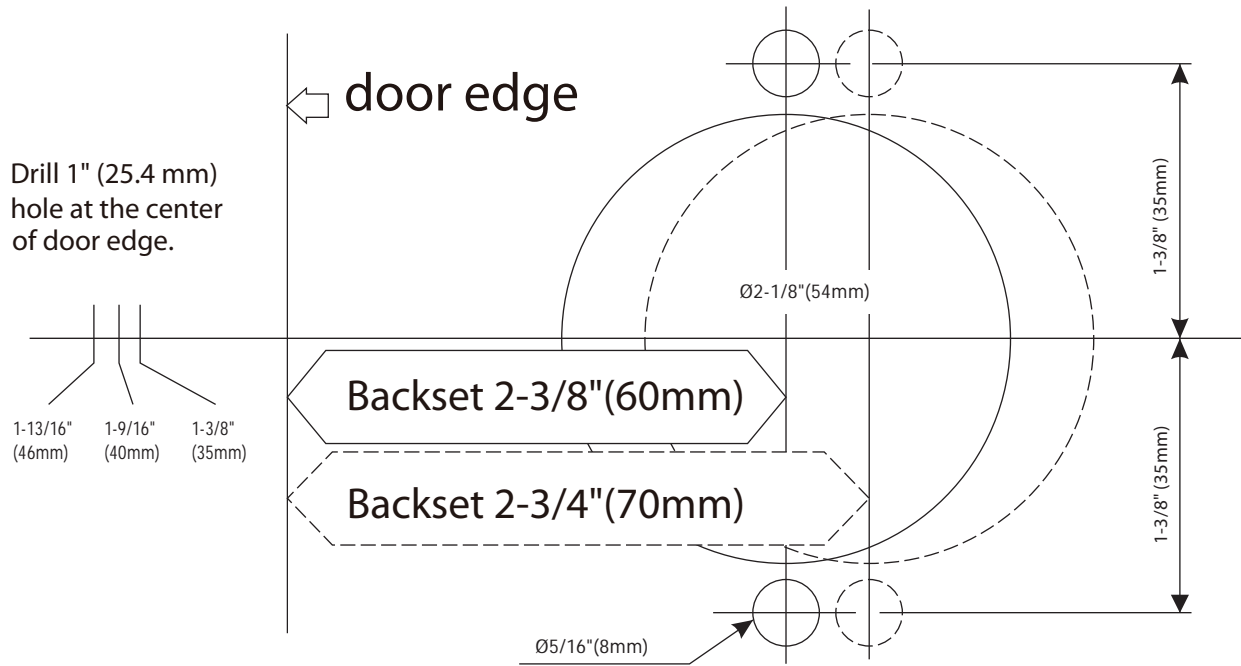

<b>Item No.</b>	<b>Unit</b>	<b>Version</b>	<b>Pamex Inc.</b> 4680 Vinita Court Chino, CA 91710 Tel: (800) 621-6869 Fax: (800) 838-8307 <a href="http://www.pamexinc.com">www.pamexinc.com</a>
FYC	inches (mm)	ver. 15507	
<b>Description</b> FYC Series Grade 2 Heavy Duty Cylindrical Leverset			

**Drawing Is Not to Scale**