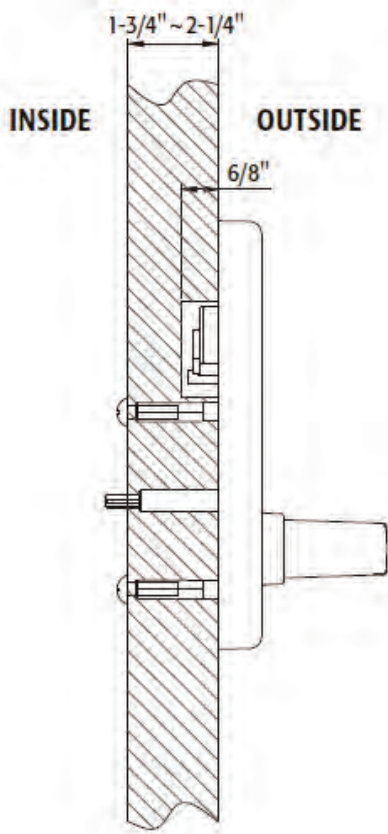

Item No. E5000L	Unit inches (mm)	Version ver. 15020	Pamex Inc. 4680 Vinita Court Chino, CA 91710 Tel: (800) 621-6869 Fax: (800) 838-8307 www.pamexinc.com
Description E5000 Heavy Duty Lever Trims			

Drawing Is Not to Scale