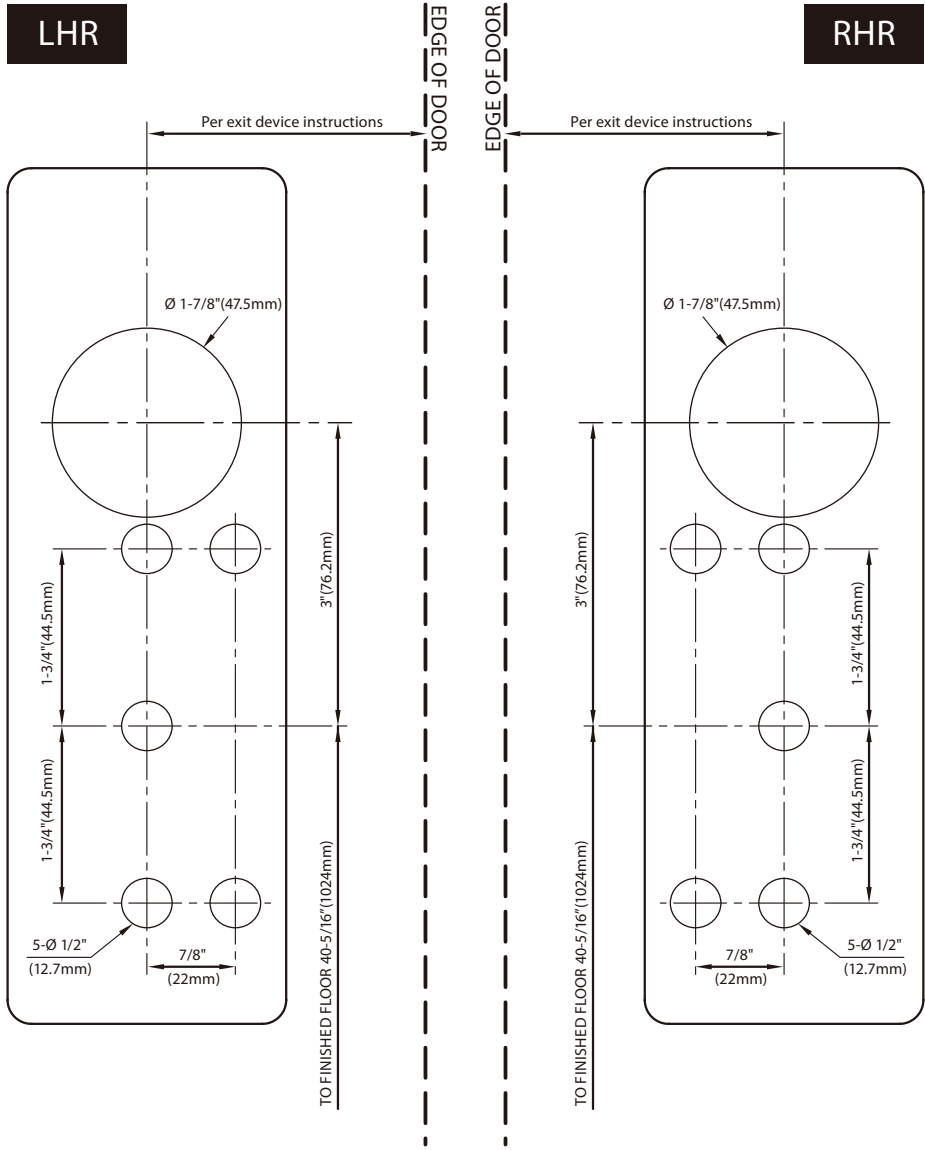

Item No. E5000L	Unit inches (mm)	Version ver. 15020	Pamex Inc. 4680 Vinita Court Chino, CA 91710 Tel: (800) 621-6869 Fax: (800) 838-8307 www.pamexinc.com
Description E5000 Heavy Duty Lever Trims			

Drawing Is Not to Scale