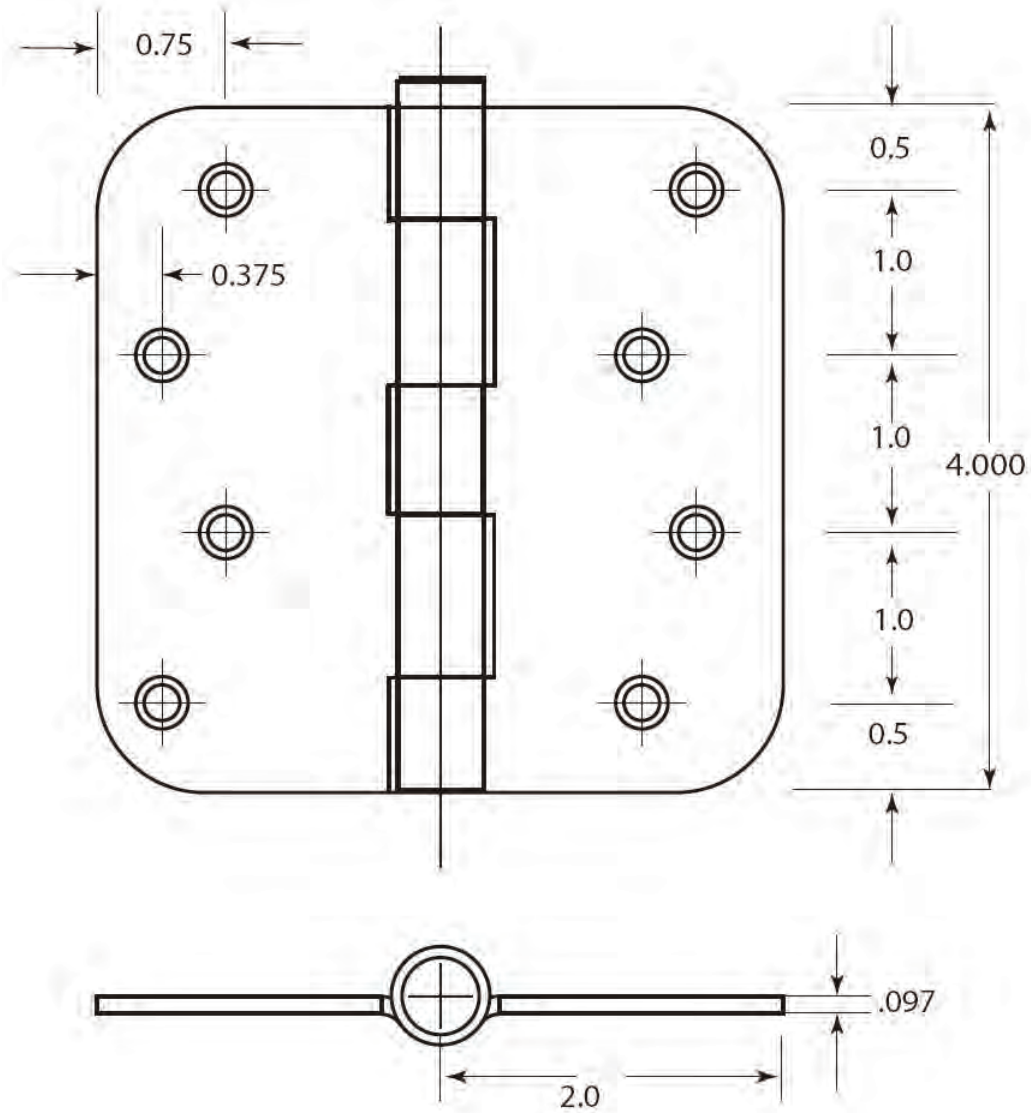

Item No. H44-50	Unit inches	Version ver. 16628	Pamex Inc. 4680 Vinita Court Chino, CA 91710 Tel: (800) 621-6869 Fax: (800) 838-8307 www.pamexinc.com
Description			
Commercial Hinge 4" x 4" 5/8" Radius Corner, Plain Bearing			

Drawing Is Not to Scale