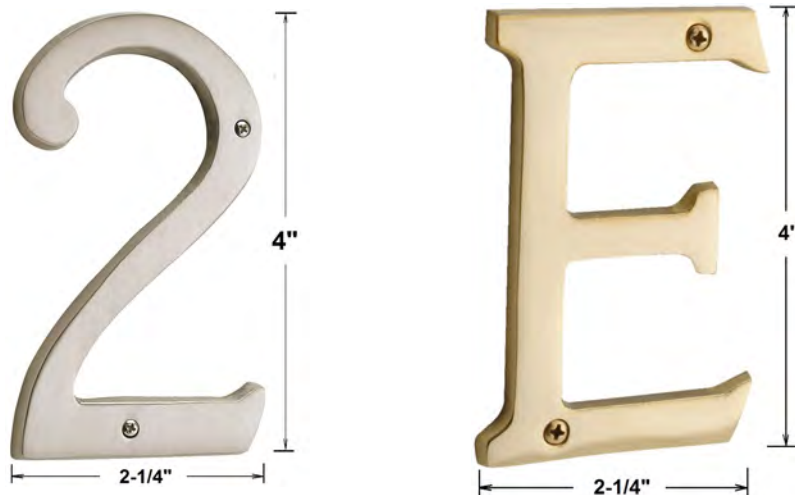

## 4" Heavy Duty House Number & Letter

Model: DD07-4S

### Features

- Surface Nail-On Application
- Overall Size: 2-1/4" x 4"

### Available Finish

- Polished Brass
- Satin Nickel
- Oil Rubbed Bronze (Number Only)

\*The width varies base on actual number or letter.