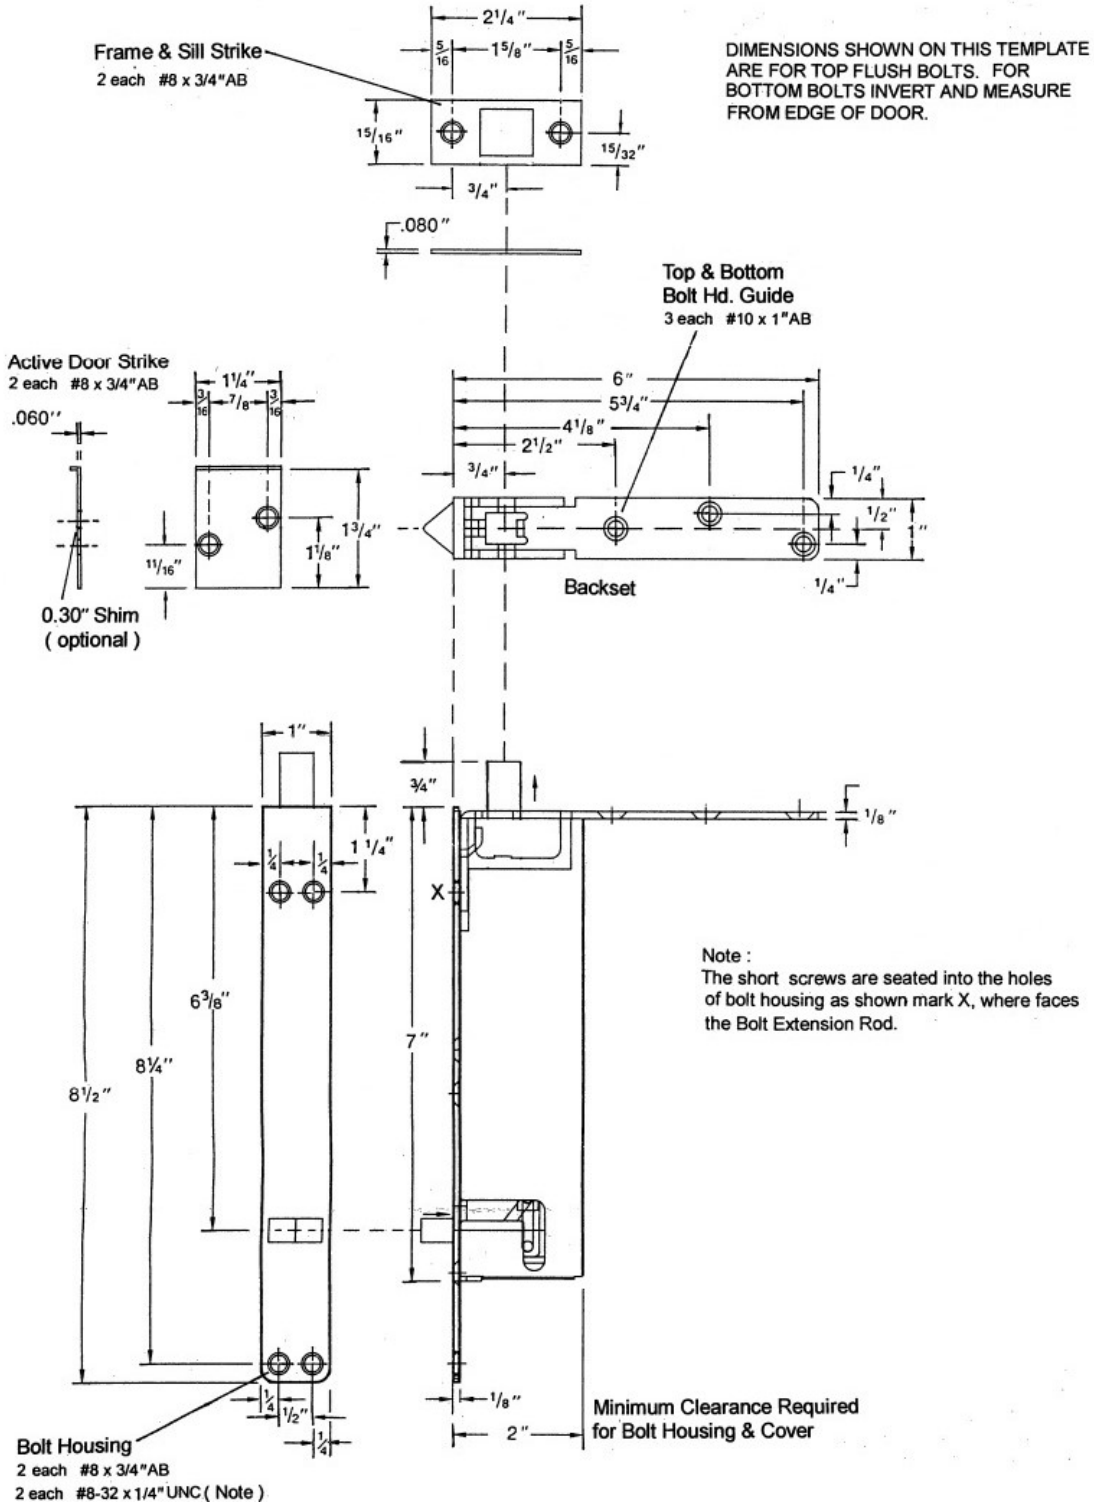

<b>Item No.</b>	<b>Unit</b>	<b>Version</b>
DD05-66	inches	ver. 16929
<b>Description</b>		
Pamex UL Listed Auto Flush Bolt For Wood Doors		

**Pamex Inc.**  
 4680 Vinita Court  
 Chino, CA 91710  
 Tel: (800) 621-6869  
 Fax: (800) 838-8307  
[www.pamexinc.com](http://www.pamexinc.com)

**Drawing Is Not to Scale**