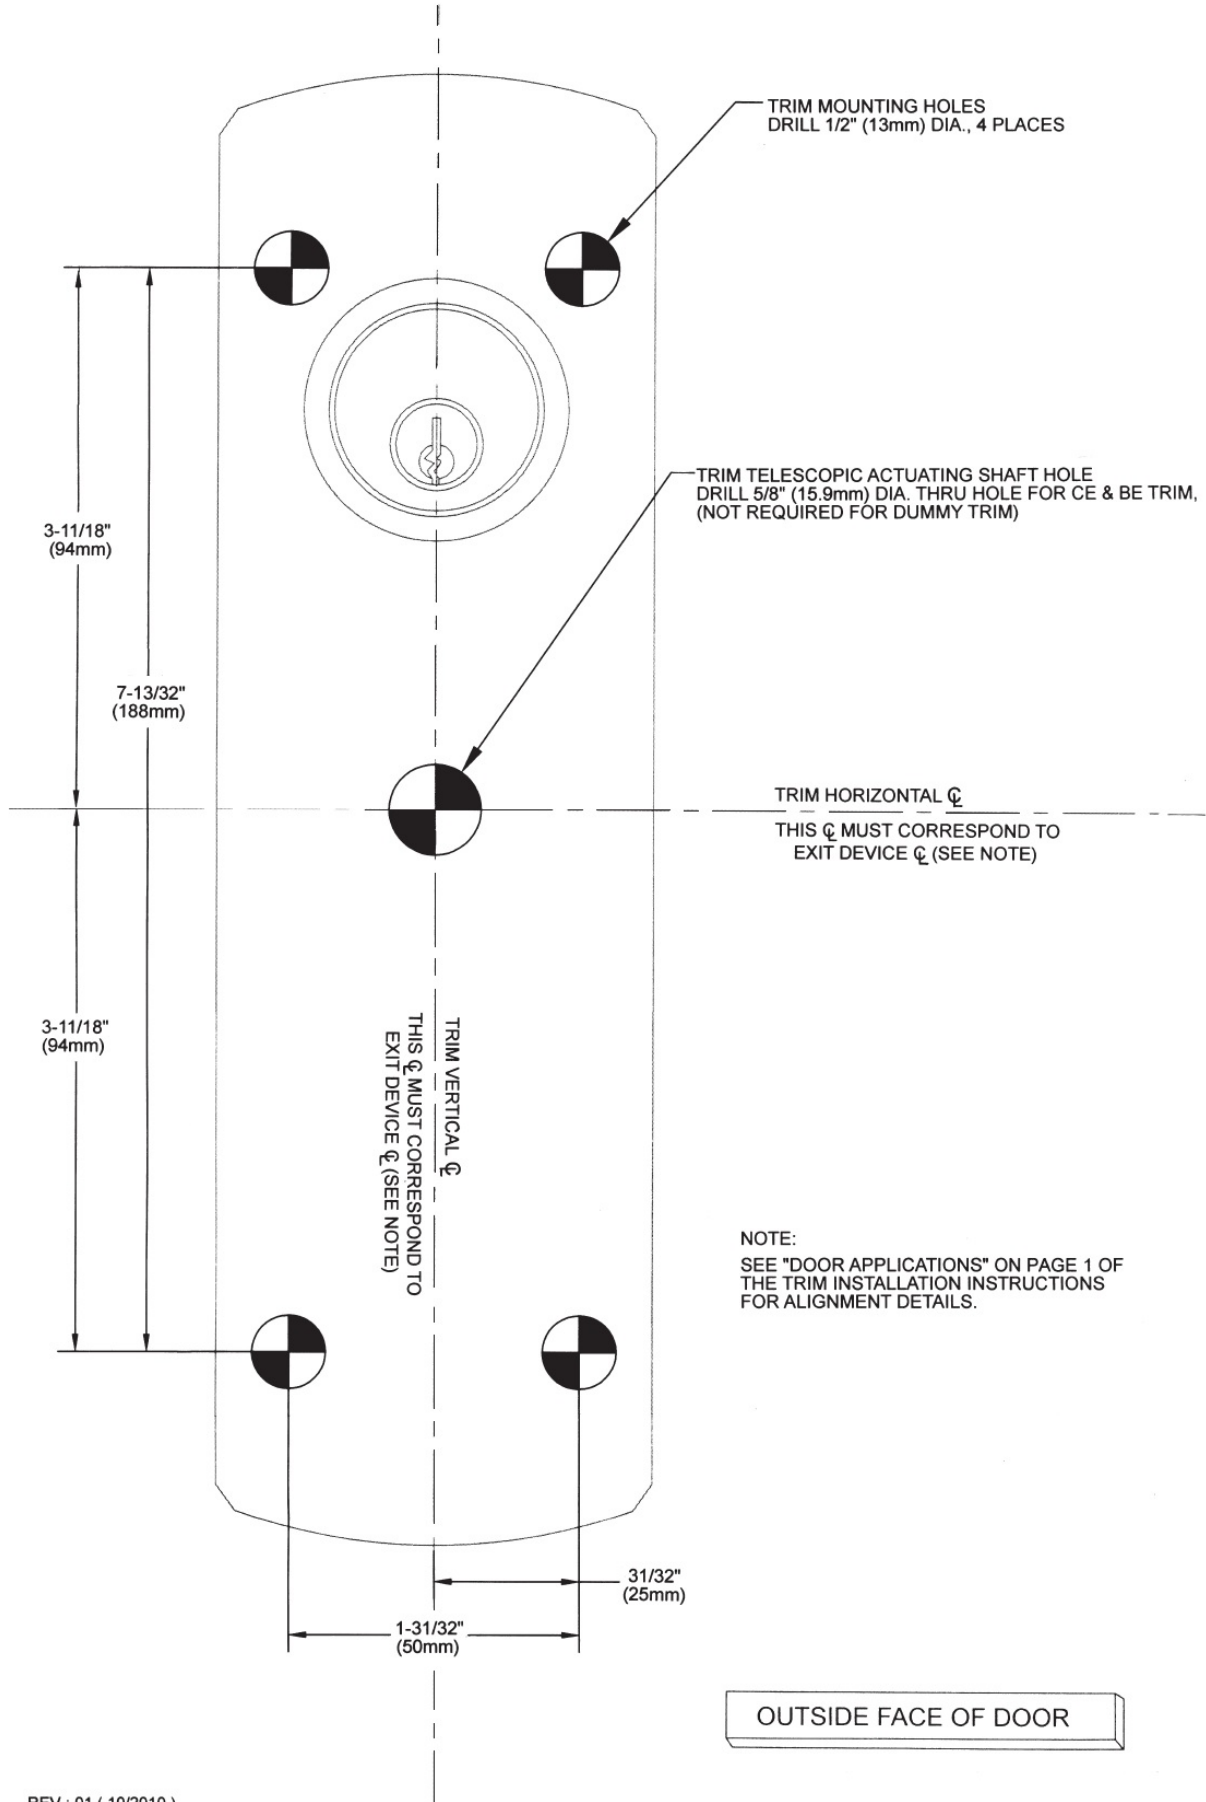

GRADE 1 TRIM TEMPLATE

ESCUTCHEON LEVER TYPE

FOR E9000 ENTRY, PASSAGE & DUMMY MODELS USE
LHR AND RHR HANDING

GRADE 1 TRIM TEMPLATE

ESCUTCHEON LEVER TYPE

FOR E9000 STOREROOM MODEL USE

LHR AND RHR HANDING