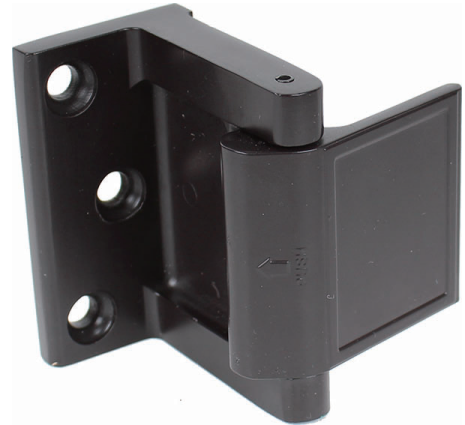

# Privacy Door Latch

Model: DD04-36

## Features

- Material: Zinc Die-cast
- ADA compliant
- Enhanced in room privacy
- Easy to install w/ #12 x 1-1/4" Flat Head Screws
- For use with UL Classified fire doors
- Overall Size: 2-3/4" H x 1-1/2" W x 2-3/16" D

## Available Finish

- Chrome
- Satin Nickel
- Oil Rubbed Bronze