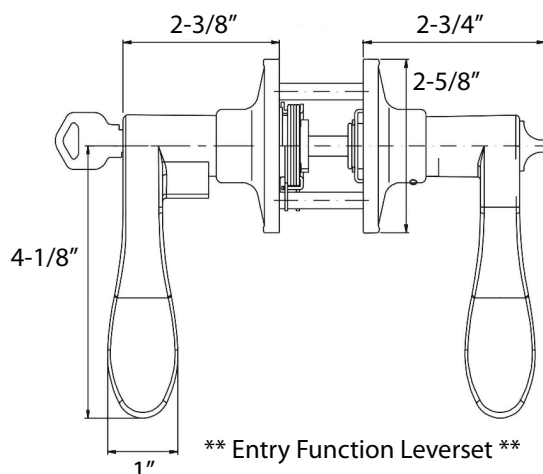

CODE COMPLIANCE

Meets ADA Requirement

- Entry w/ADA
- Privacy w/ADA