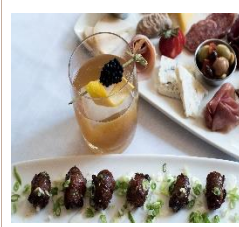

## Magnolia's On King

An intimate venue serving Southern Immersion Cuisine & Craft Cocktails

The Palm Lounge – seated brunch, lunch, dinner for up to 36 guests, standing reception for up to 50

The Magnolia Room – brunch, lunch, dinner for up to 36 guests

The Nest - brunch, lunch, dinner or board meeting for up to 14 guests

For event inquiries please contact  
[elizabeth@magnoliasonking.com](mailto:elizabeth@magnoliasonking.com)