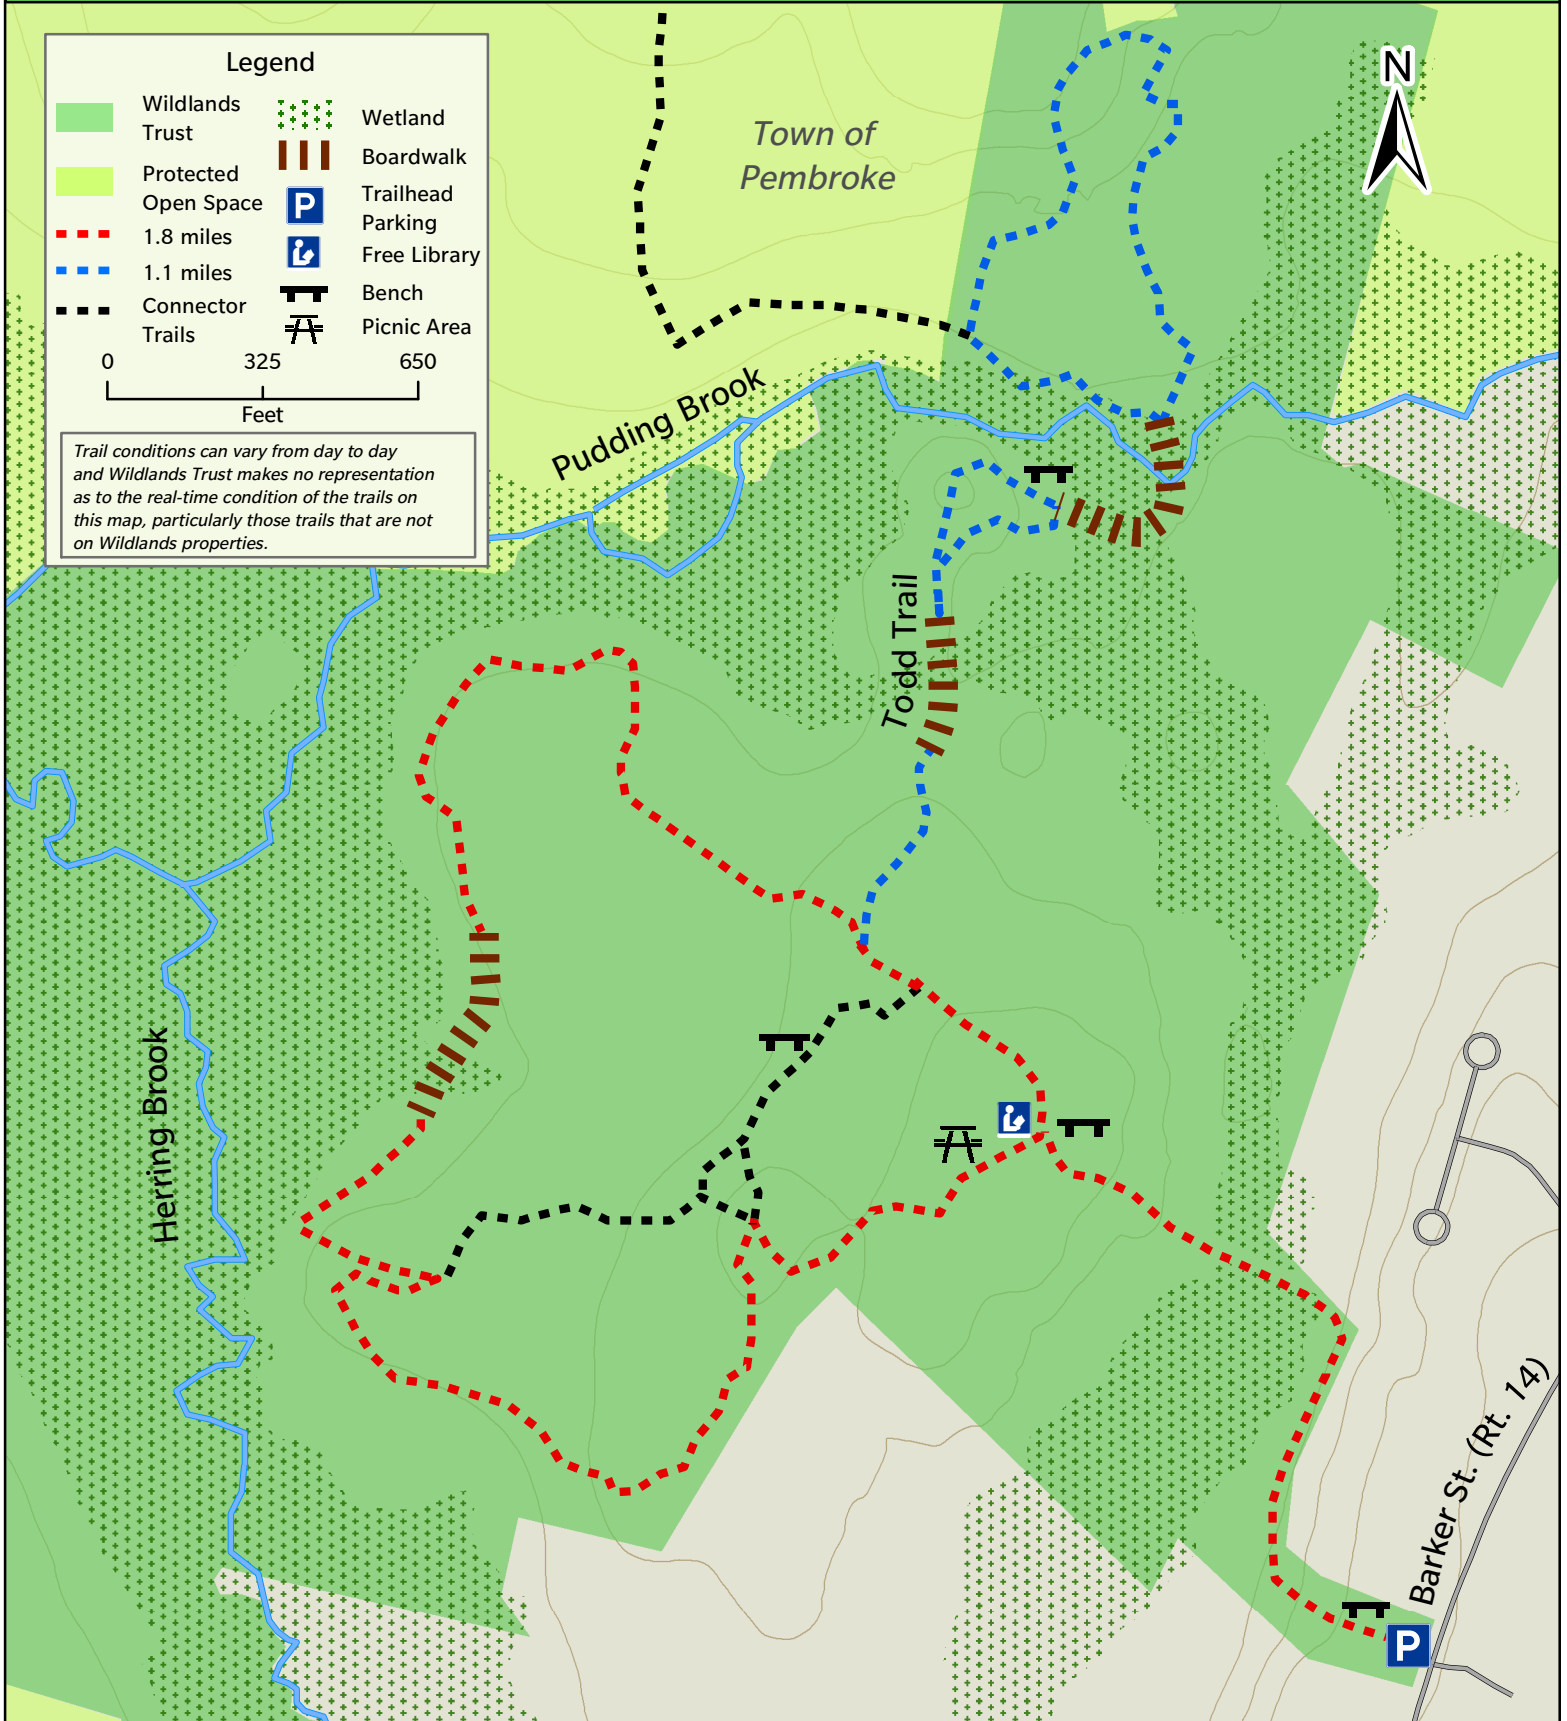

# Willow Brook Farm

Pembroke, MA

167 Acres

WILDLANDS TRUST

Trail conditions can vary from day to day and Wildlands Trust makes no representation as to the real-time condition of the trails on this map, particularly those trails that are not on Wildlands properties.