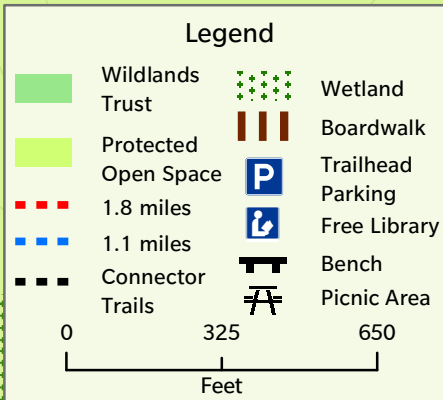

# Willow Brook Farm

Pembroke, MA

167 Acres

WILDLANDS TRUST

Trail conditions can vary from day to day and Wildlands Trust makes no representation as to the real-time condition of the trails on this map, particularly those trails that are not on Wildlands properties.