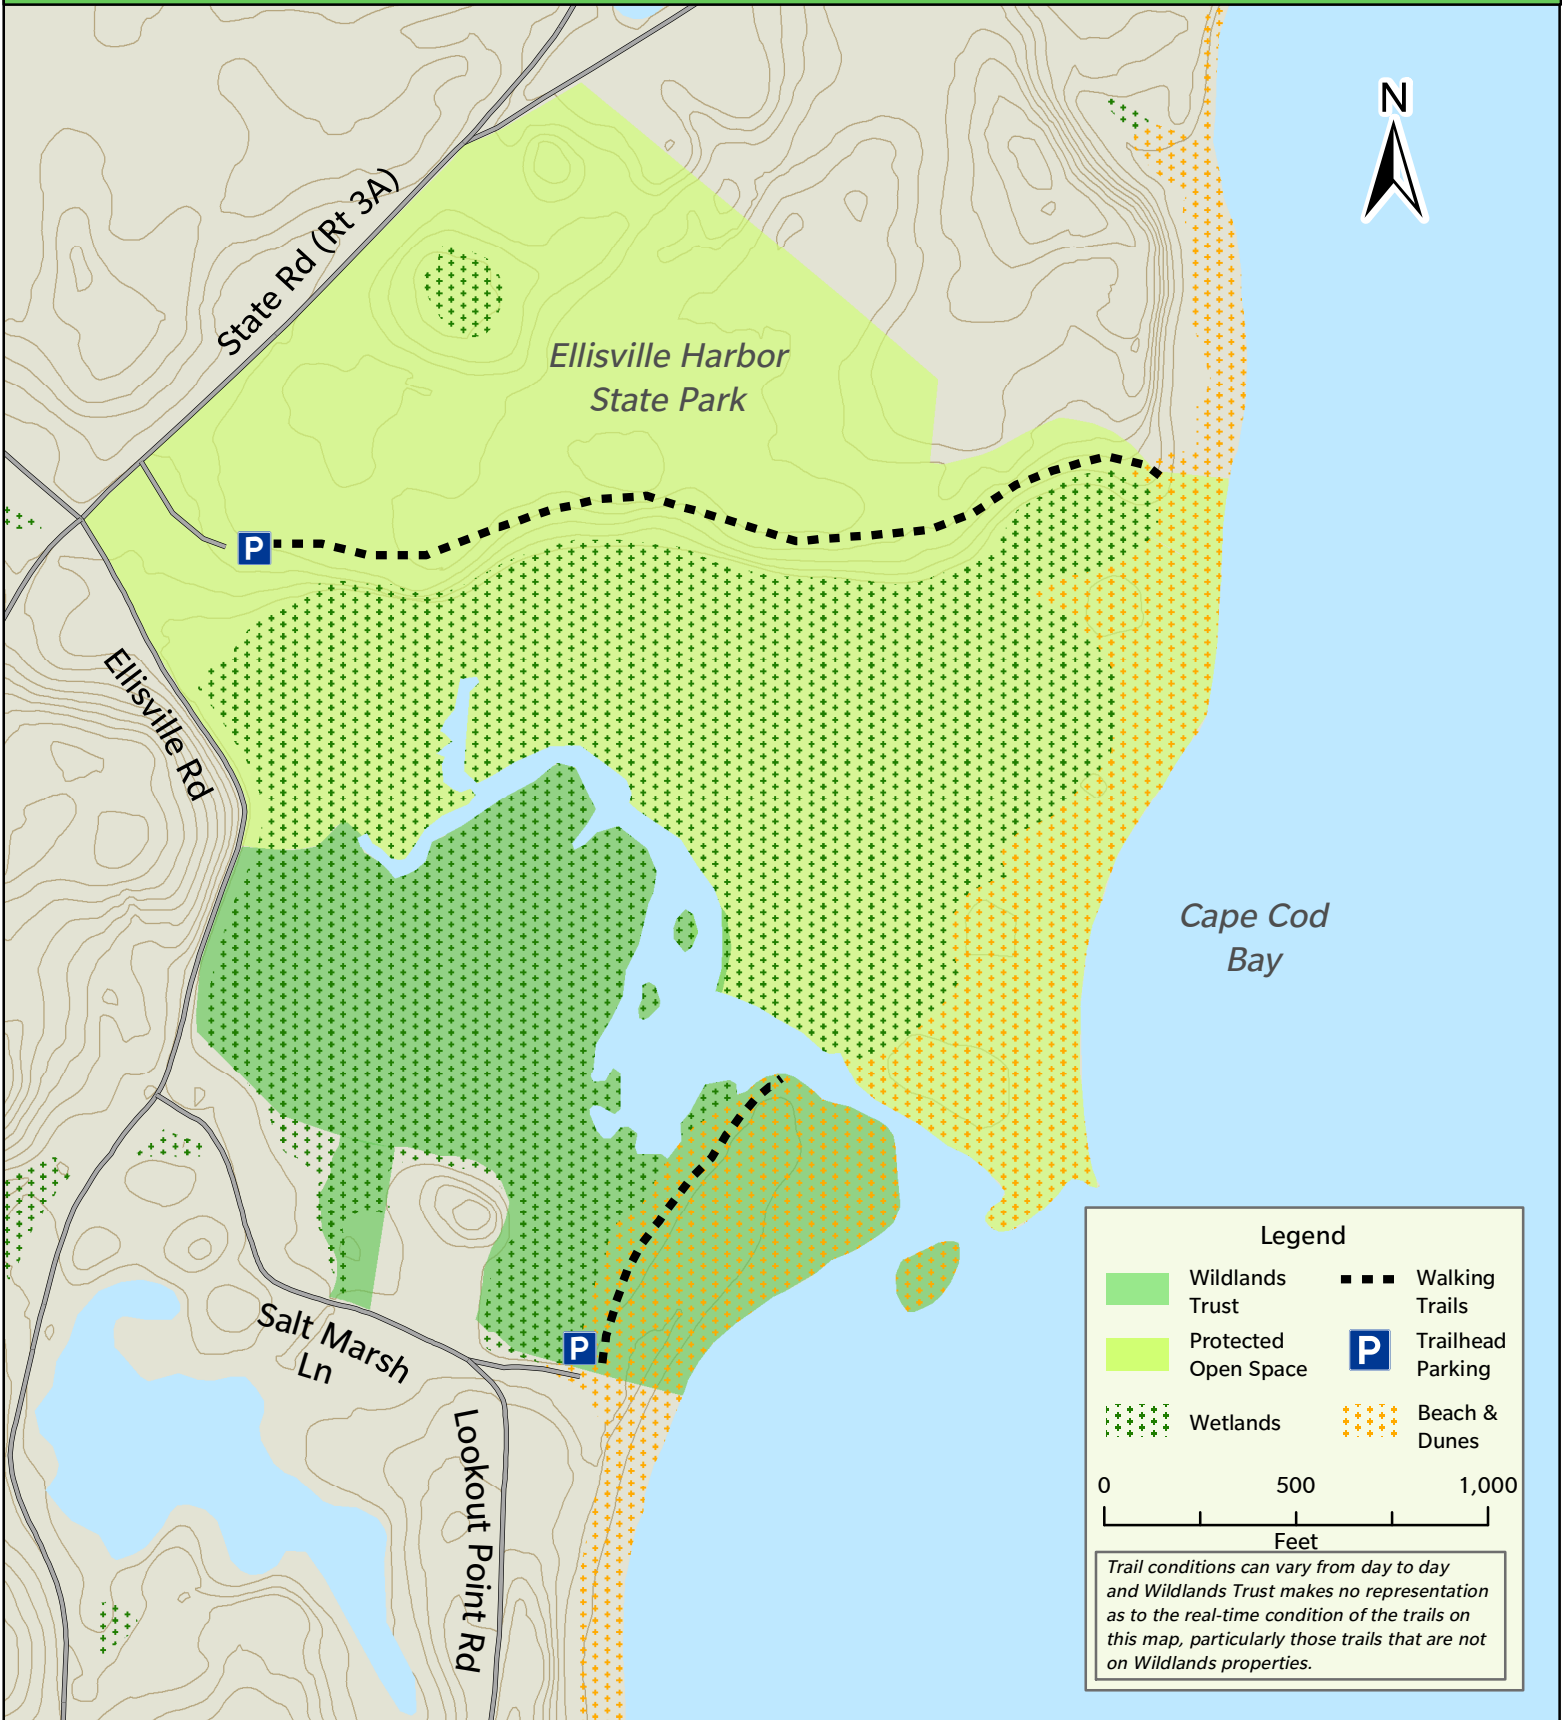

Shifting Lots Preserve

Plymouth, MA

51.3 Acres

Wildlands Trust works throughout Southeastern Massachusetts to conserve and permanently protect native habitats, farmland, and lands of high scenic and ecological value in order to keep our communities healthy and our residents connected to the natural world.