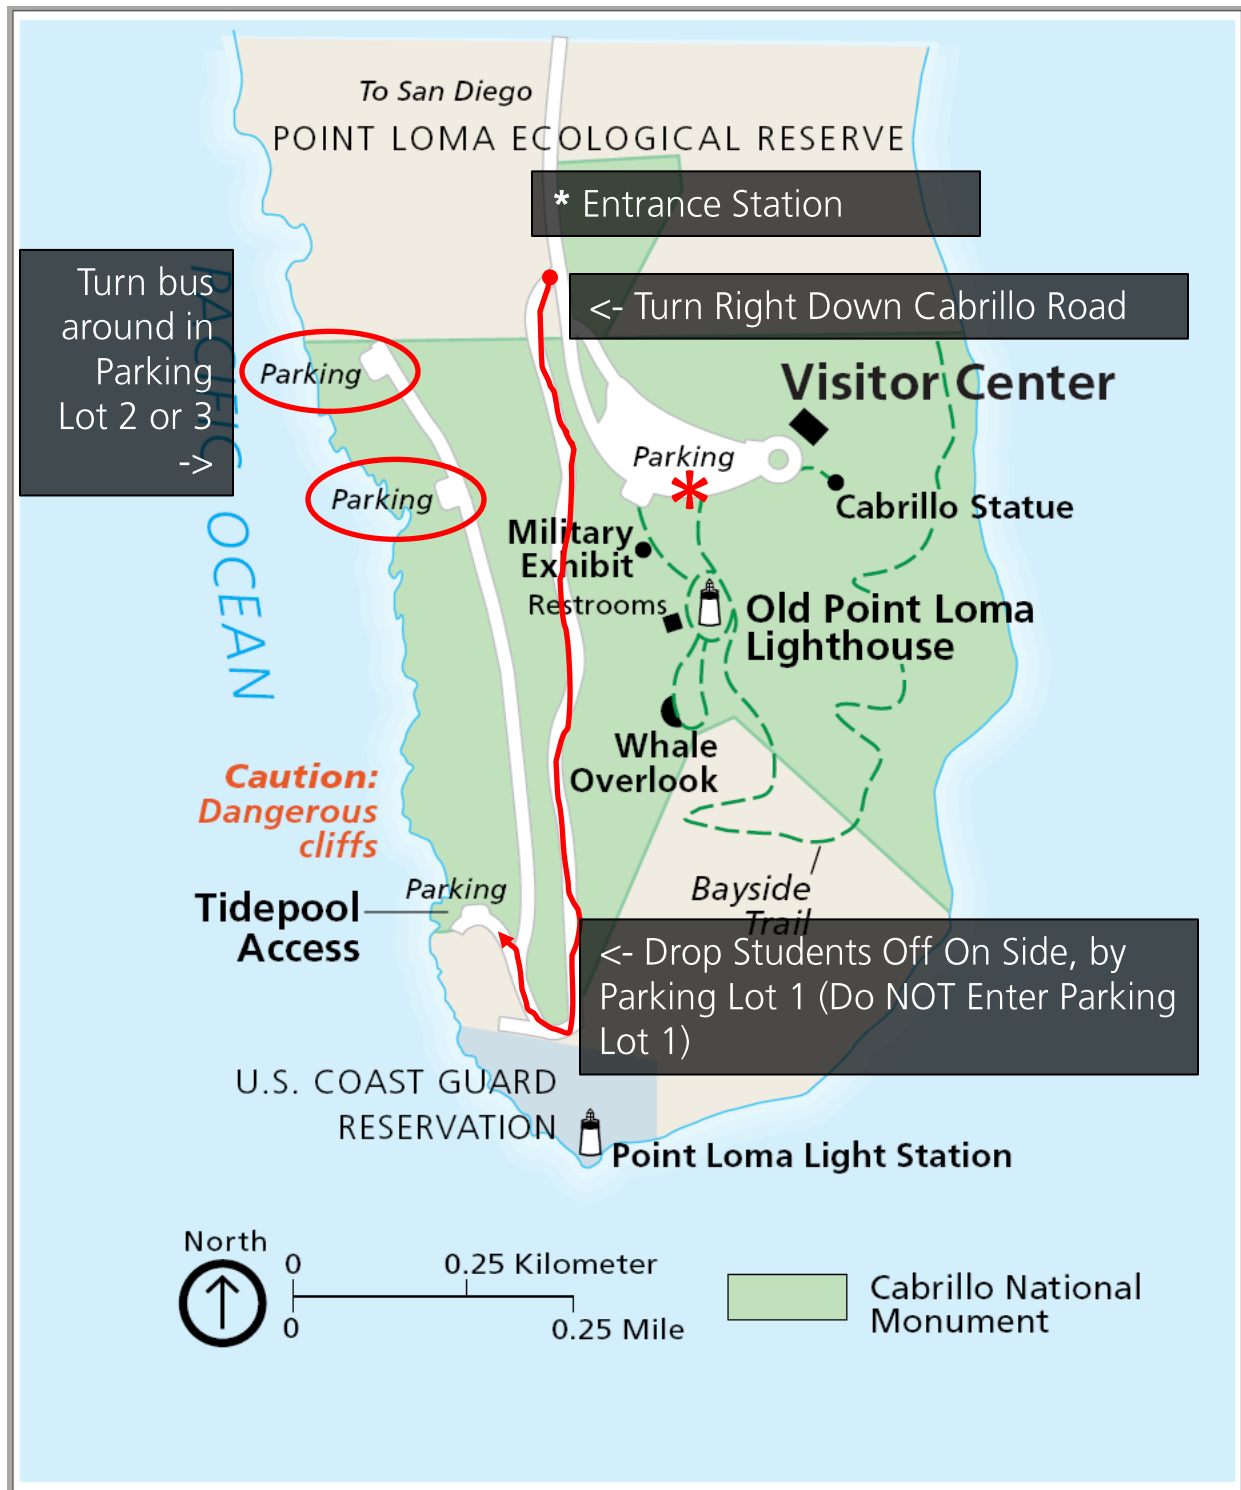

## Bus Directions for Tidepool Trips

\* If your bus is staying while you are in the tidepools , they will need to park at the parking lot by the Visitors Center (Middle Bay). Please arrange a pick-up time with them prior to their departure as cell phones will not work by the tidepools.