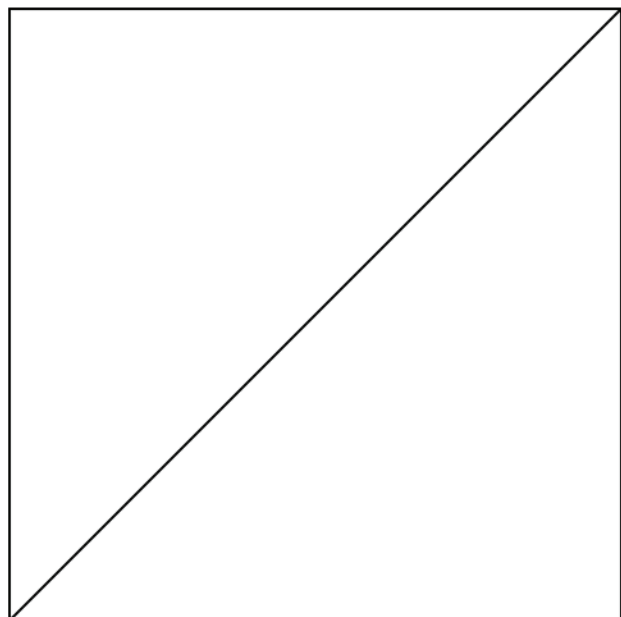

Yeti Flakes

It's that special time of the year again, Yeti Night! Oh my stars!
Create your own Yeti Flakes with the help of Square, Triangle, and Circle.
To begin, cutout the square along the dotted lines.

 **SHAPE ISLAND**

Watch the Shape Island Holiday Special on Apple TV+ and share your snowflakes on social using #Shapel Island and @AppleTV

Instructions

After cutting out your Yeti Flake square, follow the steps below.
Fold your square, then cutout the shapes.

1.

Blank side of paper, creased.

2.

3.

4.

5.

6.

7.