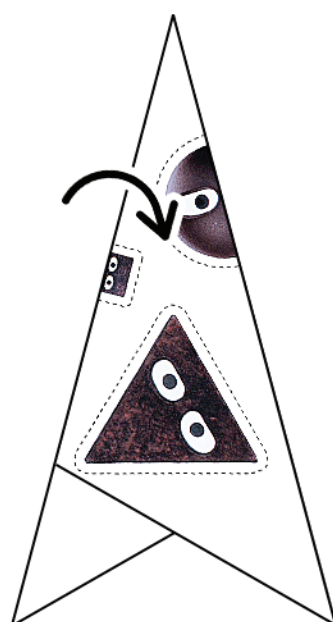

Yeti Flakes

It's that special time of the year again, Yeti Night! Oh my stars!
Create your own Yeti Flakes with the help of Square, Triangle, and Circle.
To begin, cutout the square along the dotted lines.

 **SHAPE ISLAND**

Watch the Shape Island Holiday Special on Apple TV+ and share your snowflakes on social using #Shapel Island and @AppleTV

Instructions

After cutting out your Yeti Flake square, follow the steps below.
Fold your square, then cutout the shapes.

1.

Blank side of paper, creased.

2.

3.

4.

5.

6.

7.