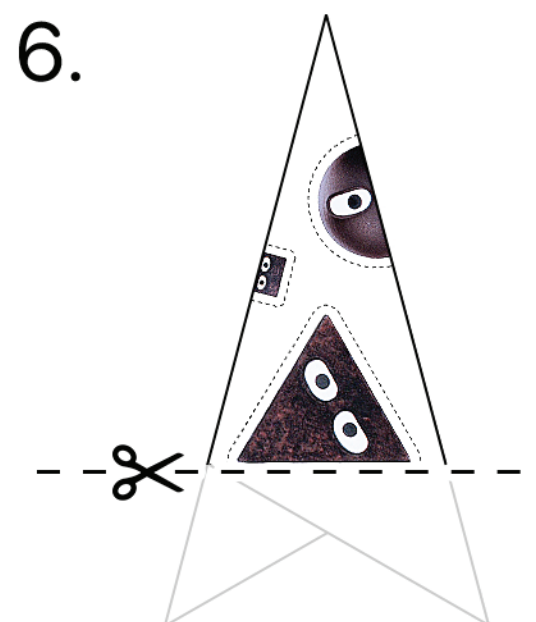

Yeti Flakes

It's that special time of the year again, Yeti Night! Oh my stars!
Create your own Yeti Flakes with the help of Square, Triangle, and Circle.
To begin, cutout the square along the dotted lines.

 **SHAPE ISLAND**

Watch the Shape Island Holiday Special on Apple TV+ and share your snowflakes on social using #Shapel Island and @AppleTV

Instructions

After cutting out your Yeti Flake square, follow the steps below.
Fold your square, then cutout the shapes.

1.

Blank side of paper, creased.

2.

3.

4.

5.

6.

7.