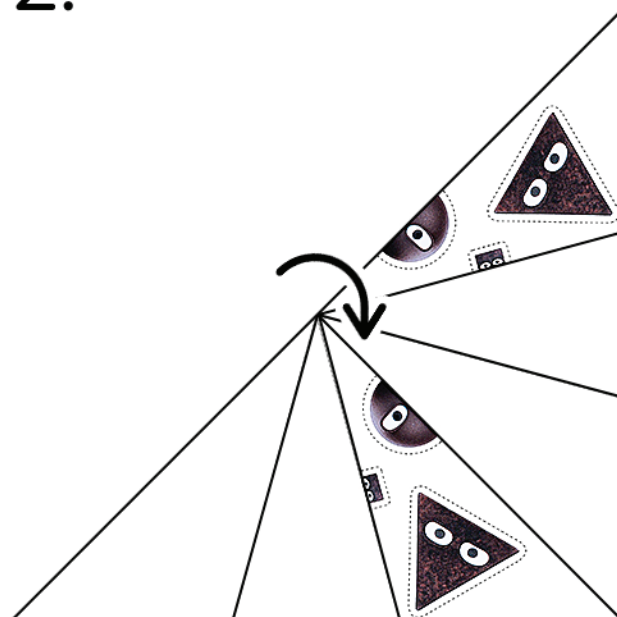

Yeti Flakes

It's that special time of the year again, Yeti Night! Oh my stars!
Create your own Yeti Flakes with the help of Square, Triangle, and Circle.
To begin, cutout the square along the dotted lines.

 **SHAPE ISLAND**

Watch the Shape Island Holiday Special on Apple TV+ and share your snowflakes on social using #Shapel Island and @AppleTV

Instructions

After cutting out your Yeti Flake square, follow the steps below.
Fold your square, then cutout the shapes.

1.

Blank side of paper, creased.

2.

3.

4.

5.

6.

7.