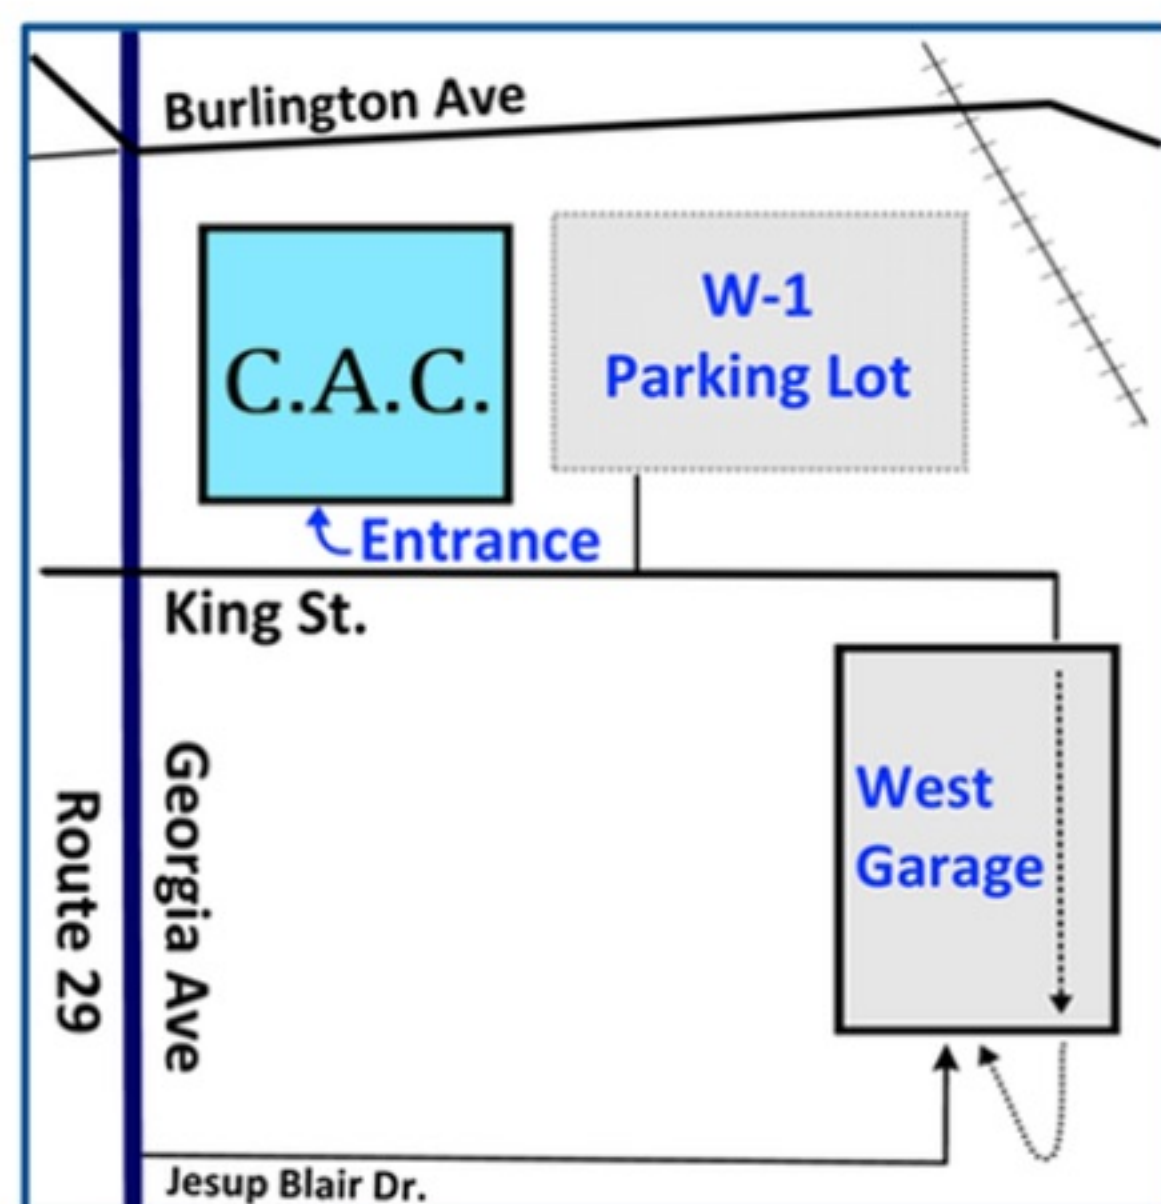

© 2017 Malleable Reality Music, LLC. All Rights Reserved.
Scenic photography by NathanSpotts.com

TRAVISSTRIGHT.COM