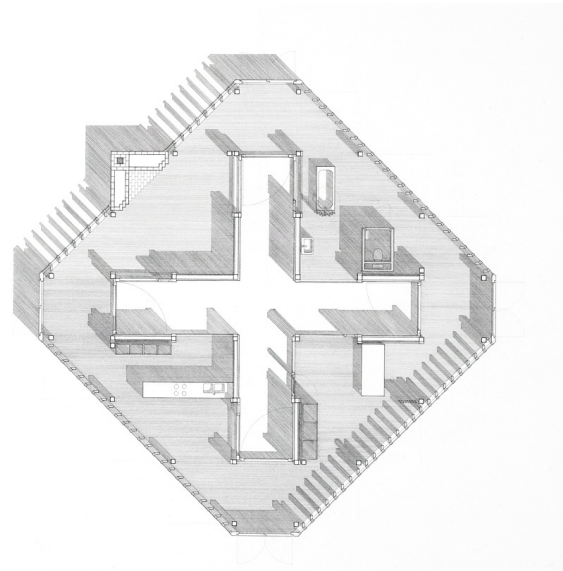

manthey kula

Pilestredet 75C
0354 Oslo

www.mantheykula.no
email: maku@maku.no

Beate Hølmebakk: +47 4528 9292
Per Tamsen: +47 9326 0264

HOUSE FOR A YOUNG WOMAN

Project: 1998

The house for a young woman is about being in an exposed position between that which is inside and that which is outside.

The post and beam structure has a secondary layer of trusses that creates a cage like condition. There are no inner walls. A cross-shaped court divides the different rooms. Every action in this house implies new constellations of shadow and light, new possibilities for contact.

There is one door to the outside and one door to the crossed court in each cardinal direction. Eight sliding doors continue the directions of the court. These sixteen doors make possible external passages through the house that dissolve and change the spatial organization and borders.