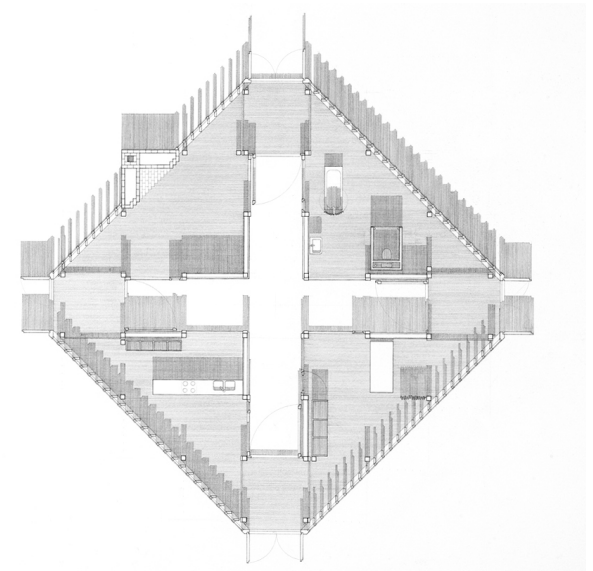

manthey kula

Pilestredet 75C
0354 Oslo

www.mantheykula.no
email: maku@maku.no

Beate Hølmebakk: +47 4528 9292
Per Tamsen: +47 9326 0264

HOUSE FOR A YOUNG WOMAN

Project: 1998

The house for a young woman is about being in an exposed position between that which is inside and that which is outside.

The post and beam structure has a secondary layer of trusses that creates a cage like condition. There are no inner walls. A cross-shaped court divides the different rooms. Every action in this house implies new constellations of shadow and light, new possibilities for contact.

There is one door to the outside and one door to the crossed court in each cardinal direction. Eight sliding doors continue the directions of the court. These sixteen doors make possible external passages through the house that dissolve and change the spatial organization and borders.