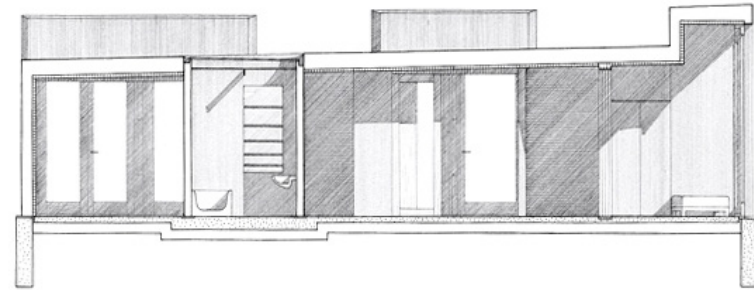

manthey kula

Pilestredet 75C
0354 Oslo

www.mantheykula.no
email: maku@maku.no

Beate Hølmebakk: +47 4528 9292
Per Tamsen: +47 9326 0264

HOUSE FOR A HOUSEWIFE

Project: 1999

What is specific about the space of a housewife is that the other members of the household leave to lead their day outside the home; at work, in school or preschool while the housewife is left at home, experiencing the world through the lives of the others. The house – which is constructed in folded steel plates – is about spatial quality depending on human interaction.

There are five rooms, five members of the family. Each room has a full opening towards the outside, letting in maximum amount of light. The spaces between these rooms, the kitchen and living rooms, have no windows. The amount of light getting into the common space is thus depending on each inhabitant's willingness to participate in the family.