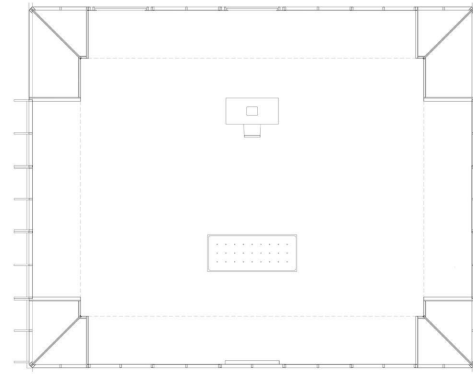

manthey kula

Pilestredet 75C
0354 Oslo

www.mantheykula.no
email: maku@maku.no

Beate Hølmebakk: +47 4528 9292
Per Tamsen: +47 9326 0264