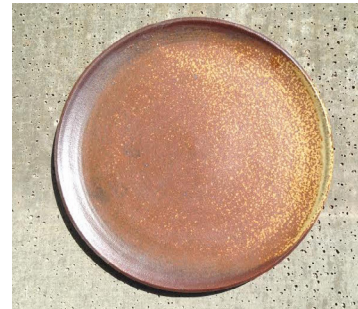

Slope Rim Plate
Iron glaze