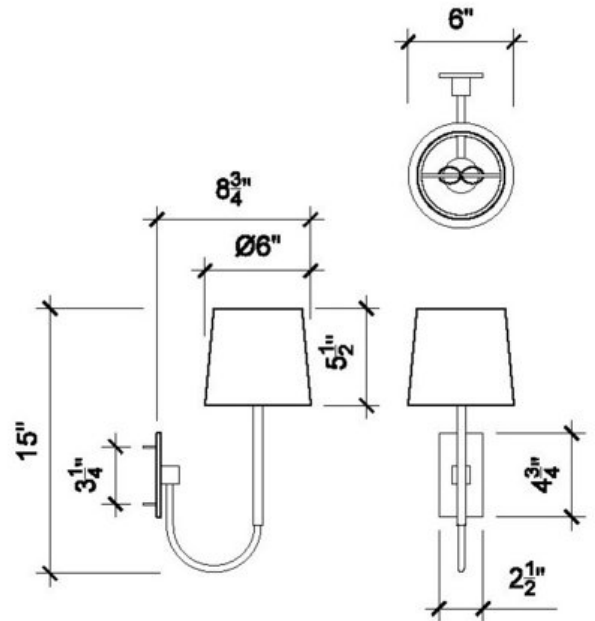

FAIR

ADAM OTLEWSKI

SERIES 01 UPRIGHT SCONCE

Available Leather Options: Ash, Graphite, Lead, Blush, Putty, Gochujang, Mustard, Tennis, Sable & Charcoal

Standard Brass Finish: Polished Unlacquered Brass (pictured)

Custom Charge Brass Finish: Dark Patinated Brass or Polished Nickel Plated Brass

Overall: 15" H x 8" D x 6" W. Shade: 5" Dia. top, 6" Dia bottom, 6" H

Backplate: 4.5" H x 2.5" W. Screw distance for vertical single gang junction box 3.25"

Recommended Bulb: E26 5W Dimmable LED 2700k (provided) / Max 60 watt bulb

Not Suitable for Damp Locations

All material finishes are living finishes: they will change and patina for the better with time and use. Every product is individually hand assembled; slight variations in color, size and shape are to be expected.

Lead Time 6 - 8 Weeks