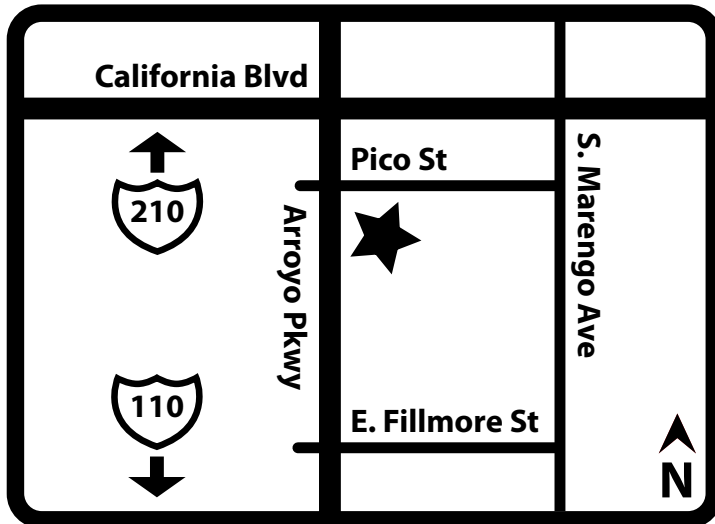

Soft Drinks

COKE, DIET COKE, ROOT BEER, SPRITE, MR. PIBB, ORANGE,
ICED TEA, LEMONADE, CHERRY, FRUIT PUNCH

SOFT DRINK	MED. 2.30	LRG. 2.60
ORANGE BANG, PINA COLADA	MED. 3.15	LRG. 3.70
MILK	2.40	
ORANGE JUICE.....	2.80	
SHAKES	MED. 3.40	LRG. 4.00
HOT TEA.....	LRG. 1.80	
HOT CHOCOLATE	LRG. 1.80	
COFFEE	LRG. 1.80	
EXTRA RANCH/THOUSAND ISLAND.....	0.50	

PRICES SUBJECT TO CHANGE

ORDER BY PHONE: (626) 793-0120

www.luckyboyburgers.com

*Everybody
Knows
Lucky Boy
and Loves It!*

HAMBURGERS, INC.

1/4 lb. pure ground beef

6am–2am Daily

640 S. Arroyo Pkwy, Pasadena, CA