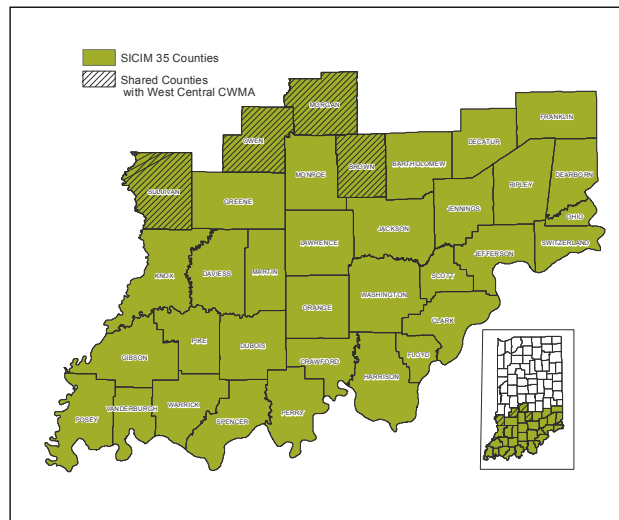

Team pulls garlic mustard

**SICIM'S MISSION**  
 Protect Southern Indiana lands and waters by coordinating efforts to identify, prevent, and control problematic invasive species.

**SICIM AREA**

**SICIM's Partners** include:

Front Cover:  
 Kudzu overtaking woodlands in Martin County