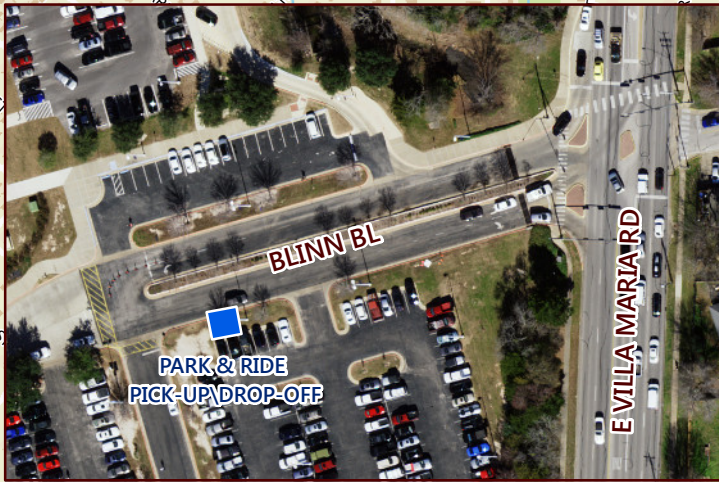

Texas Reds Steak and Grape Festival 2016

- Free Park & Ride Shuttle from Blinn College & Messina Hof Winery & Resort
- *Messina Hof Shuttle ONLY Available on Saturday*
- Free Parking Available at the Roy Kelly Parking Garage - Friday 5:00pm to Sunday 10:00pm

Messina Hof
WINERY & RESORT

Free Parking Available at the Roy Kelly Parking Garage

Blinn College

- TEXAS REDS FESTIVAL
- SHUTTLE DROP OFF