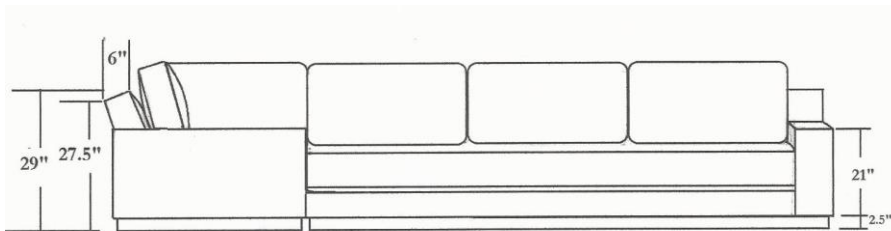

The Portico Collection

808 Sectional

Sectional with boxed seat and back cushions

*Recessed Wood Base

Overall Dimensions:

116" W x 148.75" D x 33"H (41.4"D)

Arm Height: 23.5"

Seat Height: 18"

Seat Depth: 23"

Fabric required: 50 Yards-54" Plain

*Custom sizing available

www.ThePorticoCollection.net