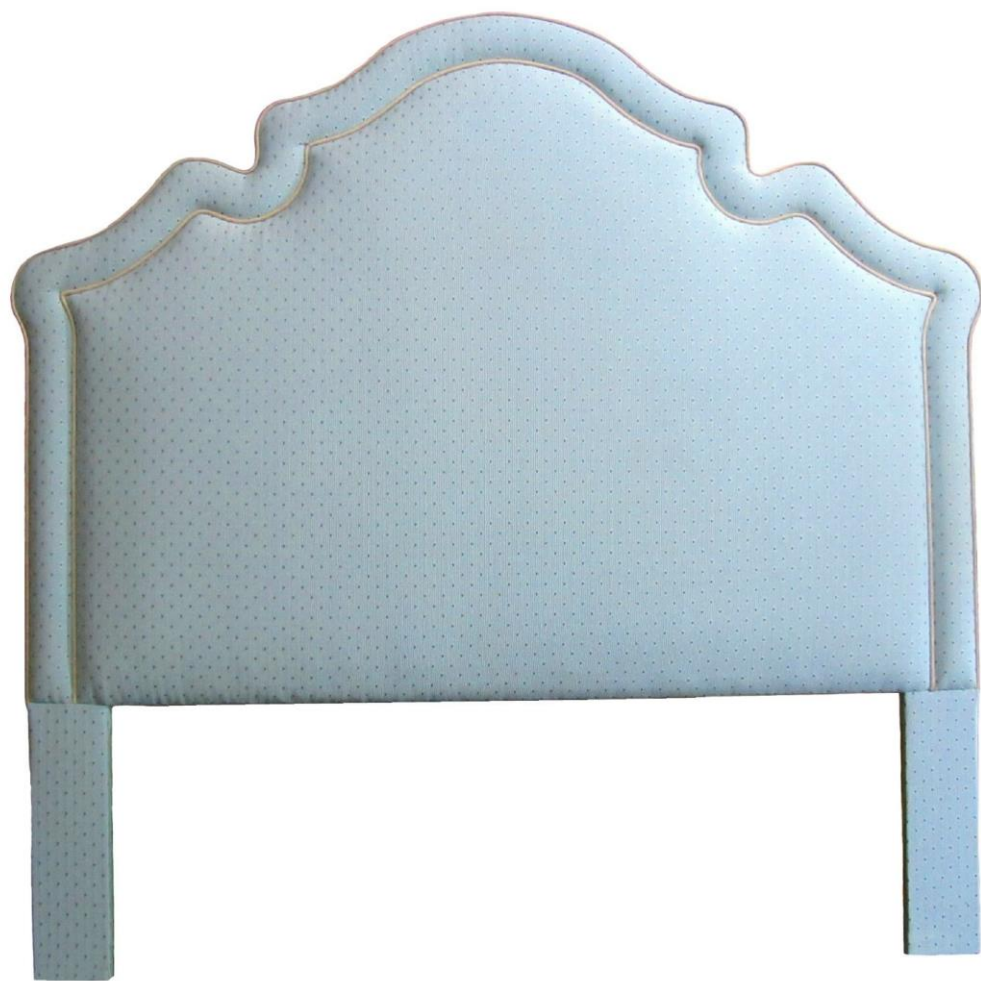

The Portico Collection

# 1054 Headboard

Upholstered Headboard with  
contrast cording

Available in:	COM:
Twin	2.25 Yards
Full	2.75 yards
Queen	3 Yards
King	3.25 Yards

[www.ThePorticoCollection.net](http://www.ThePorticoCollection.net)