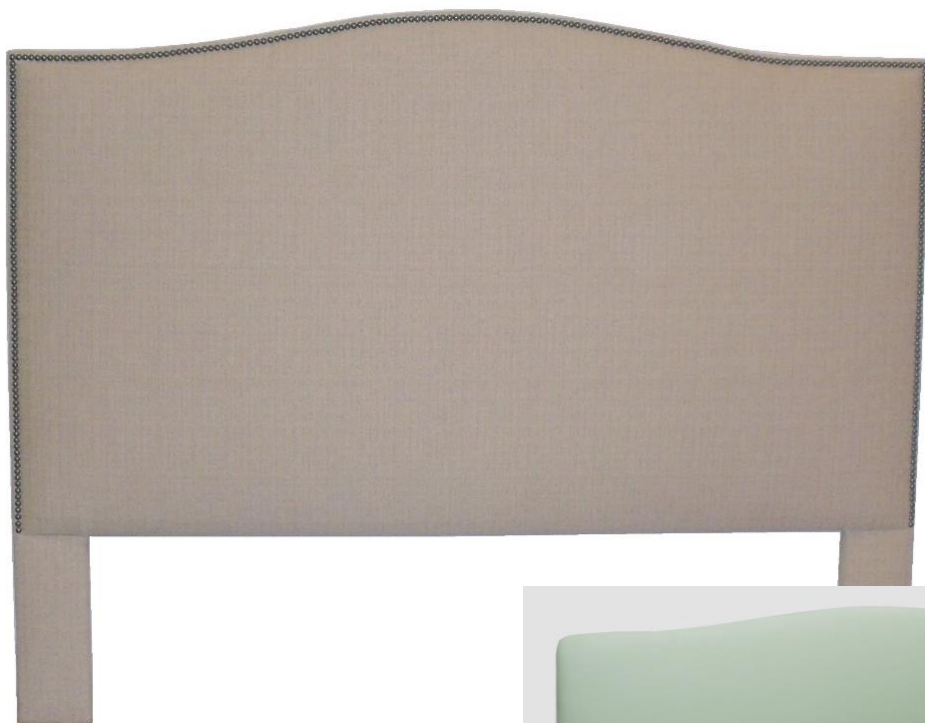

The Portico Collection

1058 Headboard

Headboard: Flat with decorative Nail Head or Plain Upholstery

Available in:	COM:
Twin	2 Yards
Full	2.5 yards
Queen	2.75 Yards
King	3 Yards