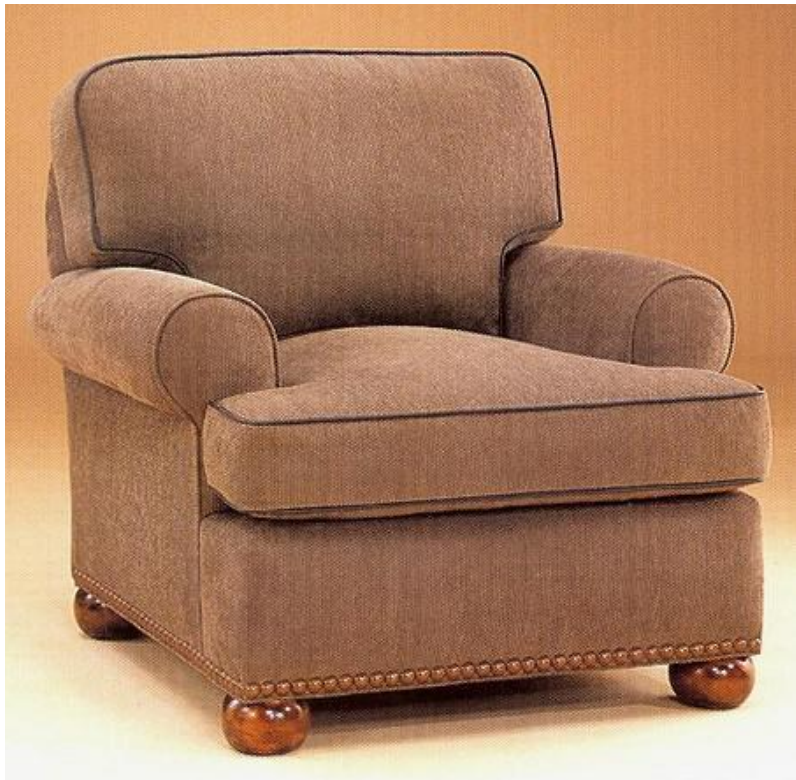

The Portico Collection

512 Chair

Lounge Chair with boxed seat cushion,
boxed back cushion and bun feet.

(Decorative nails included)

Overall Dimensions:

38"W x 40"D x 36"H:

Arm Height: 25"

Seat Height: 19"

Seat Depth: 22"

C.O.M. Fabric required: 10 yards 54"w-Plain