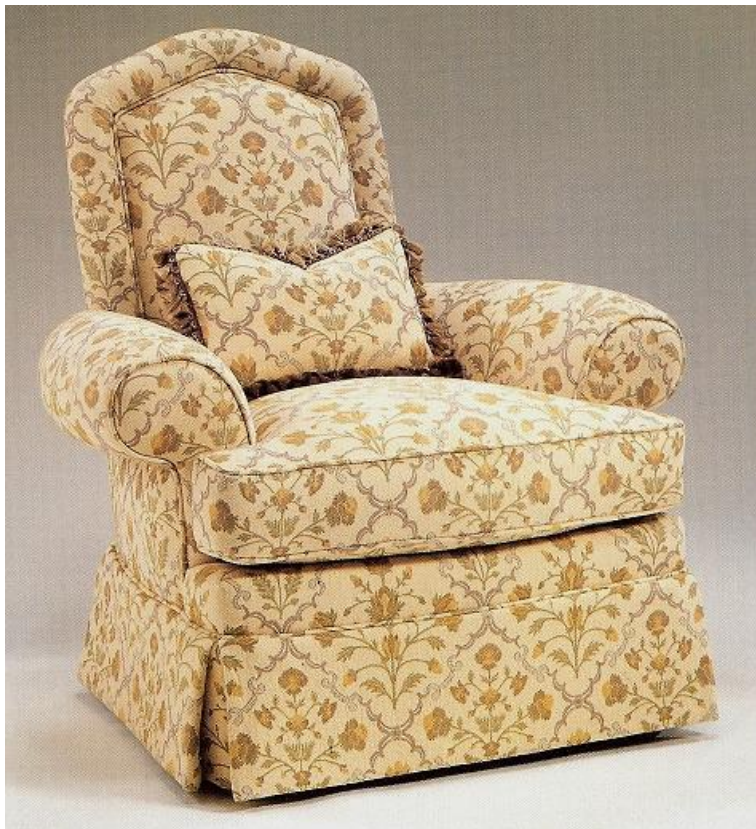

## 519 Chair

Chair with boxed seat and tight back with kidney pillow.

Overall Dimensions:

38"W x 37"D x 42"H:

Arm Height: 25"

Seat Height: 19"

Seat Depth:

C.O.M. Fabric required: 7 yards 54"w-Plain