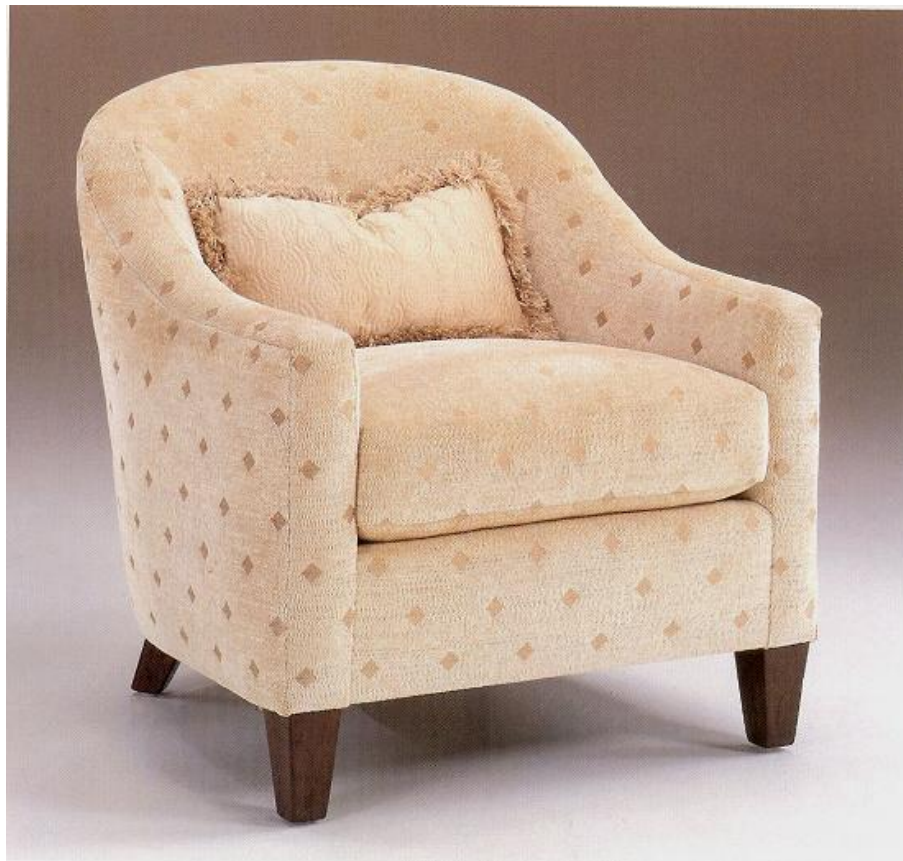

## 522 Chair

Chair with boxed seat and tight back with kidney pillow.

Overall Dimensions:

30"W x 34"D x 31"H:

Arm Height: 24"

Seat Height: 19"

Seat Depth: 22"

C.O.M. Fabric required: 8 yards 54"w-Plain