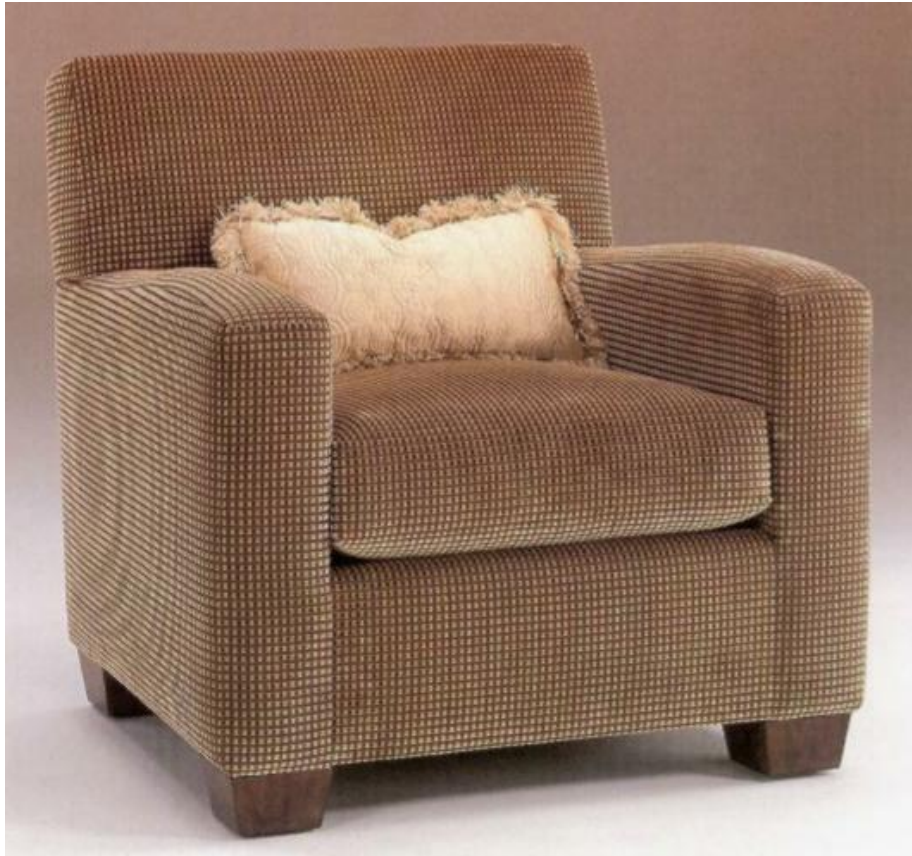

The Portico Collection

523 Chair

Chair with boxed seat and tight back with kidney pillow.

Overall Dimensions:

33"W x 37"D x 35"H:

Arm Height: 25"

Seat Height: 18"

Seat Depth: 22"

C.O.M. Fabric required: 8 yards 54"w-Plain

www.ThePorticoCollection.net