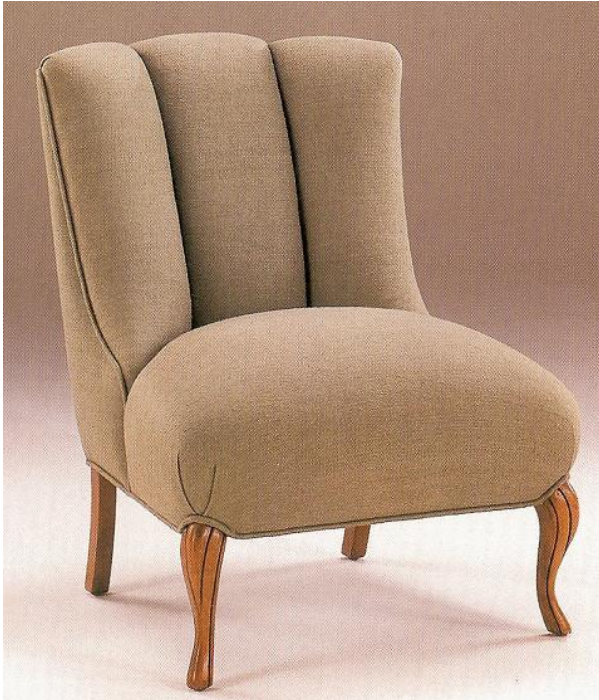

## 502 Chair

Standard features:

Chair with tight seat and channeled back (also available with a plain back and "X" Shaped seams)

Overall Dimensions:  
28"w x 32"d x 34"h

Seat Height: 17"  
Seat Depth: 21"

Fabric Required: 4 yards 54"w-plain