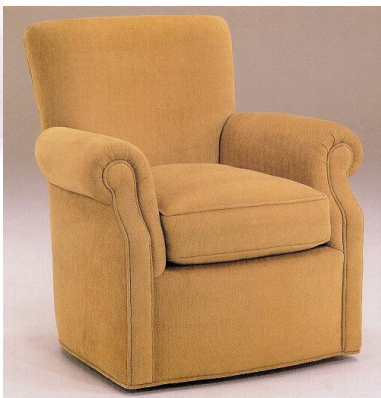

The Portico Collection

503 Chair

Chair with boxed seat cushion and tight back with turned legs.

Overall Dimensions:
32"W x 32"D x 35"H:

Arm Height: 25"

Seat Height: 18"

Seat Depth: 21"

C.O.M. Fabric required: 5 yards 54"w-Plain

505 with swivel base