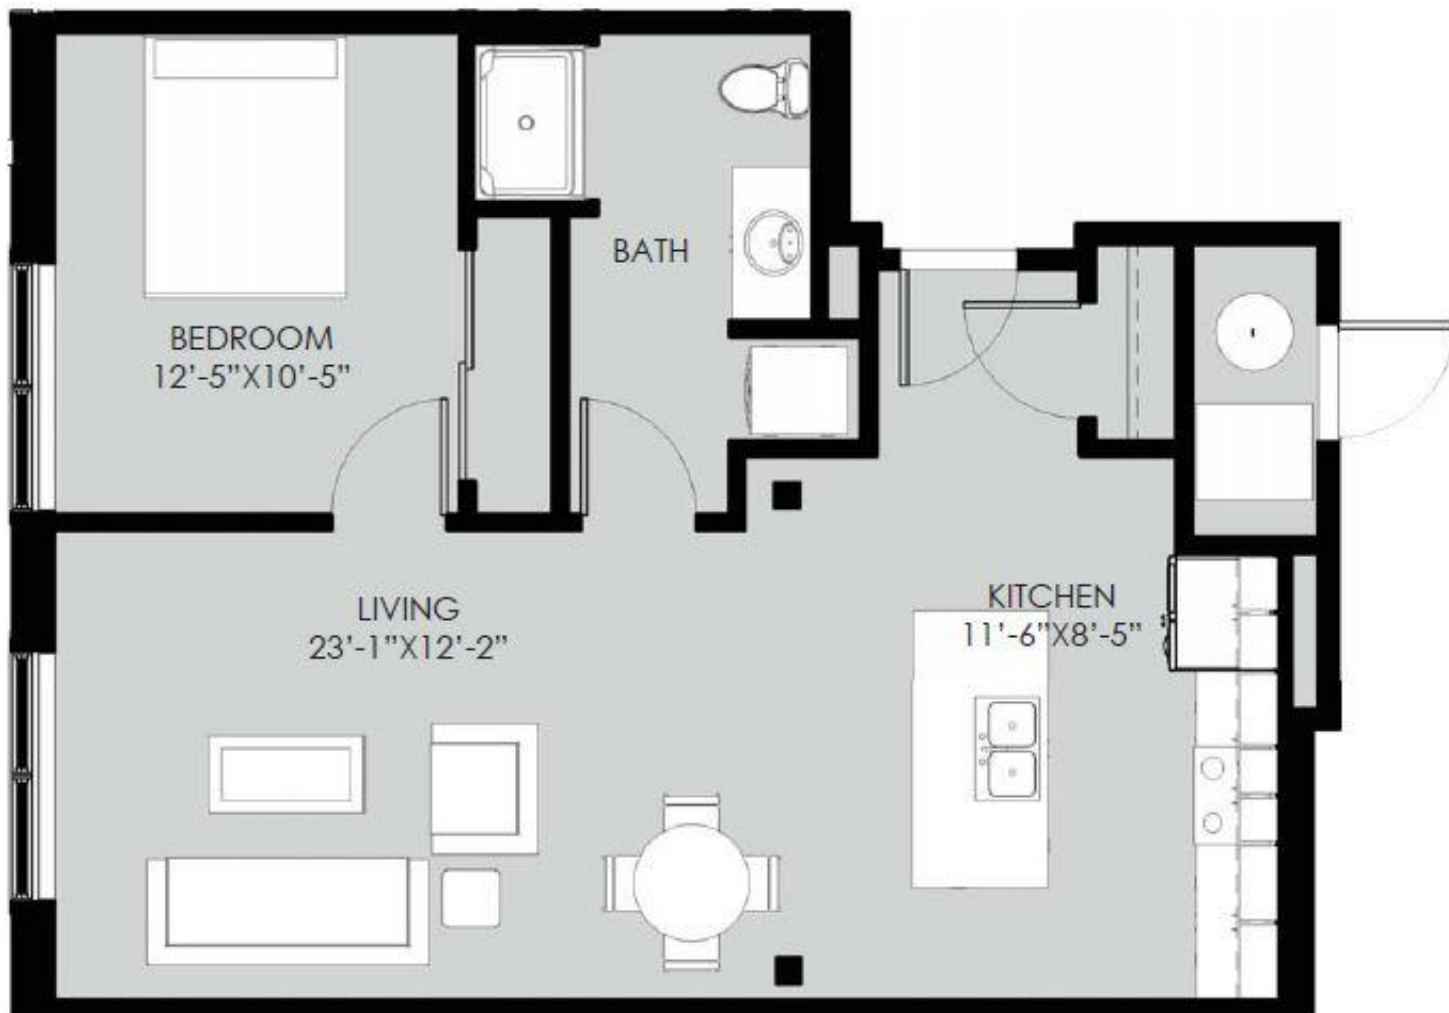

1130 SF

BEAMHOUSE

UNIT 7A

RIVERPLACE LOFTS

BEAM HOUSE

UNIT 7B

1 BEDROOM+ALCOVE, 1 BATH

1039 SF

BEAMHOUSE

UNIT 7C

1 BEDROOM+ALCOVE, 1 BATH

1039 SF

BEAMHOUSE

UNIT 8A

1 BEDROOM+DEN, 1 BATH

931 SF

BEAM HOUSE

UNIT 8A

RIVERPLACE LOFTS

BEAM HOUSE

UNIT 8B

2 BEDROOM, 1 BATH

990 SF

BEAM HOUSE

UNIT 9A

1 BEDROOM, 1 BATH

752 SF

BEAM HOUSE

UNIT 9A

RIVERPLACE LOFTS

BEAM HOUSE

UNIT 12A