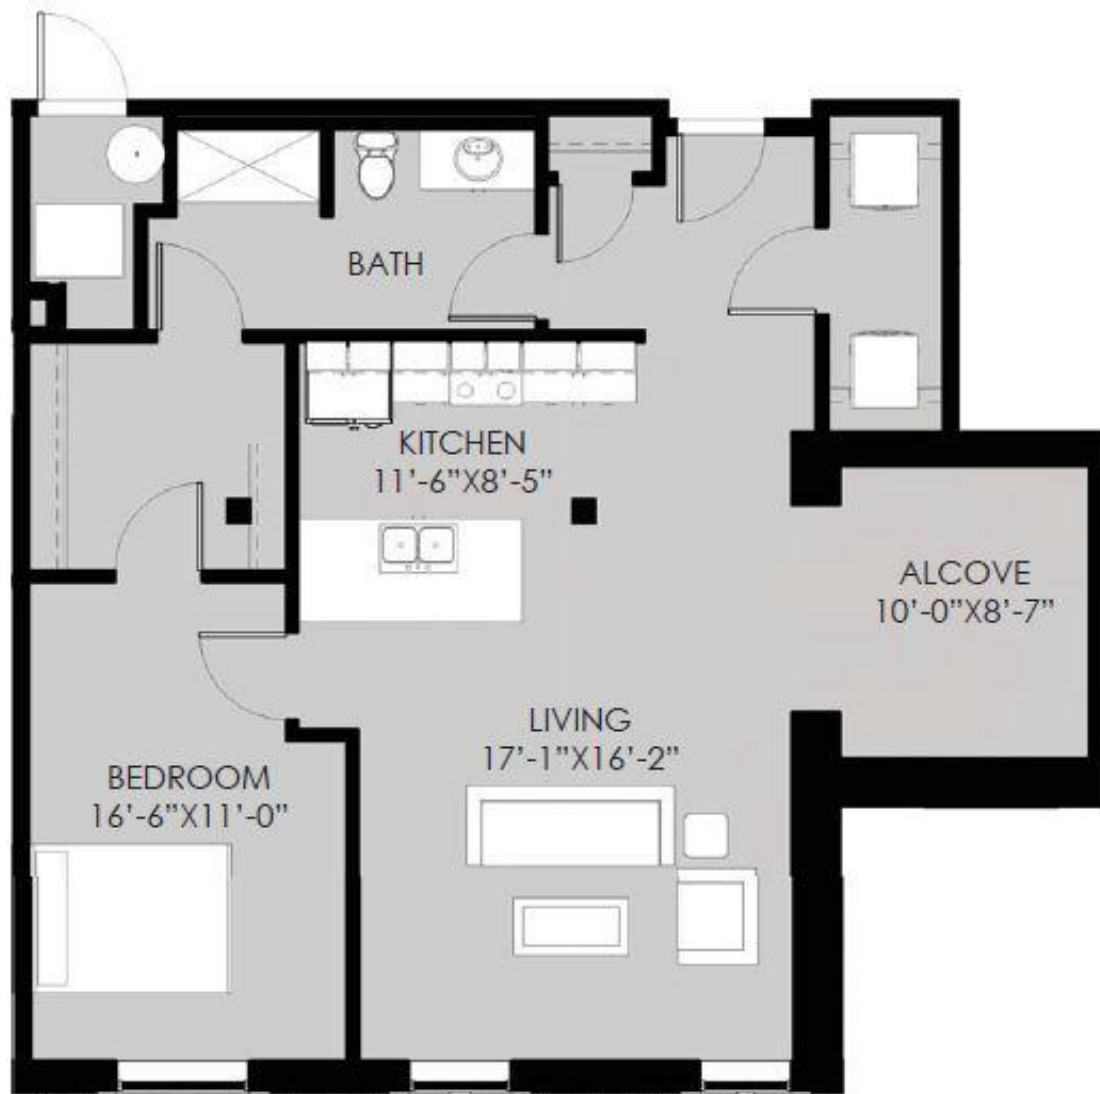

1 BEDROOM, 1 BATH

820 SF

BEAM HOUSE

UNIT 5A

RIVERPLACE LOFTS

BEAM HOUSE

UNIT 7A

1 BEDROOM+DEN+ALCOVE, 1 BATH

1130 SF

BEAMHOUSE

UNIT 7A

RIVERPLACE LOFTS

BEAM HOUSE

UNIT 7B

1 BEDROOM+ALCOVE, 1 BATH

1039 SF

BEAMHOUSE

UNIT 7C

1 BEDROOM+ALCOVE, 1 BATH

1039 SF

BEAMHOUSE

UNIT 8A

1 BEDROOM+DEN, 1 BATH

931 SF

BEAM HOUSE

UNIT 8A

RIVERPLACE LOFTS

BEAM HOUSE

UNIT 8B

2 BEDROOM, 1 BATH

990 SF

BEAM HOUSE