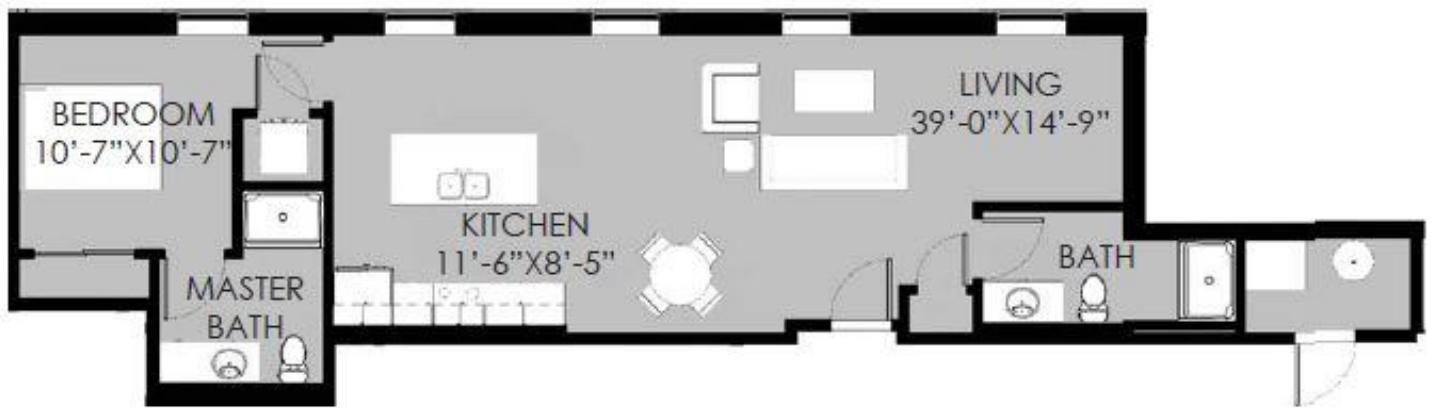

BEAM HOUSE

UNIT 8A

RIVERPLACE LOFTS

BEAM HOUSE

UNIT 8B

2 BEDROOM, 1 BATH

990 SF

BEAM HOUSE

UNIT 9A

1 BEDROOM, 1 BATH

752 SF

BEAM HOUSE

UNIT 9A

RIVERPLACE LOFTS

BEAM HOUSE

UNIT 12A

1 BEDROOM, 2 BATH

911 SF

BEAM HOUSE

UNIT 12A

RIVERPLACE LOFTS

BEAM HOUSE

UNIT 12B

1 BEDROOM, 2 BATH