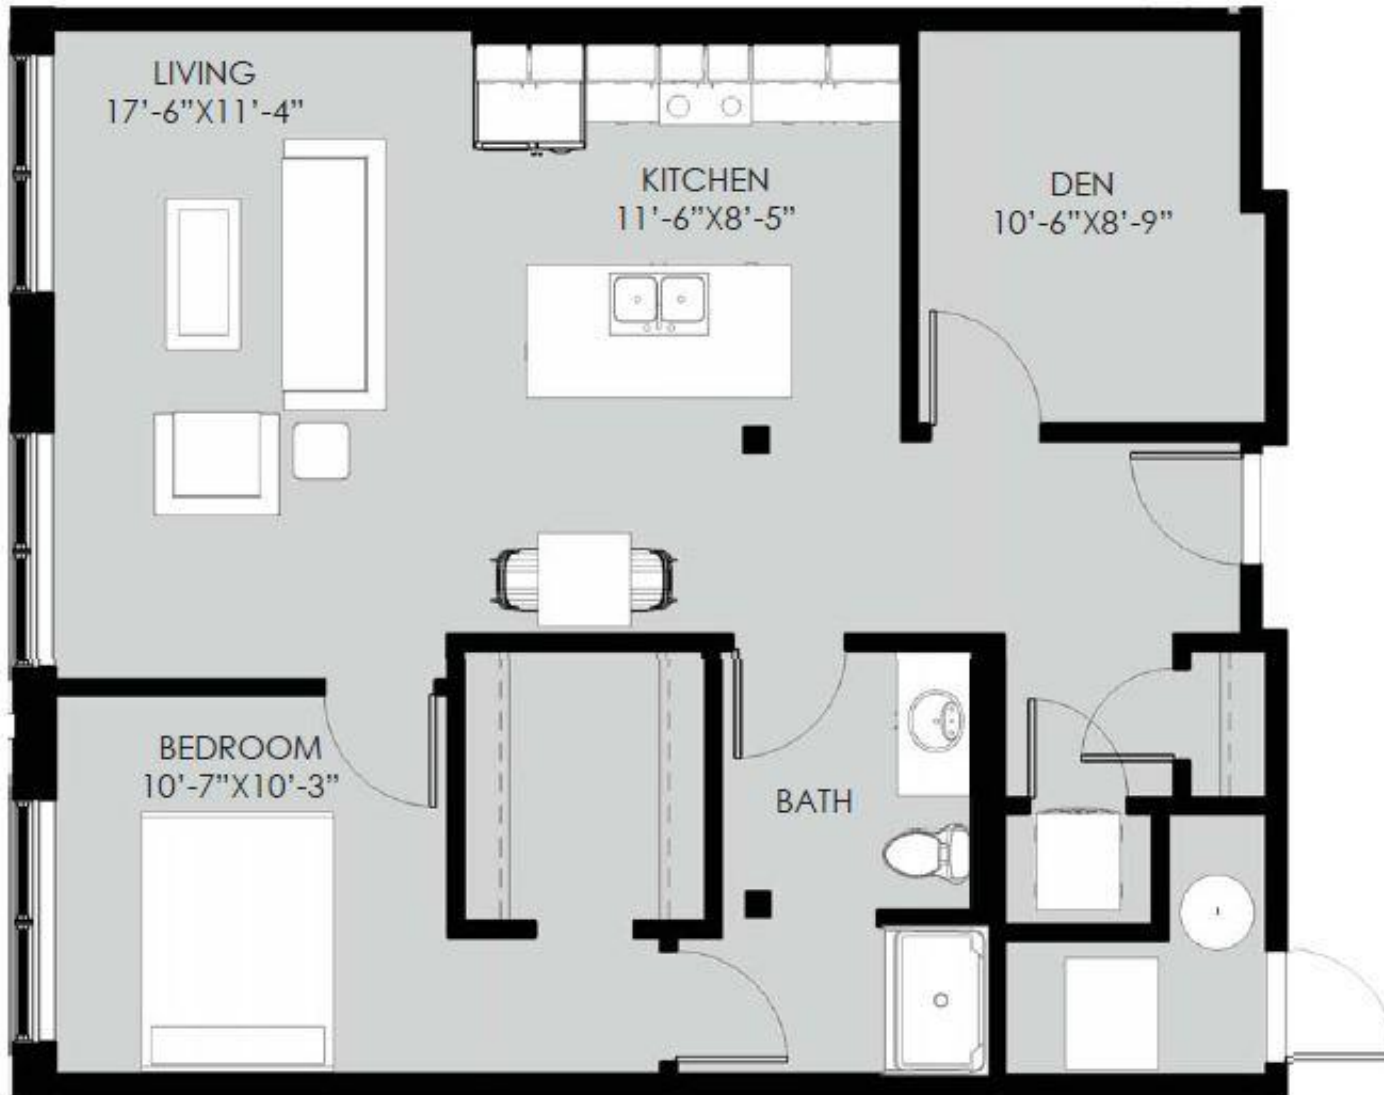

1130 SF

BEAMHOUSE

UNIT 7A

RIVERPLACE LOFTS

BEAM HOUSE

UNIT 7B

1 BEDROOM+ALCOVE, 1 BATH

1039 SF

BEAMHOUSE

UNIT 7C

1 BEDROOM+ALCOVE, 1 BATH

1039 SF

BEAMHOUSE

UNIT 8A

1 BEDROOM+DEN, 1 BATH

931 SF

BEAM HOUSE

UNIT 8A

RIVERPLACE LOFTS

BEAM HOUSE

UNIT 8B

2 BEDROOM, 1 BATH

990 SF

BEAM HOUSE

UNIT 9A

1 BEDROOM, 1 BATH

752 SF

BEAM HOUSE

UNIT 9A

RIVERPLACE LOFTS

BEAM HOUSE

UNIT 12A