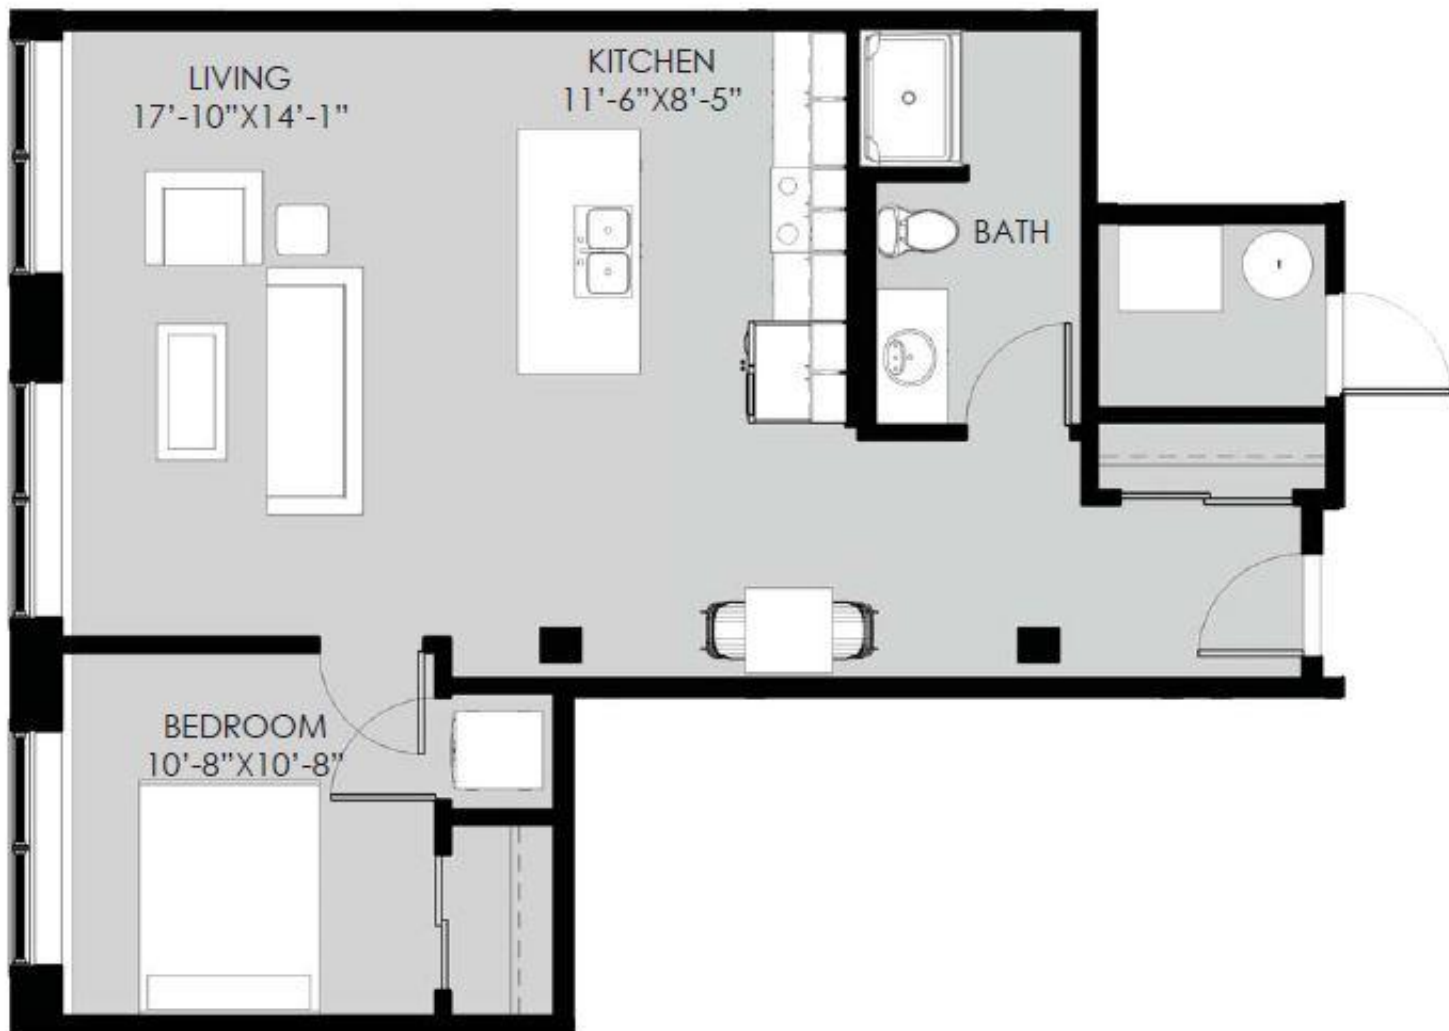

UNIT 2B

1 BEDROOM, 1 BATH

965 SF

BEAM HOUSE

UNIT 3A

1 BEDROOM+DEN, 2 BATH

973 SF

BEAM HOUSE

UNIT 3A

RIVERPLACE LOFTS

BEAM HOUSE

UNIT 4B

1 BEDROOM, 1 BATH

952 SF

BEAM HOUSE

UNIT 5A

1 BEDROOM, 1 BATH

820 SF

BEAM HOUSE

UNIT 5A

RIVERPLACE LOFTS

BEAM HOUSE

UNIT 7A

1 BEDROOM+DEN+ALCOVE, 1 BATH

1130 SF

BEAMHOUSE

UNIT 7A

RIVERPLACE LOFTS

BEAM HOUSE

UNIT 7B

1 BEDROOM+ALCOVE, 1 BATH

1039 SF