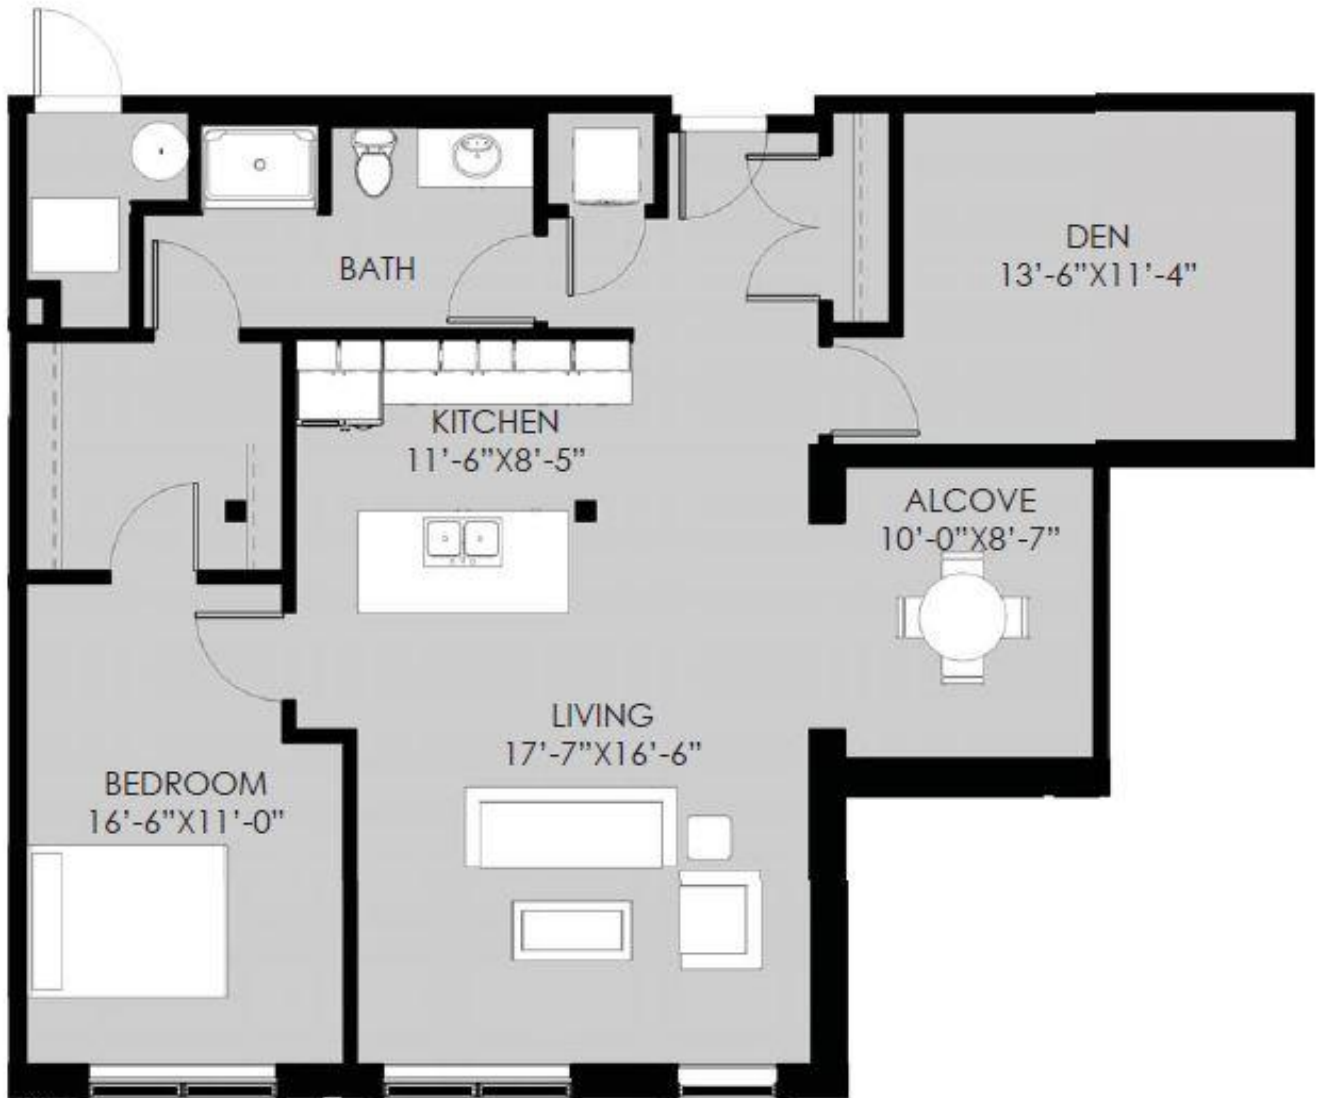

UNIT 3A

RIVERPLACE LOFTS

BEAM HOUSE

UNIT 4B

1 BEDROOM, 1 BATH

952 SF

BEAM HOUSE

UNIT 5A

1 BEDROOM, 1 BATH

820 SF

BEAM HOUSE

UNIT 5A

RIVERPLACE LOFTS

BEAM HOUSE

UNIT 7A

1 BEDROOM+DEN+ALCOVE, 1 BATH

1130 SF

BEAMHOUSE

UNIT 7A

RIVERPLACE LOFTS

BEAM HOUSE

UNIT 7B

1 BEDROOM+ALCOVE, 1 BATH

1039 SF

BEAMHOUSE

UNIT 7C

1 BEDROOM+ALCOVE, 1 BATH

1039 SF

BEAMHOUSE

UNIT 8A

1 BEDROOM+DEN, 1 BATH

931 SF