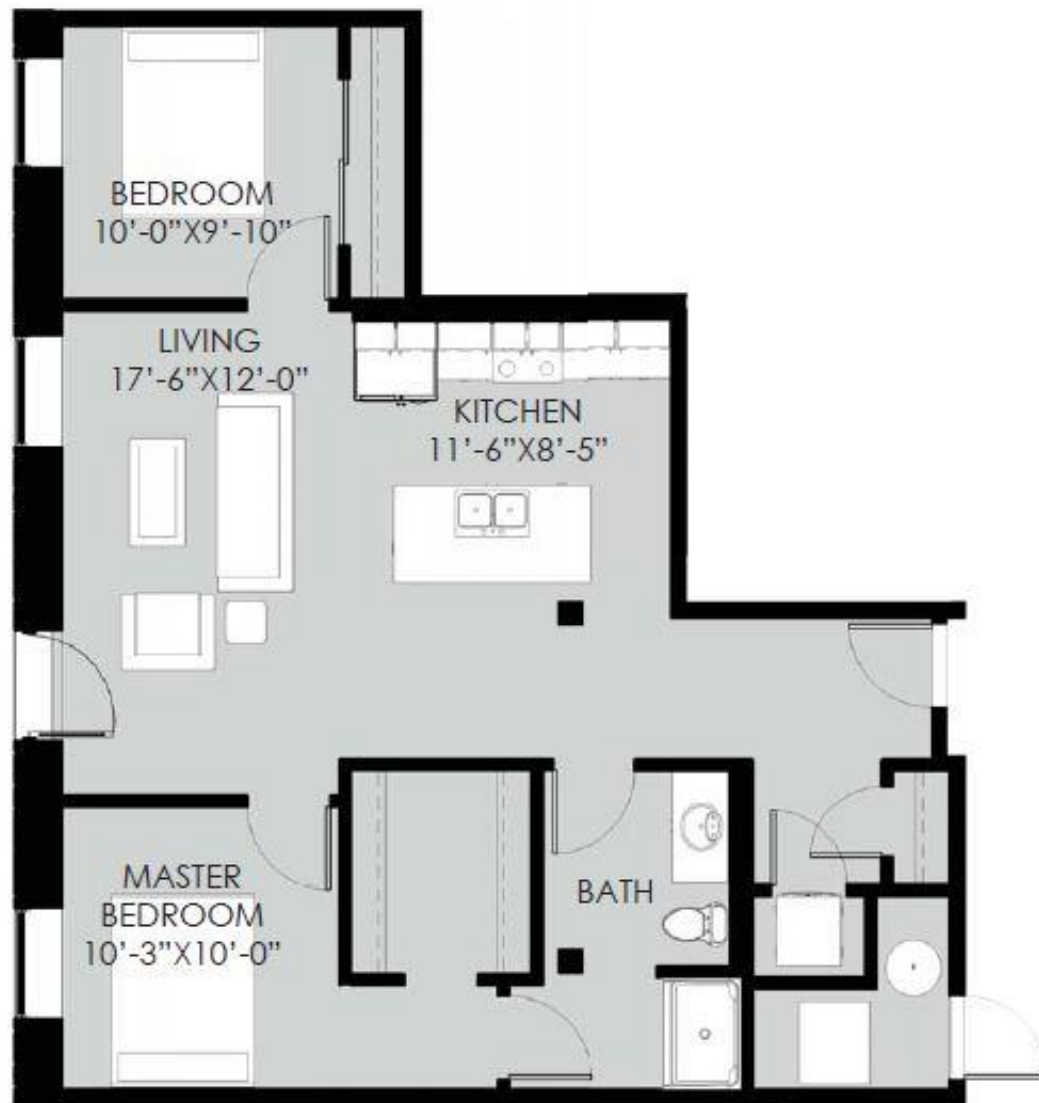

1130 SF

BEAMHOUSE

UNIT 7A

RIVERPLACE LOFTS

BEAM HOUSE

UNIT 7B

1 BEDROOM+ALCOVE, 1 BATH

1039 SF

BEAMHOUSE

UNIT 7C

1 BEDROOM+ALCOVE, 1 BATH

1039 SF

BEAMHOUSE

UNIT 8A

1 BEDROOM+DEN, 1 BATH

931 SF

BEAM HOUSE

UNIT 8A

RIVERPLACE LOFTS

BEAM HOUSE

UNIT 8B

2 BEDROOM, 1 BATH

990 SF

BEAM HOUSE

UNIT 9A

1 BEDROOM, 1 BATH

752 SF

BEAM HOUSE

UNIT 9A

RIVERPLACE LOFTS

BEAM HOUSE

UNIT 12A