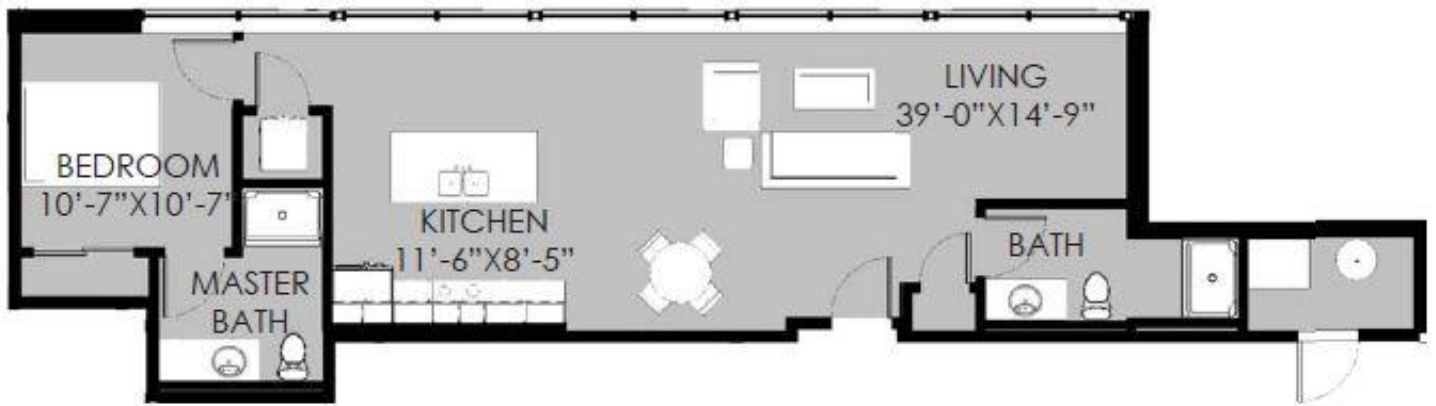

BEAM HOUSE

UNIT 8A

RIVERPLACE LOFTS

BEAM HOUSE

UNIT 8B

2 BEDROOM, 1 BATH

990 SF

BEAM HOUSE

UNIT 9A

1 BEDROOM, 1 BATH

752 SF

BEAM HOUSE

UNIT 9A

RIVERPLACE LOFTS

BEAM HOUSE

UNIT 12A

1 BEDROOM, 2 BATH

911 SF

BEAM HOUSE

UNIT 12A

RIVERPLACE LOFTS

BEAM HOUSE

UNIT 12B

1 BEDROOM, 2 BATH

911 SF

BEAM HOUSE

UNIT 12C

1 BEDROOM, 2 BATH

911 SF

BEAM HOUSE