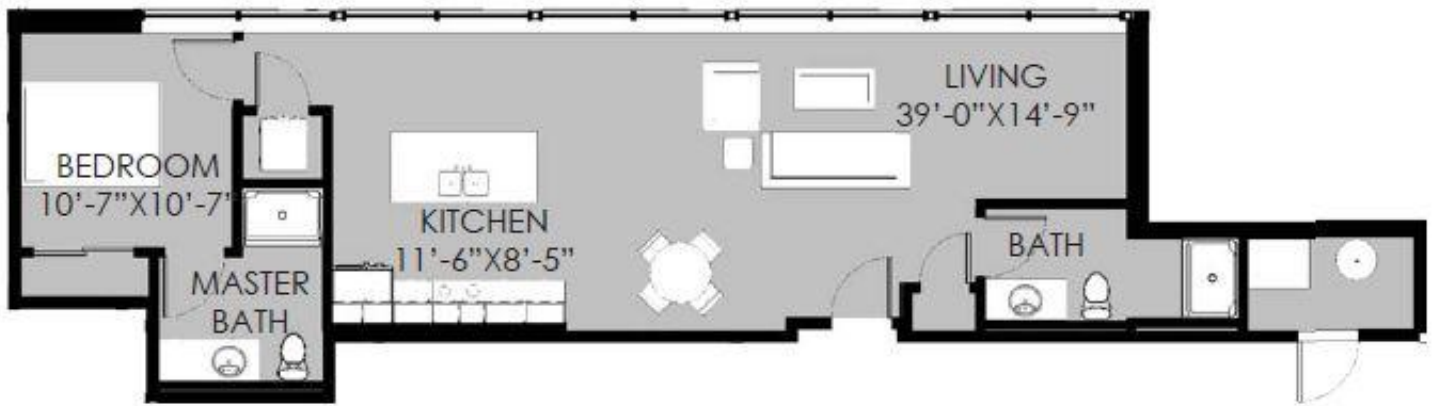

BEAM HOUSE

UNIT 8A

RIVERPLACE LOFTS

BEAM HOUSE

UNIT 8B

2 BEDROOM, 1 BATH

990 SF

BEAM HOUSE

UNIT 9A

1 BEDROOM, 1 BATH

752 SF

BEAM HOUSE

UNIT 9A

RIVERPLACE LOFTS

BEAM HOUSE

UNIT 12A

1 BEDROOM, 2 BATH

911 SF

BEAM HOUSE

UNIT 12A

RIVERPLACE LOFTS

BEAM HOUSE

UNIT 12B

1 BEDROOM, 2 BATH

911 SF

BEAM HOUSE

UNIT 12C

1 BEDROOM, 2 BATH

911 SF

BEAM HOUSE