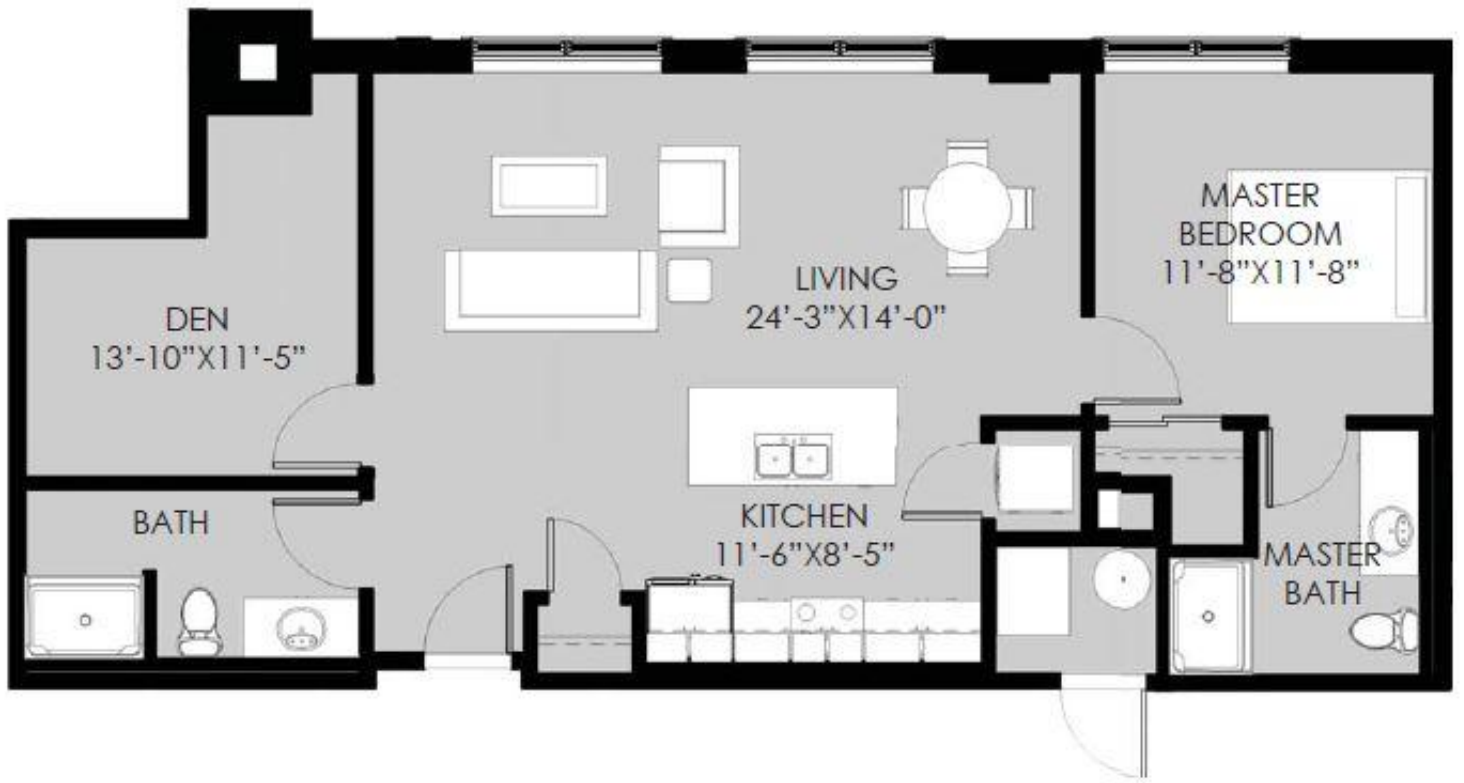

UNIT 2B

1 BEDROOM, 1 BATH

965 SF

BEAM HOUSE

UNIT 3A

1 BEDROOM+DEN, 2 BATH

973 SF

BEAM HOUSE

UNIT 3A

RIVERPLACE LOFTS

BEAM HOUSE

UNIT 4B

1 BEDROOM, 1 BATH

952 SF

BEAM HOUSE

UNIT 5A

1 BEDROOM, 1 BATH

820 SF

BEAM HOUSE

UNIT 5A

RIVERPLACE LOFTS

BEAM HOUSE

UNIT 7A

1 BEDROOM+DEN+ALCOVE, 1 BATH

1130 SF

BEAMHOUSE

UNIT 7A

RIVERPLACE LOFTS

BEAM HOUSE

UNIT 7B

1 BEDROOM+ALCOVE, 1 BATH

1039 SF