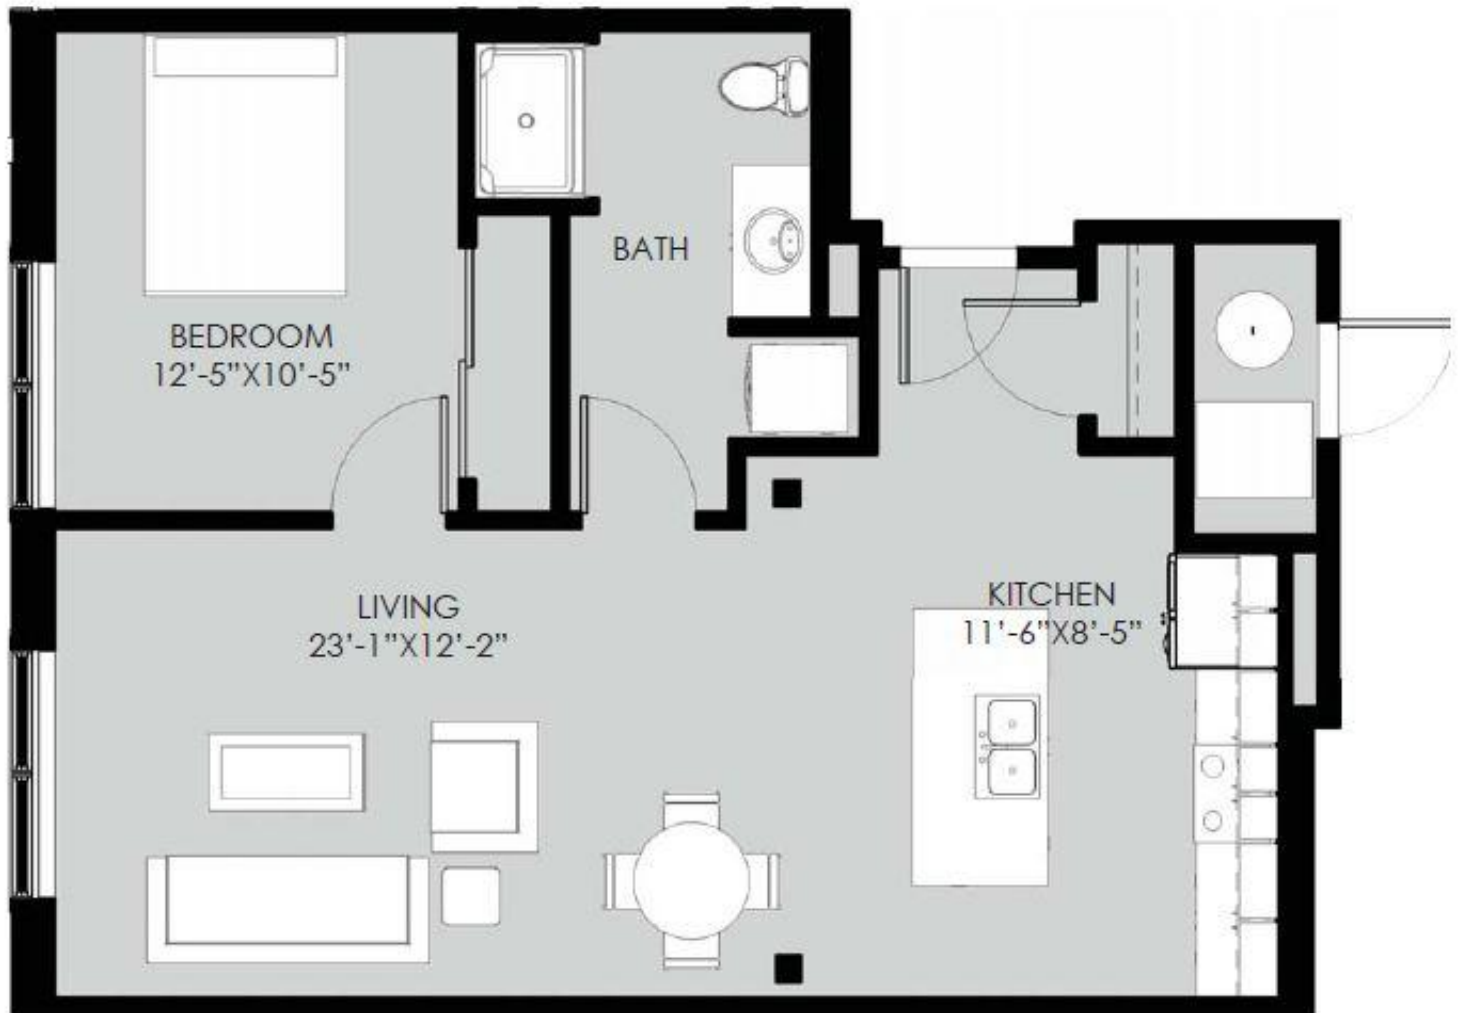

1130 SF

BEAMHOUSE

UNIT 7A

RIVERPLACE LOFTS

BEAM HOUSE

UNIT 7B

1 BEDROOM+ALCOVE, 1 BATH

1039 SF

BEAMHOUSE

UNIT 7C

1 BEDROOM+ALCOVE, 1 BATH

1039 SF

BEAMHOUSE

UNIT 8A

1 BEDROOM+DEN, 1 BATH

931 SF

BEAM HOUSE

UNIT 8A

RIVERPLACE LOFTS

BEAM HOUSE

UNIT 8B

2 BEDROOM, 1 BATH

990 SF

BEAM HOUSE

UNIT 9A

1 BEDROOM, 1 BATH

752 SF

BEAM HOUSE

UNIT 9A

RIVERPLACE LOFTS

BEAM HOUSE

UNIT 12A