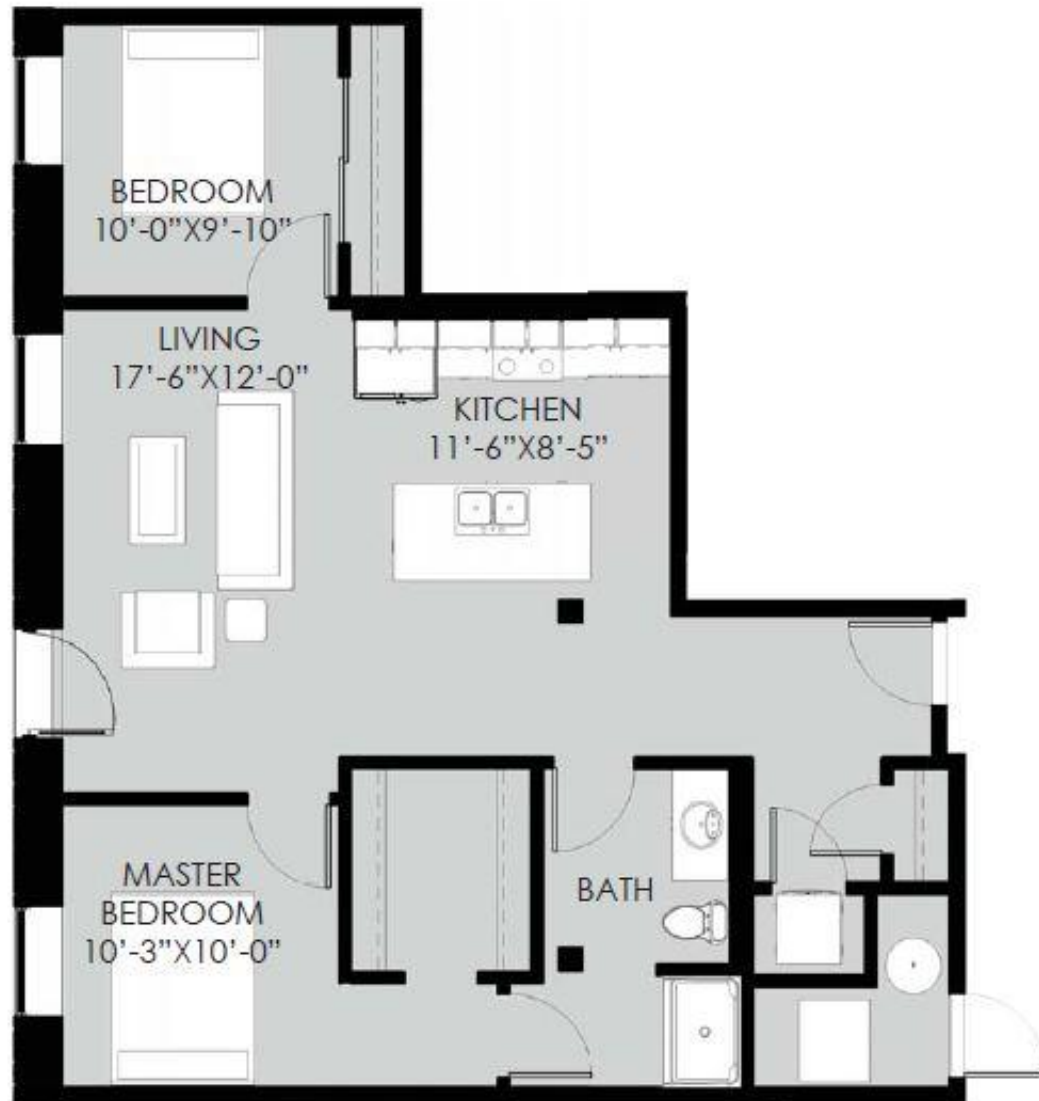

1130 SF

BEAMHOUSE

UNIT 7A

RIVERPLACE LOFTS

BEAM HOUSE

UNIT 7B

1 BEDROOM+ALCOVE, 1 BATH

1039 SF

BEAMHOUSE

UNIT 7C

1 BEDROOM+ALCOVE, 1 BATH

1039 SF

BEAMHOUSE

UNIT 8A

1 BEDROOM+DEN, 1 BATH

931 SF

BEAM HOUSE

UNIT 8A

RIVERPLACE LOFTS

BEAM HOUSE

UNIT 8B

2 BEDROOM, 1 BATH

990 SF

BEAM HOUSE

UNIT 9A

1 BEDROOM, 1 BATH

752 SF

BEAM HOUSE

UNIT 9A

RIVERPLACE LOFTS

BEAM HOUSE

UNIT 12A