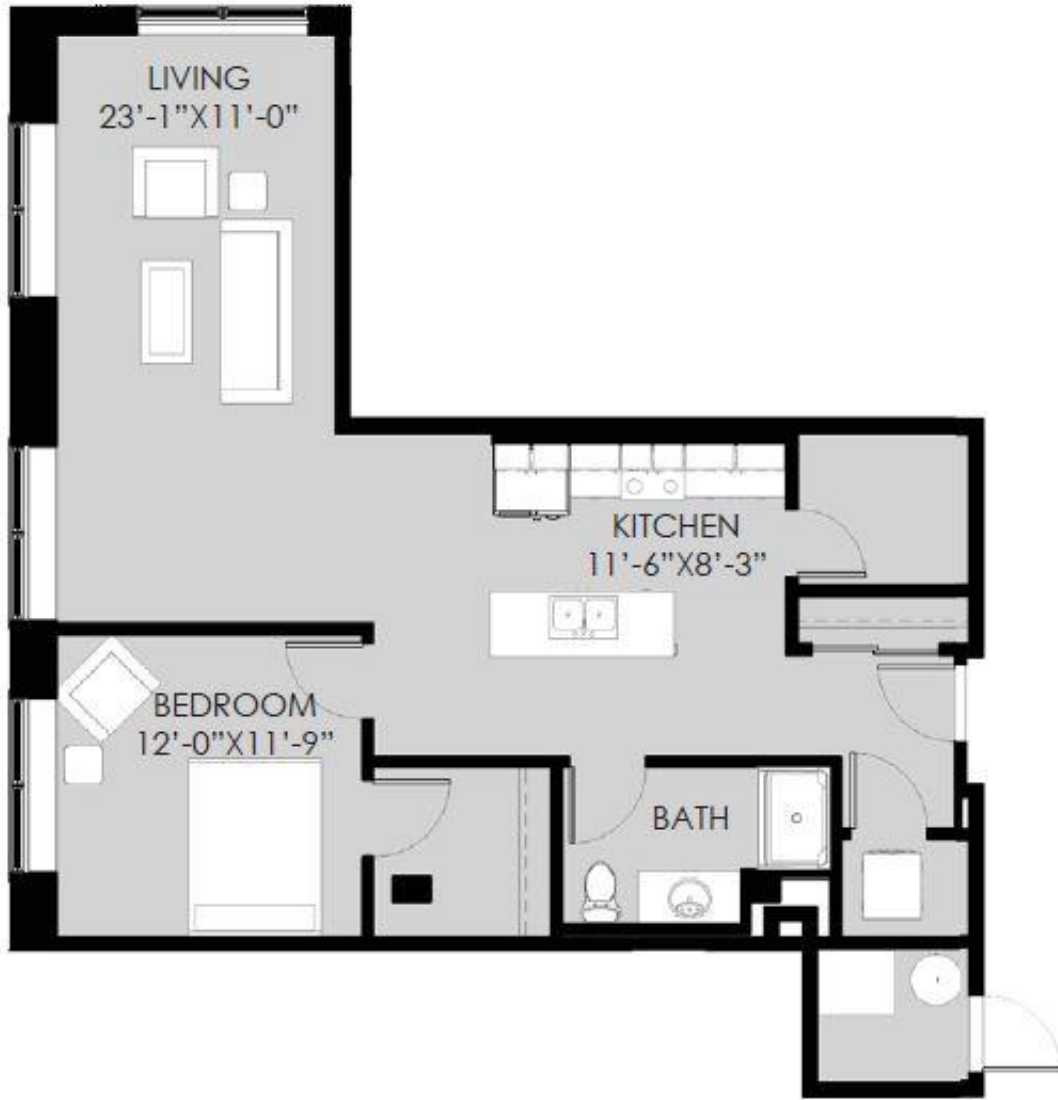

UNIT 2B

1 BEDROOM, 1 BATH

965 SF

BEAM HOUSE

UNIT 3A

1 BEDROOM+DEN, 2 BATH

973 SF

BEAM HOUSE

UNIT 3A

RIVERPLACE LOFTS

BEAM HOUSE

UNIT 4B

1 BEDROOM, 1 BATH

952 SF

BEAM HOUSE

UNIT 5A

1 BEDROOM, 1 BATH

820 SF

BEAM HOUSE

UNIT 5A

RIVERPLACE LOFTS

BEAM HOUSE

UNIT 7A

1 BEDROOM+DEN+ALCOVE, 1 BATH

1130 SF

BEAMHOUSE

UNIT 7A

RIVERPLACE LOFTS

BEAM HOUSE

UNIT 7B

1 BEDROOM+ALCOVE, 1 BATH

1039 SF