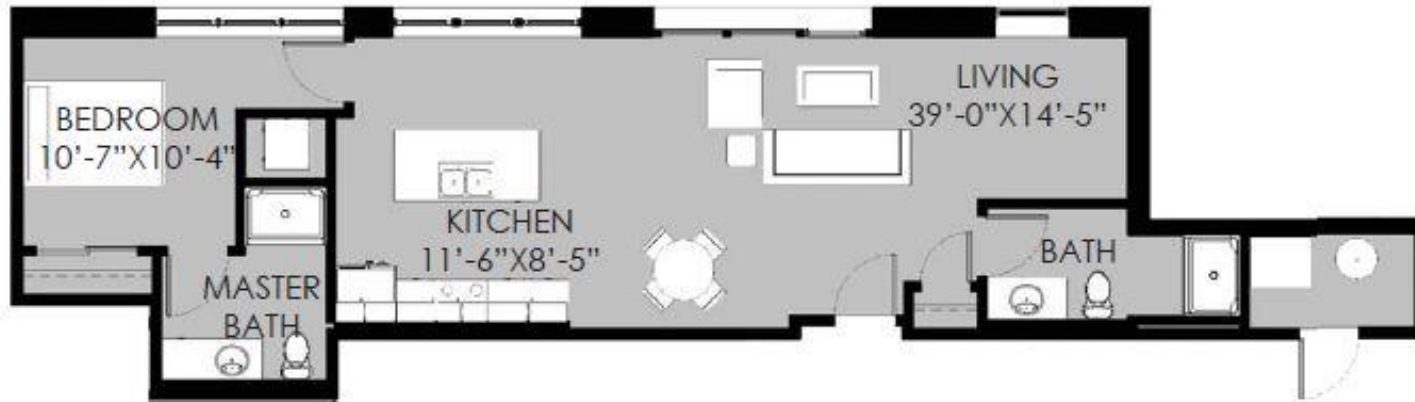

BEAM HOUSE

UNIT 8A

RIVERPLACE LOFTS

BEAM HOUSE

UNIT 8B

2 BEDROOM, 1 BATH

990 SF

BEAM HOUSE

UNIT 9A

1 BEDROOM, 1 BATH

752 SF

BEAM HOUSE

UNIT 9A

RIVERPLACE LOFTS

BEAM HOUSE

UNIT 12A

1 BEDROOM, 2 BATH

911 SF

BEAM HOUSE

UNIT 12A

RIVERPLACE LOFTS

BEAM HOUSE

UNIT 12B

1 BEDROOM, 2 BATH

911 SF

BEAM HOUSE

UNIT 12C

1 BEDROOM, 2 BATH

911 SF

BEAM HOUSE