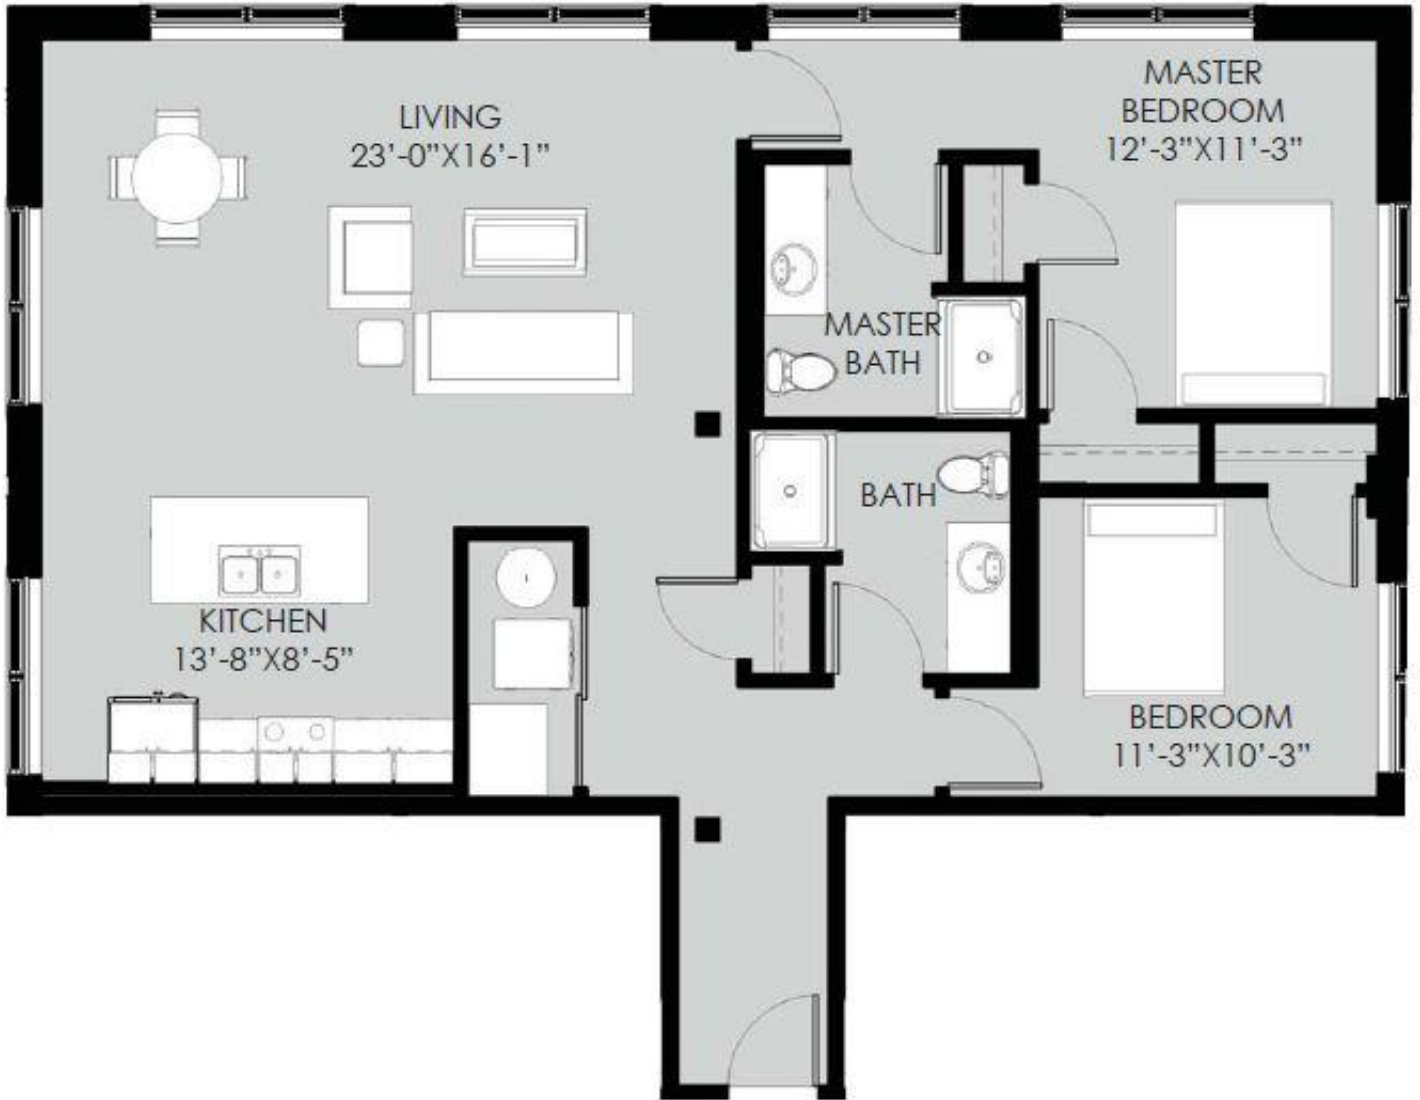

UNIT 1A

2 BEDROOM, 2 BATH

892 SF

BEAM HOUSE

UNIT 1A RIVERPLACE LOFTS

BEAM HOUSE

UNIT 2A

2 BEDROOM, 2 BATH

1165 SF

BEAM HOUSE

UNIT 2A

RIVERPLACE LOFTS

BEAM HOUSE

UNIT 4A

2 BEDROOM, 2 BATH

1380 SF

BEAM HOUSE

UNIT 4A

RIVERPLACE LOFTS

BEAM HOUSE

UNIT 4D

2 BEDROOM, 2 BATH

1460 SF

BEAMHOUSE

UNIT 6A

2 BEDROOM+ALCOVE, 2 BATH

1342 SF

BEAMHOUSE

UNIT 6A

RIVERPLACE LOFTS

BEAM HOUSE

UNIT 6B