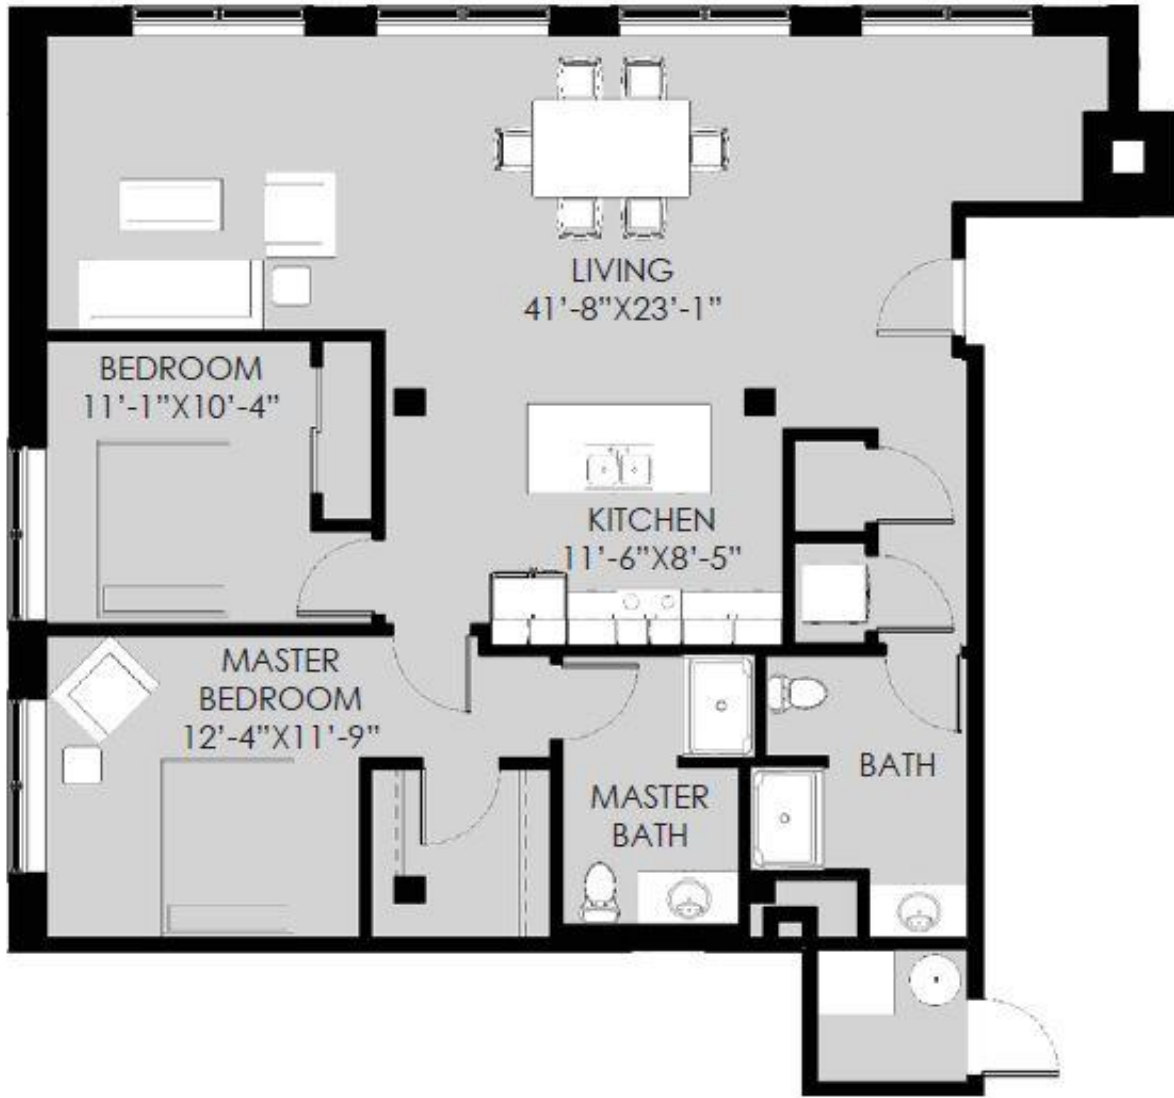

UNIT 1A

2 BEDROOM, 2 BATH

892 SF

BEAM HOUSE

UNIT 1A RIVERPLACE LOFTS

BEAM HOUSE

UNIT 2A

2 BEDROOM, 2 BATH

1165 SF

BEAM HOUSE

UNIT 2A

RIVERPLACE LOFTS

BEAM HOUSE

UNIT 4A

2 BEDROOM, 2 BATH

1380 SF

BEAM HOUSE

UNIT 4A

RIVERPLACE LOFTS

BEAM HOUSE

UNIT 4D

2 BEDROOM, 2 BATH

1460 SF

BEAMHOUSE

UNIT 6A

2 BEDROOM+ALCOVE, 2 BATH

1342 SF

BEAMHOUSE

UNIT 6A

RIVERPLACE LOFTS

BEAM HOUSE

UNIT 6B