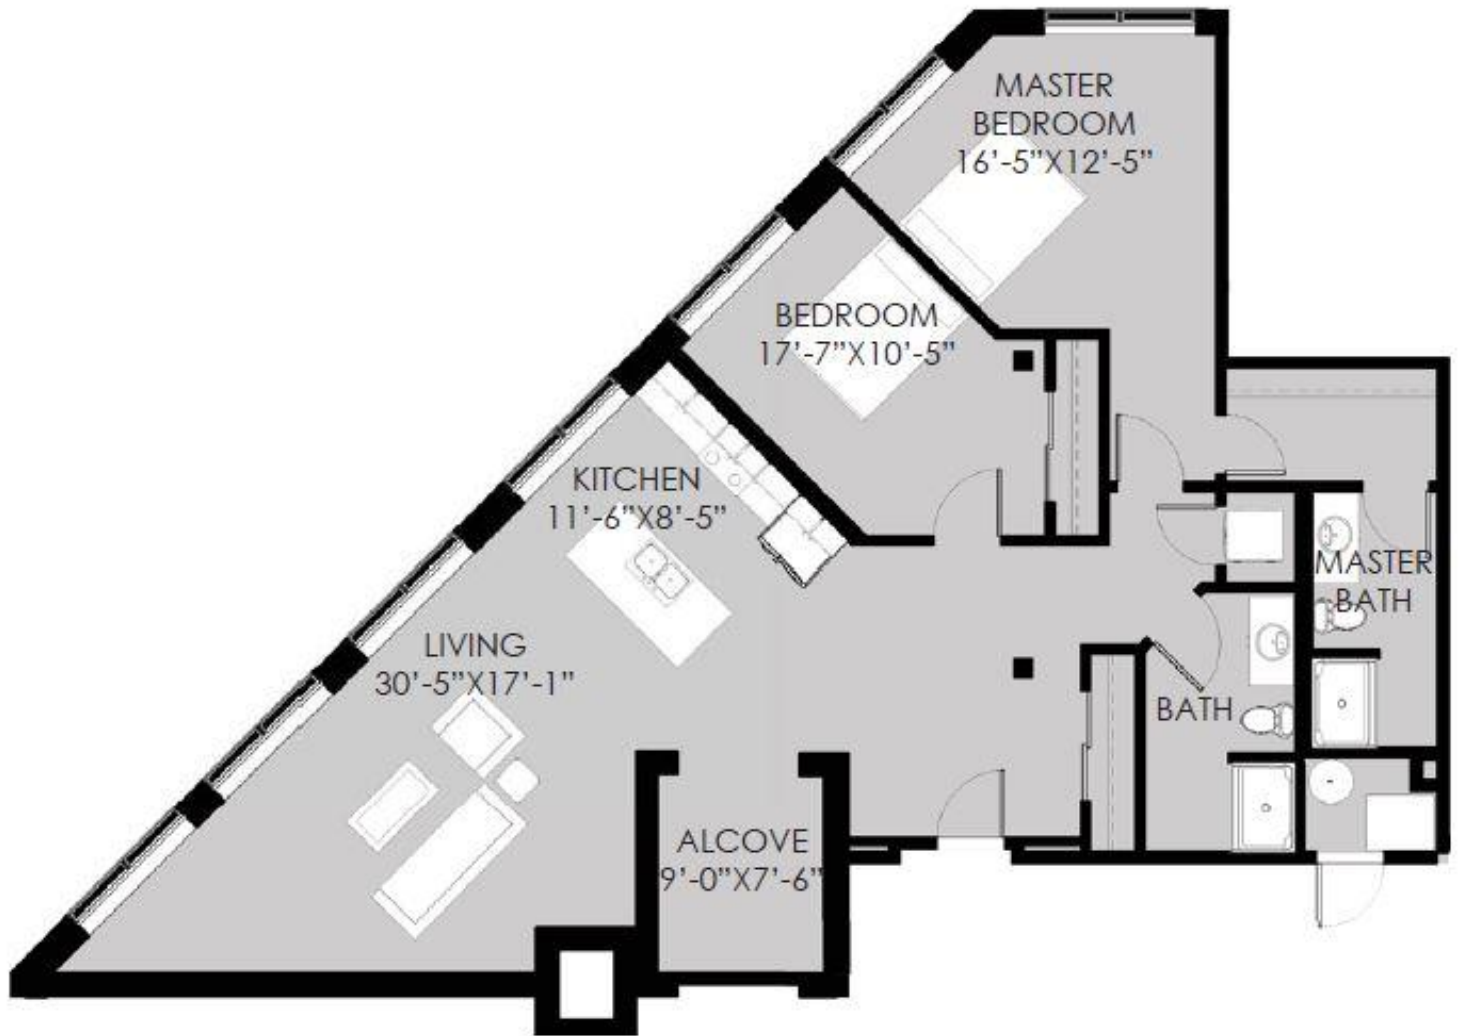

BEAM HOUSE

UNIT 4A

RIVERPLACE LOFTS

BEAM HOUSE

UNIT 4D

2 BEDROOM, 2 BATH

1460 SF

BEAMHOUSE

UNIT 6A

2 BEDROOM+ALCOVE, 2 BATH

1342 SF

BEAMHOUSE

UNIT 6A

RIVERPLACE LOFTS

BEAM HOUSE

UNIT 6B

2 BEDROOM+ALCOVE, 2 BATH

1450 SF

BEAMHOUSE

UNIT 6C

2 BEDROOM+ALCOVE, 2 BATH

1571 SF

BEAMHOUSE

UNIT 10A

2 BEDROOM, 2 BATH

969 SF

BEAM HOUSE

UNIT 10A

RIVERPLACE LOFTS

BEAM HOUSE

UNIT 10B

2 BEDROOM, 2 BATH