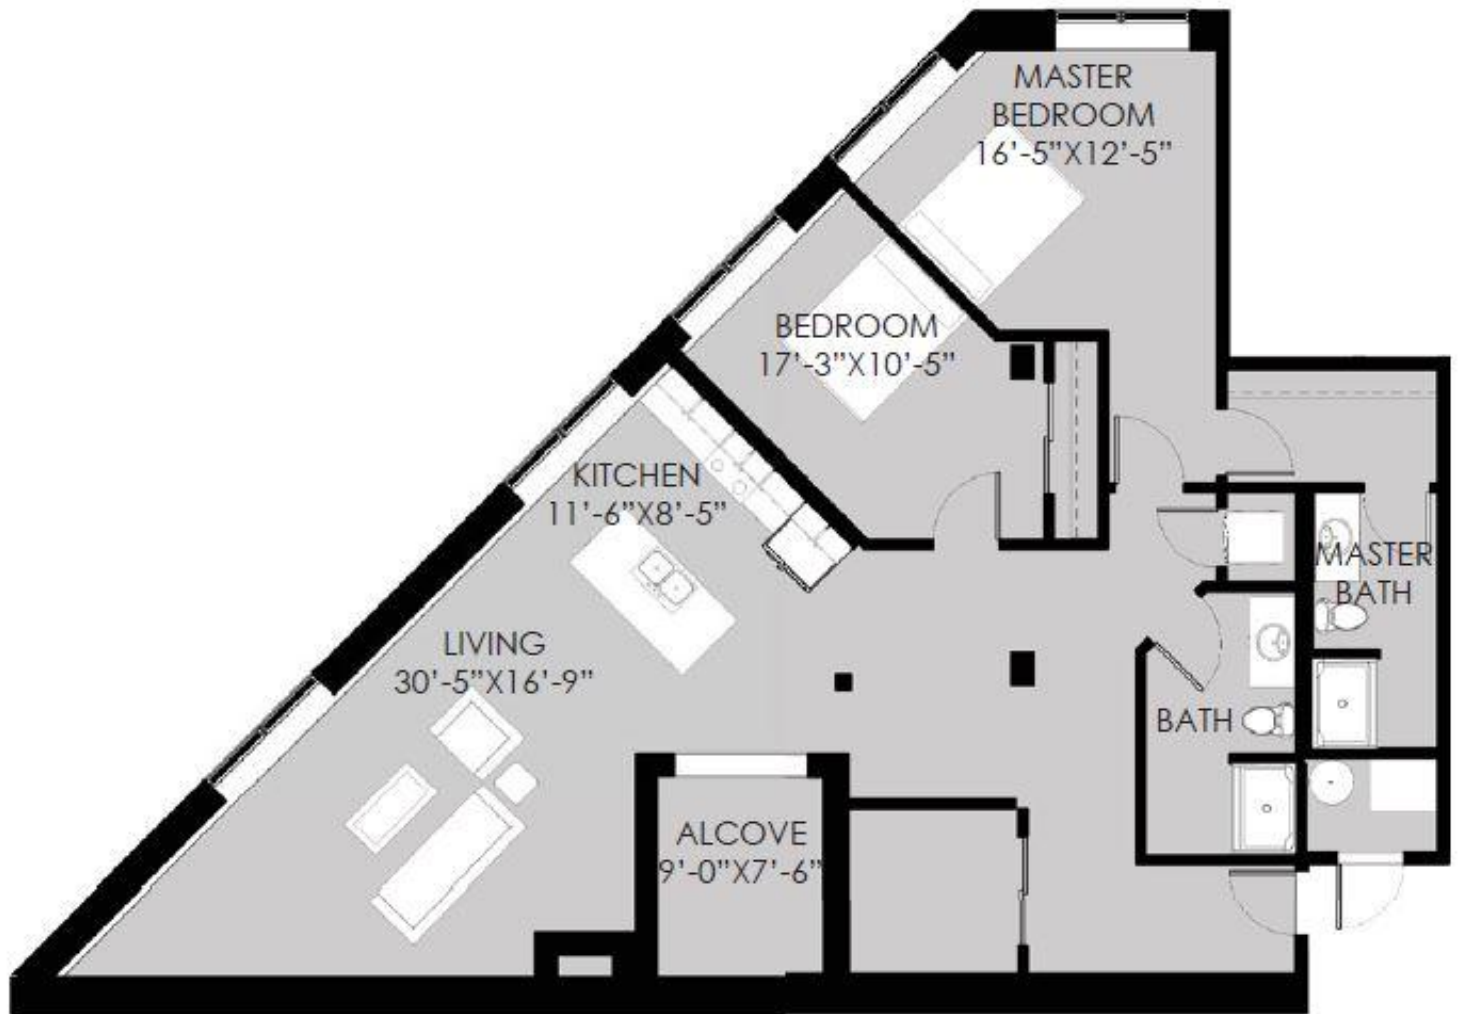

BEAM HOUSE

UNIT 4A

RIVERPLACE LOFTS

BEAM HOUSE

UNIT 4D

2 BEDROOM, 2 BATH

1460 SF

BEAMHOUSE

UNIT 6A

2 BEDROOM+ALCOVE, 2 BATH

1342 SF

BEAMHOUSE

UNIT 6A

RIVERPLACE LOFTS

BEAM HOUSE

UNIT 6B

2 BEDROOM+ALCOVE, 2 BATH

1450 SF

BEAMHOUSE

UNIT 6C

2 BEDROOM+ALCOVE, 2 BATH

1571 SF

BEAMHOUSE

UNIT 10A

2 BEDROOM, 2 BATH

969 SF

BEAM HOUSE

UNIT 10A

RIVERPLACE LOFTS

BEAM HOUSE

UNIT 10B

2 BEDROOM, 2 BATH