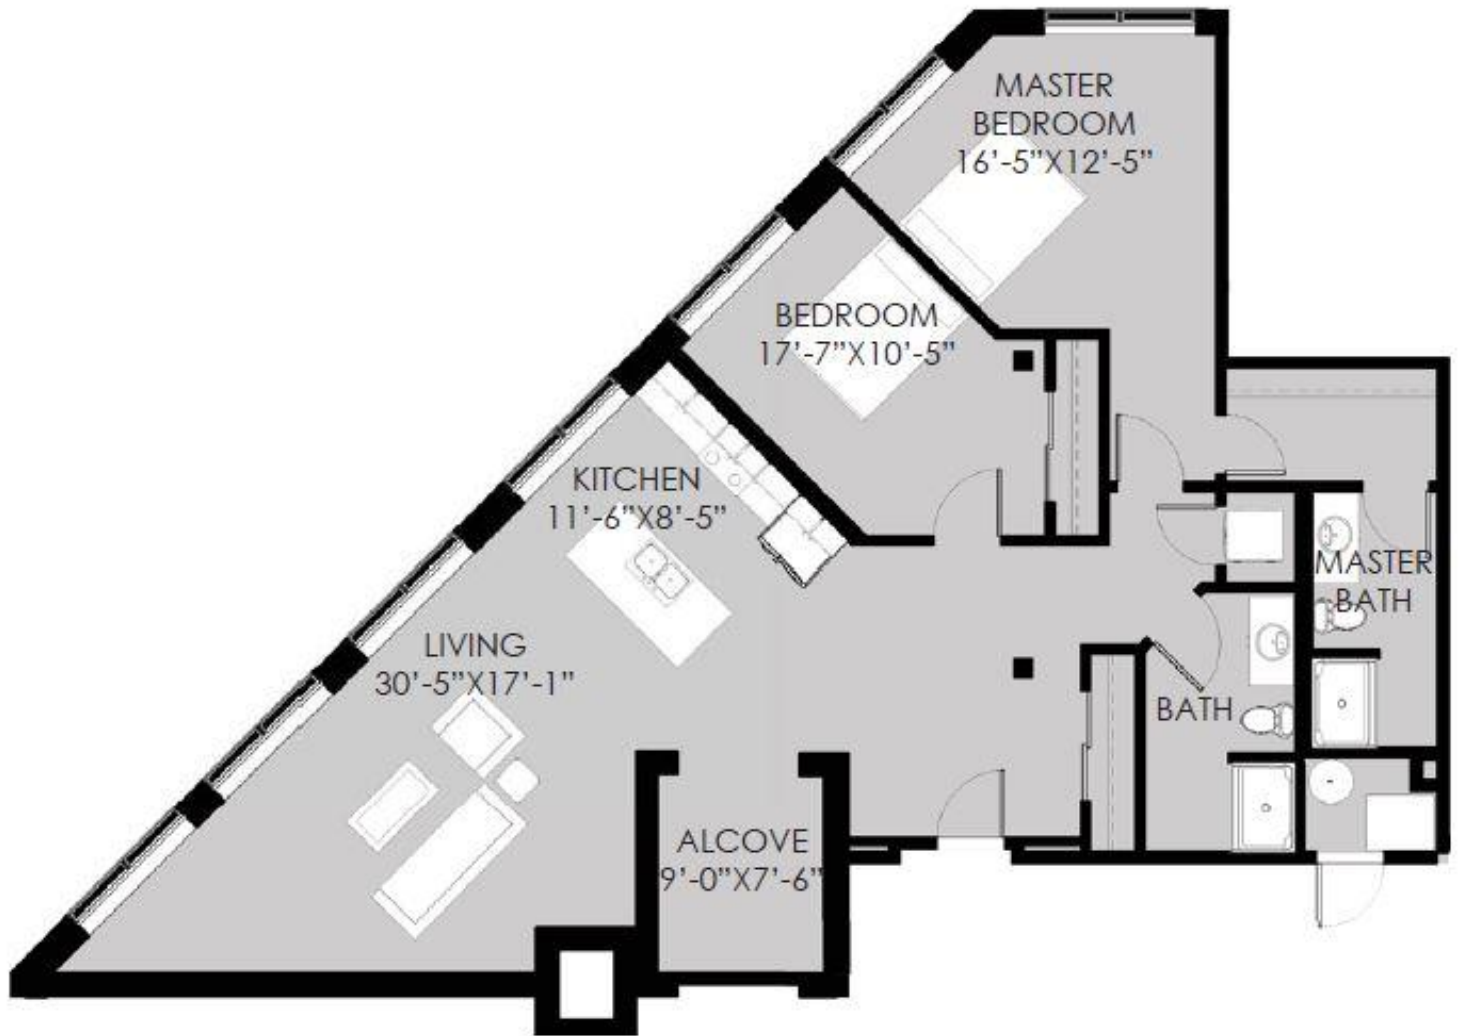

BEAM HOUSE

UNIT 4A

RIVERPLACE LOFTS

BEAM HOUSE

UNIT 4D

2 BEDROOM, 2 BATH

1460 SF

BEAM HOUSE

UNIT 6A

2 BEDROOM+ALCOVE, 2 BATH

1342 SF

BEAMHOUSE

UNIT 6A

RIVERPLACE LOFTS

BEAM HOUSE

UNIT 6B

2 BEDROOM+ALCOVE, 2 BATH

1450 SF

BEAMHOUSE

UNIT 6C

2 BEDROOM+ALCOVE, 2 BATH

1571 SF

BEAMHOUSE

UNIT 10A

2 BEDROOM, 2 BATH

969 SF

BEAM HOUSE

UNIT 10A

RIVERPLACE LOFTS

BEAM HOUSE

UNIT 10B

2 BEDROOM, 2 BATH