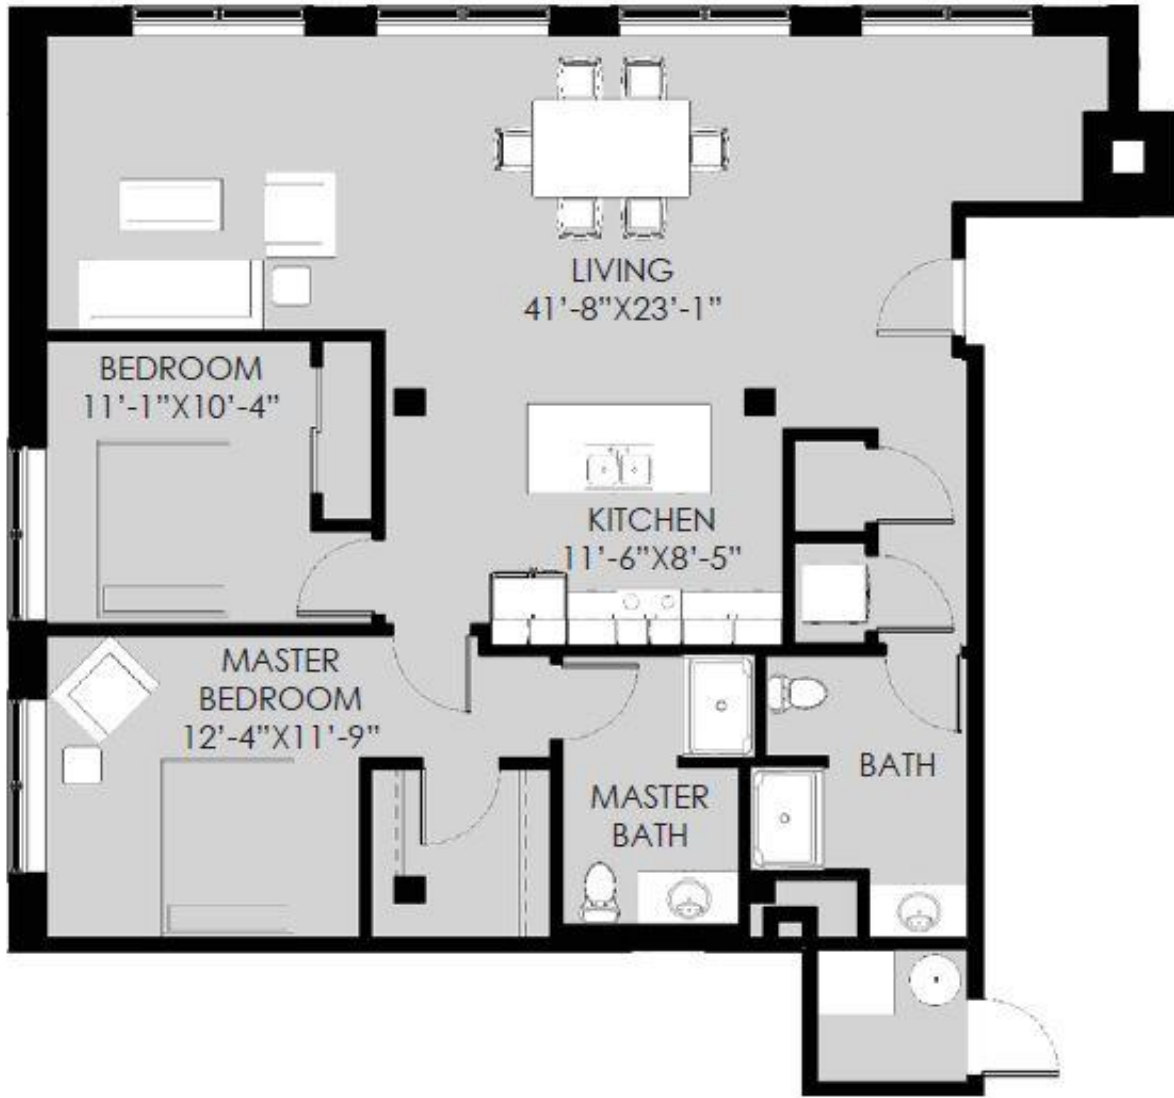

UNIT 1A

2 BEDROOM, 2 BATH

892 SF

BEAM HOUSE

UNIT 1A RIVERPLACE LOFTS

BEAM HOUSE

UNIT 2A

2 BEDROOM, 2 BATH

1165 SF

BEAM HOUSE

UNIT 2A

RIVERPLACE LOFTS

BEAM HOUSE

UNIT 4A

2 BEDROOM, 2 BATH

1380 SF

BEAM HOUSE

UNIT 4A

RIVERPLACE LOFTS

BEAM HOUSE

UNIT 4D

2 BEDROOM, 2 BATH

1460 SF

BEAM HOUSE

UNIT 6A

2 BEDROOM+ALCOVE, 2 BATH

1342 SF

BEAMHOUSE

UNIT 6A

RIVERPLACE LOFTS

BEAM HOUSE

UNIT 6B