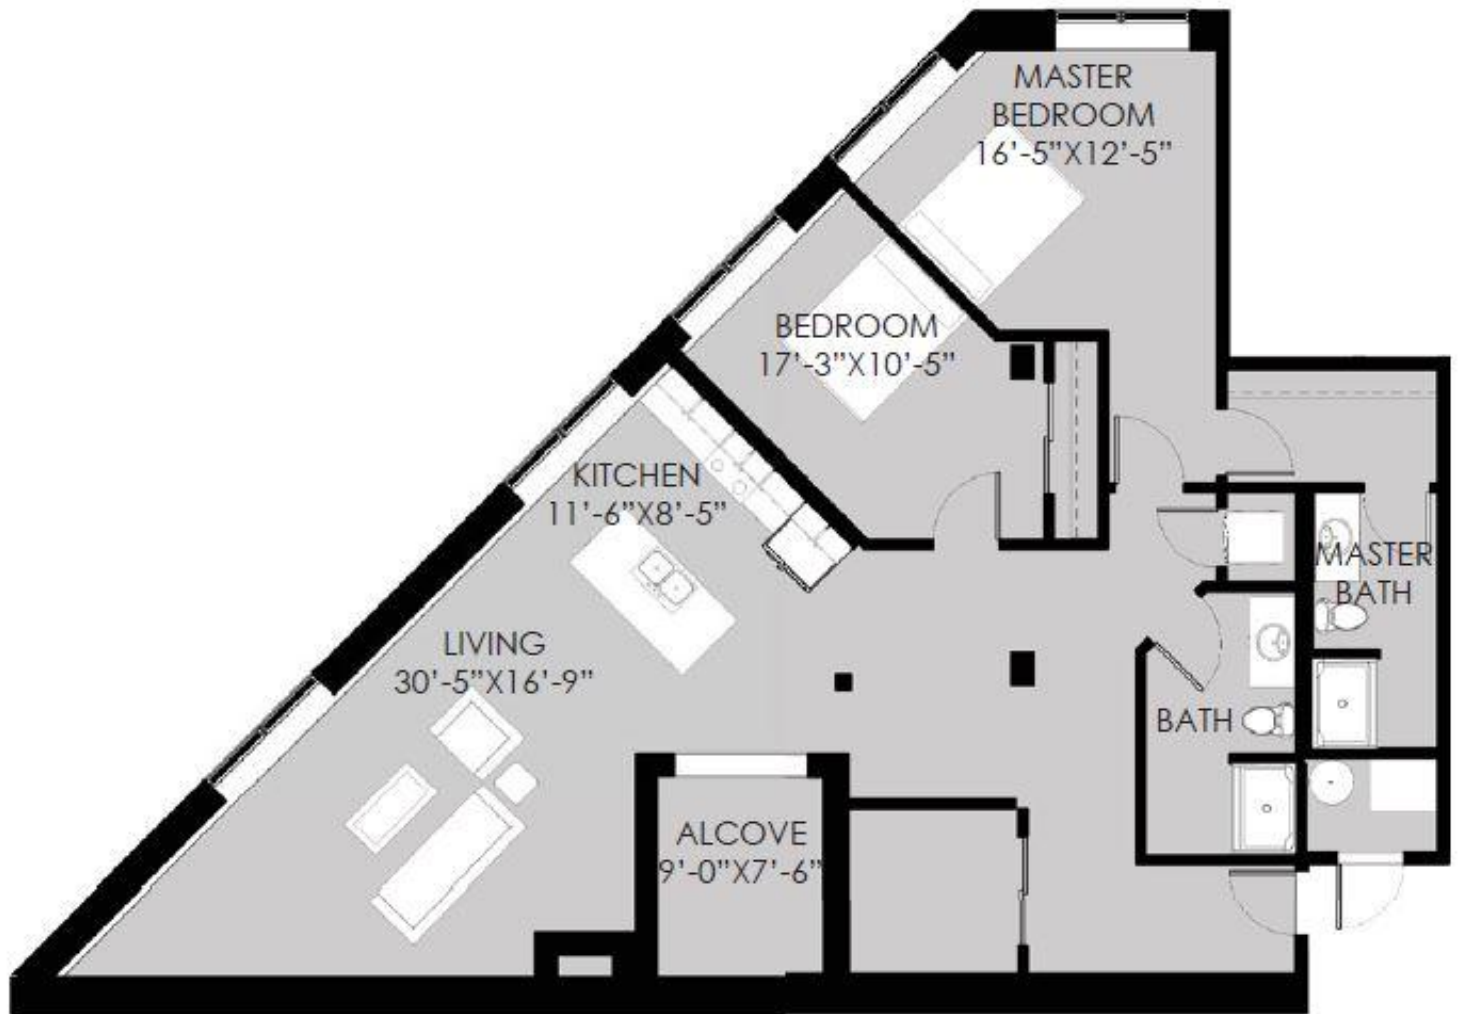

BEAM HOUSE

UNIT 4A

RIVERPLACE LOFTS

BEAM HOUSE

UNIT 4D

2 BEDROOM, 2 BATH

1460 SF

BEAM HOUSE

UNIT 6A

2 BEDROOM+ALCOVE, 2 BATH

1342 SF

BEAMHOUSE

UNIT 6A

RIVERPLACE LOFTS

BEAM HOUSE

UNIT 6B

2 BEDROOM+ALCOVE, 2 BATH

1450 SF

BEAMHOUSE

UNIT 6C

2 BEDROOM+ALCOVE, 2 BATH

1571 SF

BEAMHOUSE

UNIT 10A

2 BEDROOM, 2 BATH

969 SF

BEAM HOUSE

UNIT 10A

RIVERPLACE LOFTS

BEAM HOUSE

UNIT 10B

2 BEDROOM, 2 BATH