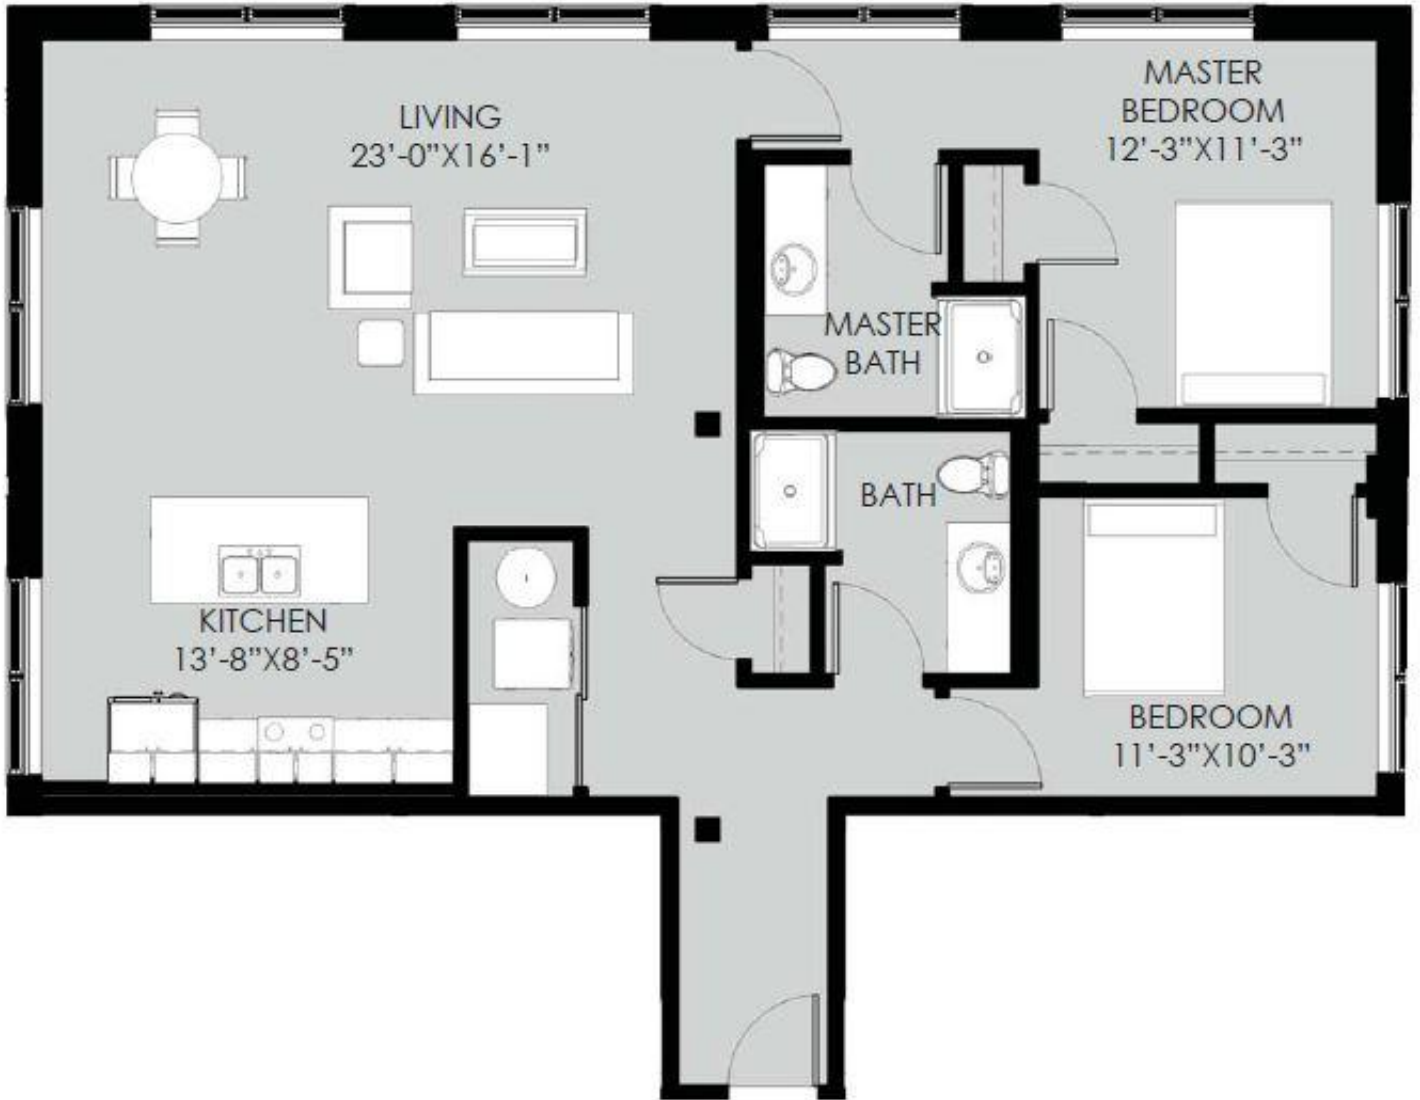

UNIT 1A

2 BEDROOM, 2 BATH

892 SF

BEAM HOUSE

UNIT 1A RIVERPLACE LOFTS

BEAM HOUSE

UNIT 2A

2 BEDROOM, 2 BATH

1165 SF

BEAM HOUSE

UNIT 2A

RIVERPLACE LOFTS

BEAM HOUSE

UNIT 4A

2 BEDROOM, 2 BATH

1380 SF

BEAM HOUSE

UNIT 4A

RIVERPLACE LOFTS

BEAM HOUSE

UNIT 4D

2 BEDROOM, 2 BATH

1460 SF

BEAM HOUSE

UNIT 6A

2 BEDROOM+ALCOVE, 2 BATH

1342 SF

BEAMHOUSE

UNIT 6A

RIVERPLACE LOFTS

BEAM HOUSE

UNIT 6B