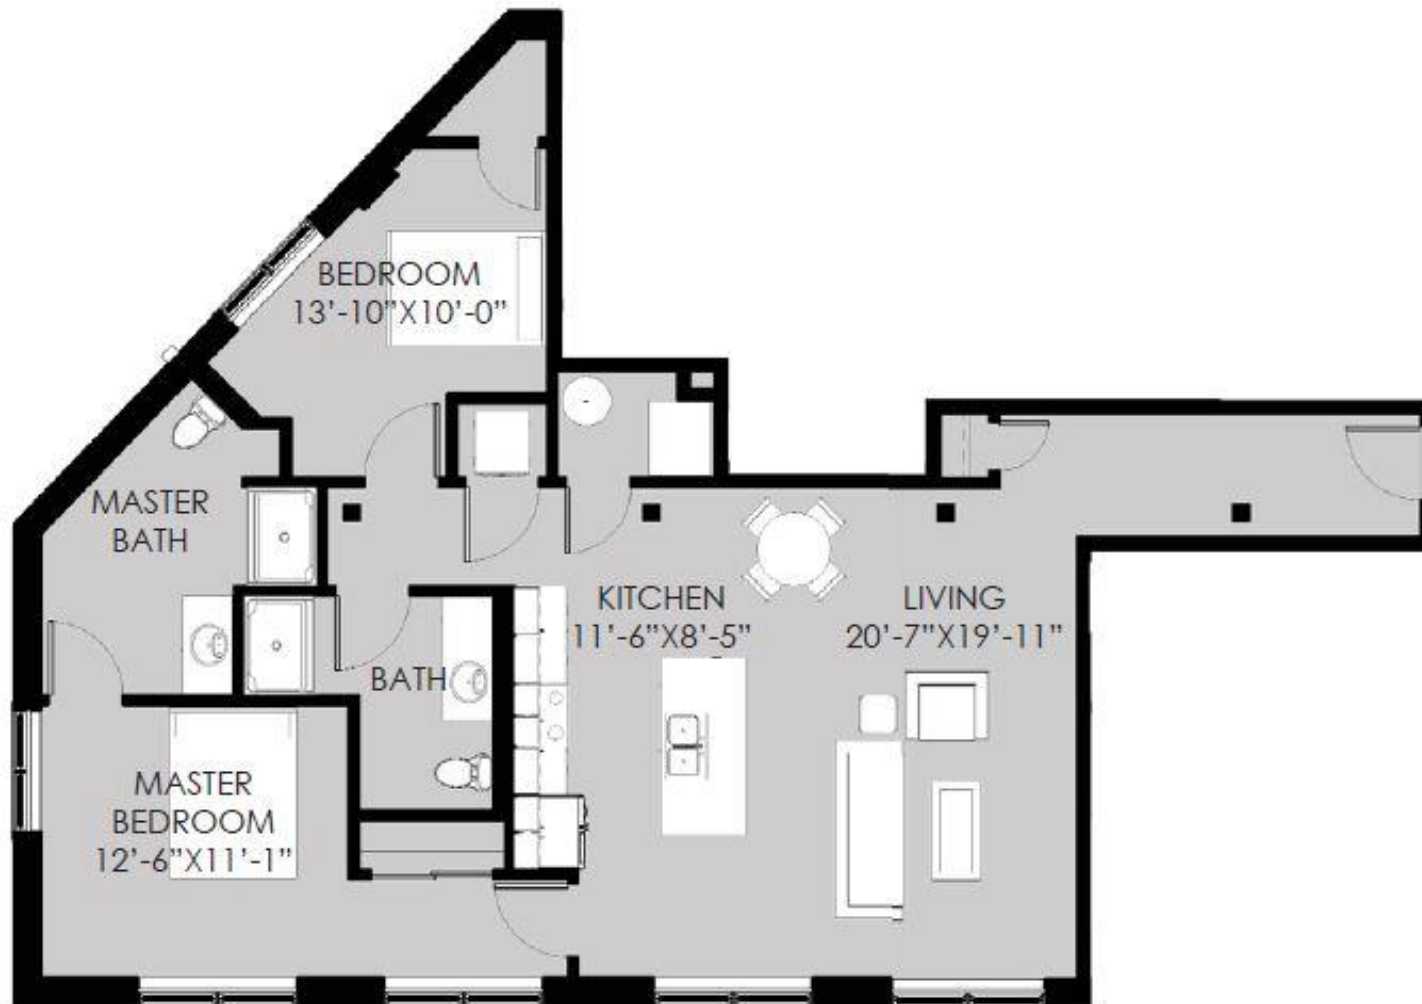

2 BEDROOM+ALCOVE, 2 BATH

1450 SF

BEAMHOUSE

UNIT 6C

2 BEDROOM+ALCOVE, 2 BATH

1571 SF

BEAMHOUSE

UNIT 10A

2 BEDROOM, 2 BATH

969 SF

BEAM HOUSE

UNIT 10A

RIVERPLACE LOFTS

BEAM HOUSE

UNIT 10B

2 BEDROOM, 2 BATH

969 SF

BEAM HOUSE

UNIT 11A

2 BEDROOM, 2 BATH

1164 SF

BEAM HOUSE

UNIT 11A RIVERPLACE LOFTS

BEAM HOUSE

UNIT 11B

2 BEDROOM, 2 BATH

1164 SF

BEAM HOUSE