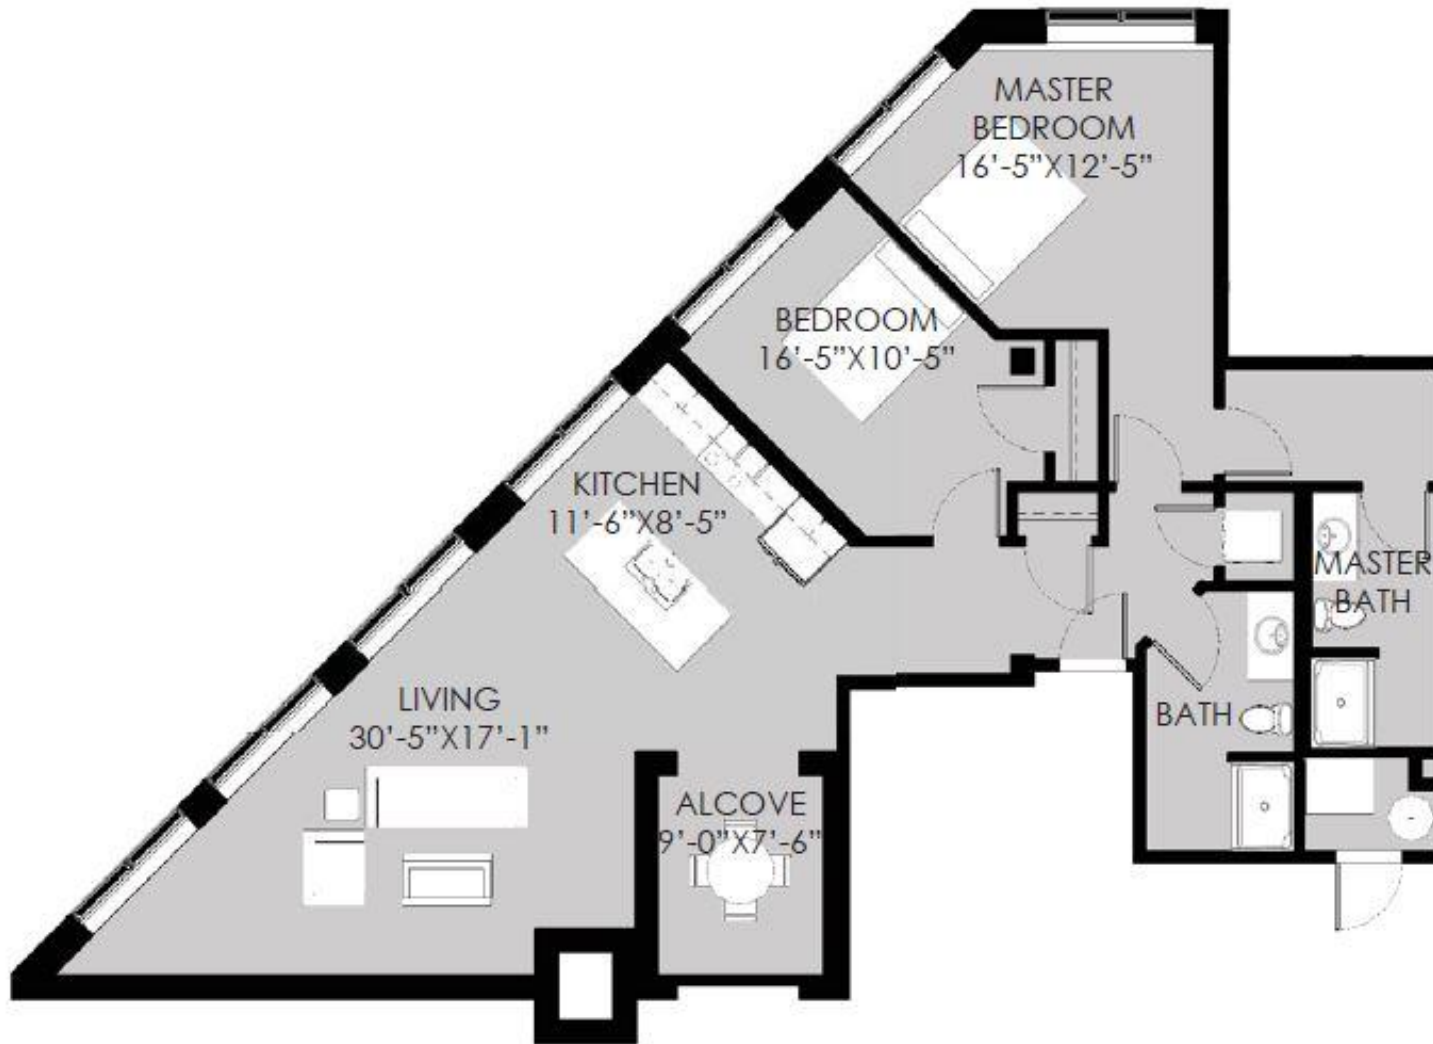

1165 SF

BEAM HOUSE

UNIT 2A

RIVERPLACE LOFTS

BEAM HOUSE

UNIT 4A

2 BEDROOM, 2 BATH

1380 SF

BEAM HOUSE

UNIT 4A

RIVERPLACE LOFTS

BEAM HOUSE

UNIT 4D

2 BEDROOM, 2 BATH

1460 SF

BEAMHOUSE

UNIT 6A

2 BEDROOM+ALCOVE, 2 BATH

1342 SF

BEAMHOUSE

UNIT 6A

RIVERPLACE LOFTS

BEAM HOUSE

UNIT 6B

2 BEDROOM+ALCOVE, 2 BATH

1450 SF

BEAMHOUSE

UNIT 6C

2 BEDROOM+ALCOVE, 2 BATH

1571 SF

BEAMHOUSE

UNIT 10A