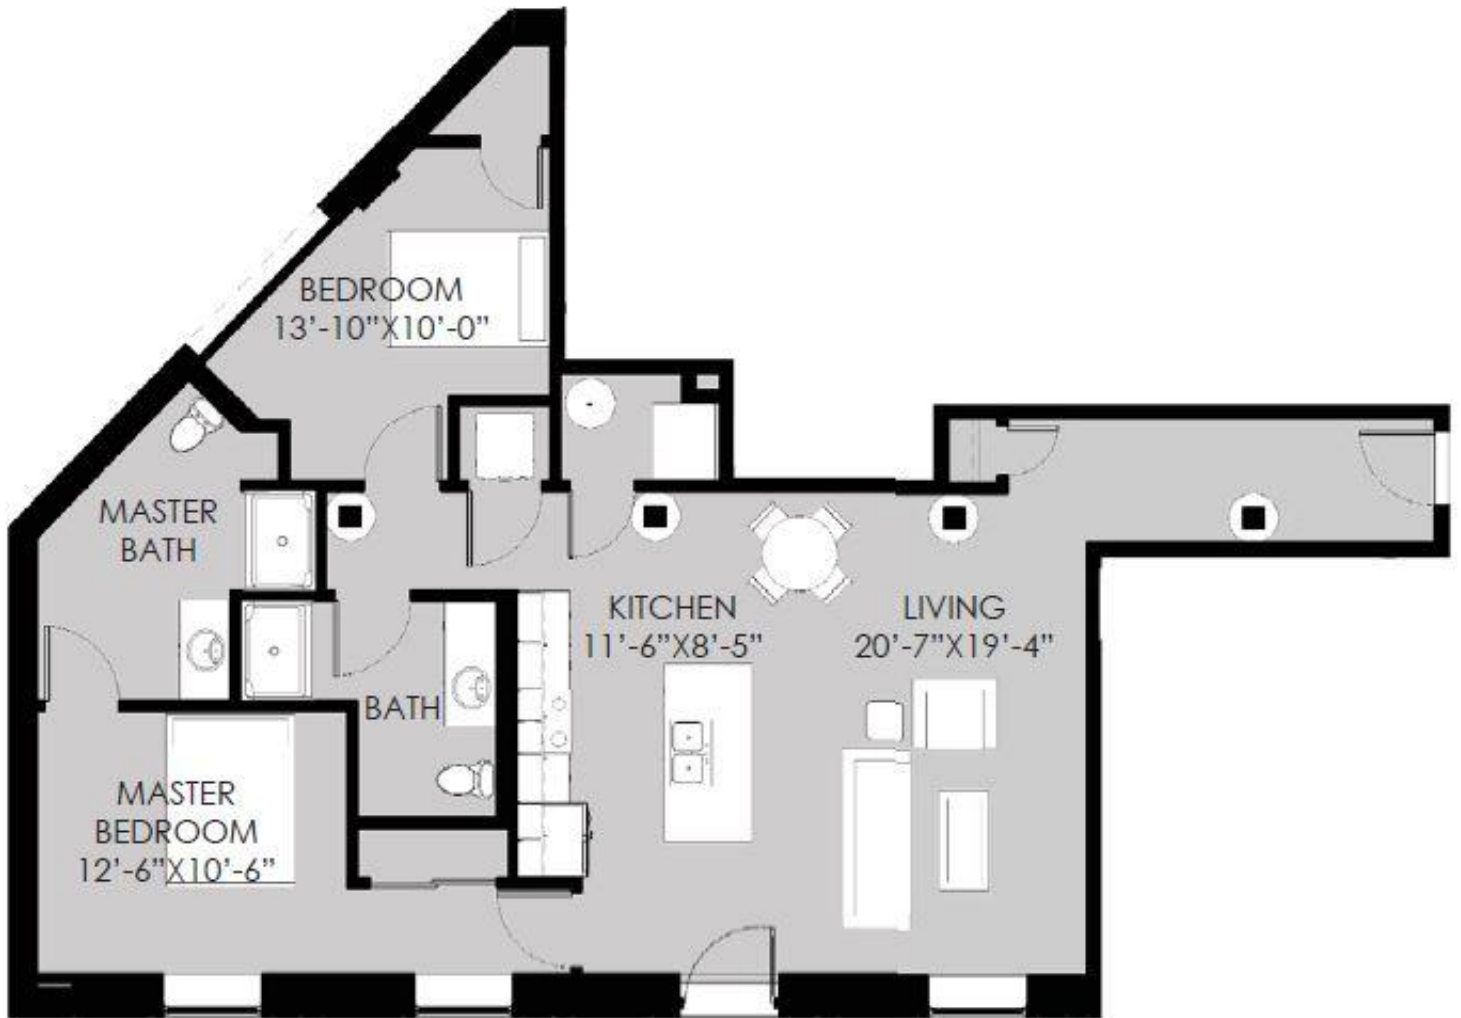

2 BEDROOM+ALCOVE, 2 BATH

1450 SF

BEAMHOUSE

UNIT 6C

2 BEDROOM+ALCOVE, 2 BATH

1571 SF

BEAMHOUSE

UNIT 10A

2 BEDROOM, 2 BATH

969 SF

BEAM HOUSE

UNIT 10A

RIVERPLACE LOFTS

BEAM HOUSE

UNIT 10B

2 BEDROOM, 2 BATH

969 SF

BEAM HOUSE

UNIT 11A

2 BEDROOM, 2 BATH

1164 SF

BEAM HOUSE

UNIT 11A RIVERPLACE LOFTS

BEAM HOUSE

UNIT 11B

2 BEDROOM, 2 BATH

1164 SF

BEAM HOUSE