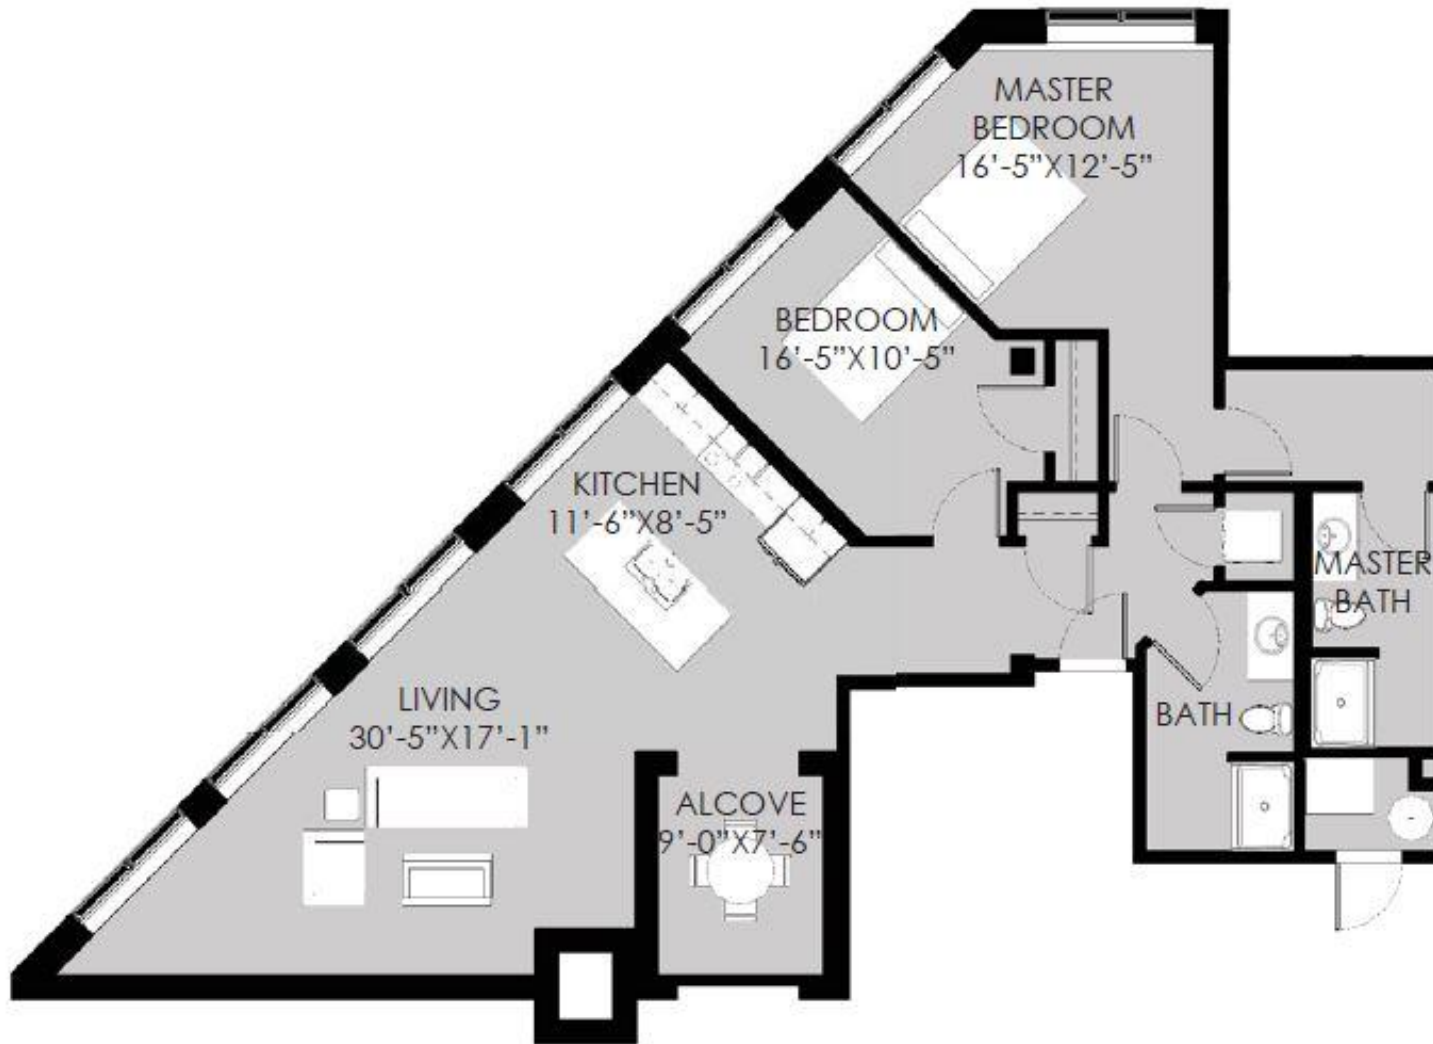

1165 SF

BEAM HOUSE

UNIT 2A

RIVERPLACE LOFTS

BEAM HOUSE

UNIT 4A

2 BEDROOM, 2 BATH

1380 SF

BEAM HOUSE

UNIT 4A

RIVERPLACE LOFTS

BEAM HOUSE

UNIT 4D

2 BEDROOM, 2 BATH

1460 SF

BEAM HOUSE

UNIT 6A

2 BEDROOM+ALCOVE, 2 BATH

1342 SF

BEAMHOUSE

UNIT 6A

RIVERPLACE LOFTS

BEAM HOUSE

UNIT 6B

2 BEDROOM+ALCOVE, 2 BATH

1450 SF

BEAMHOUSE

UNIT 6C

2 BEDROOM+ALCOVE, 2 BATH

1571 SF

BEAMHOUSE

UNIT 10A