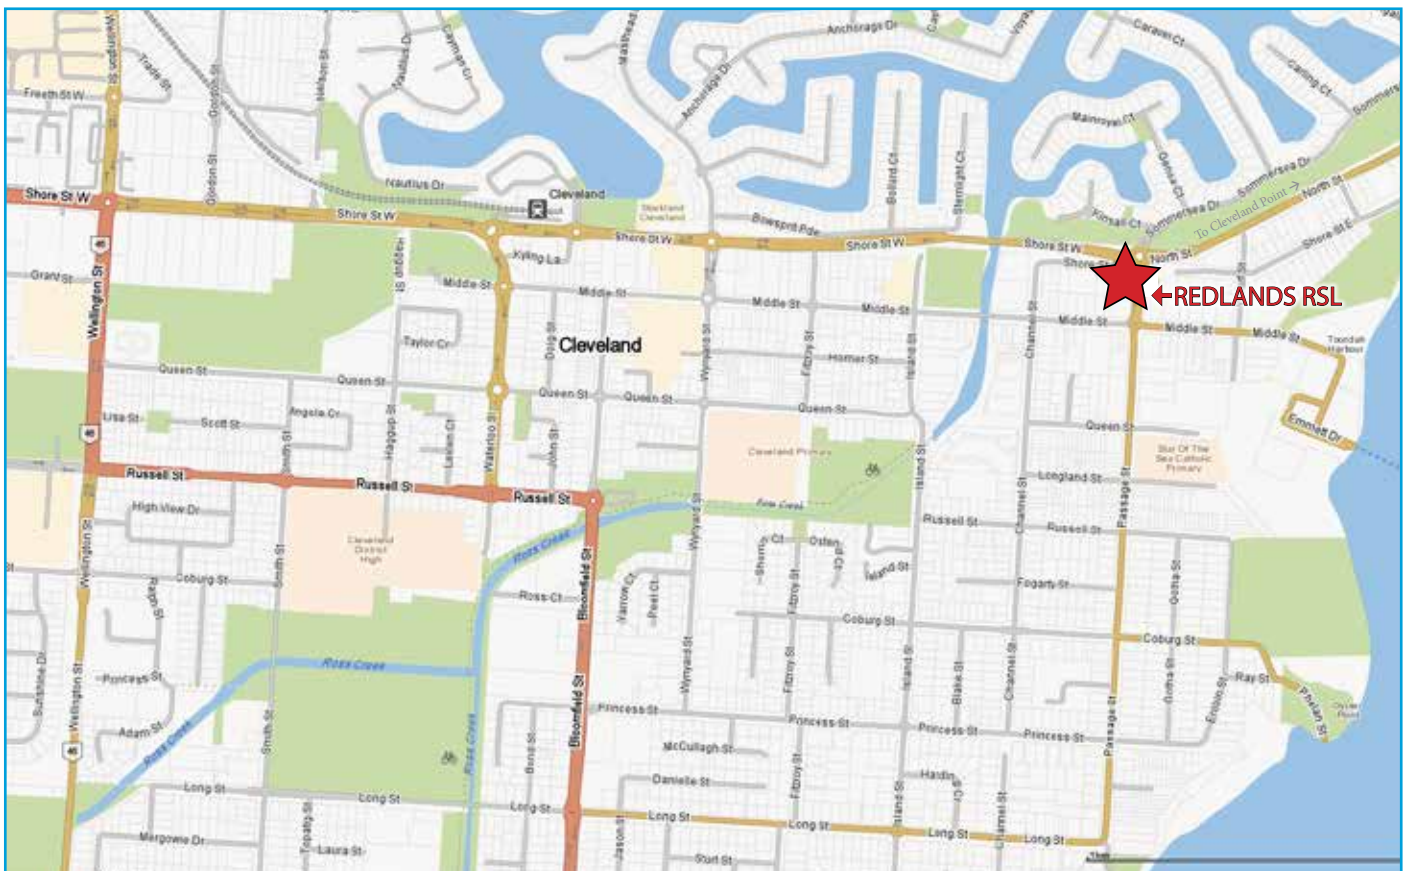

Redlands RSL

WAKE

PACKAGES

Where To Find Us...

Redlands RSL
8 Passage Street, Cleveland Qld 4163

Located on the corner of Middle Street and Passage Streets.

Redlands RSL has ample carparking, in the club's carpark via Middle street parking and club carpark along Passage Street, and downstairs in our lower carpark via Shore Street East.