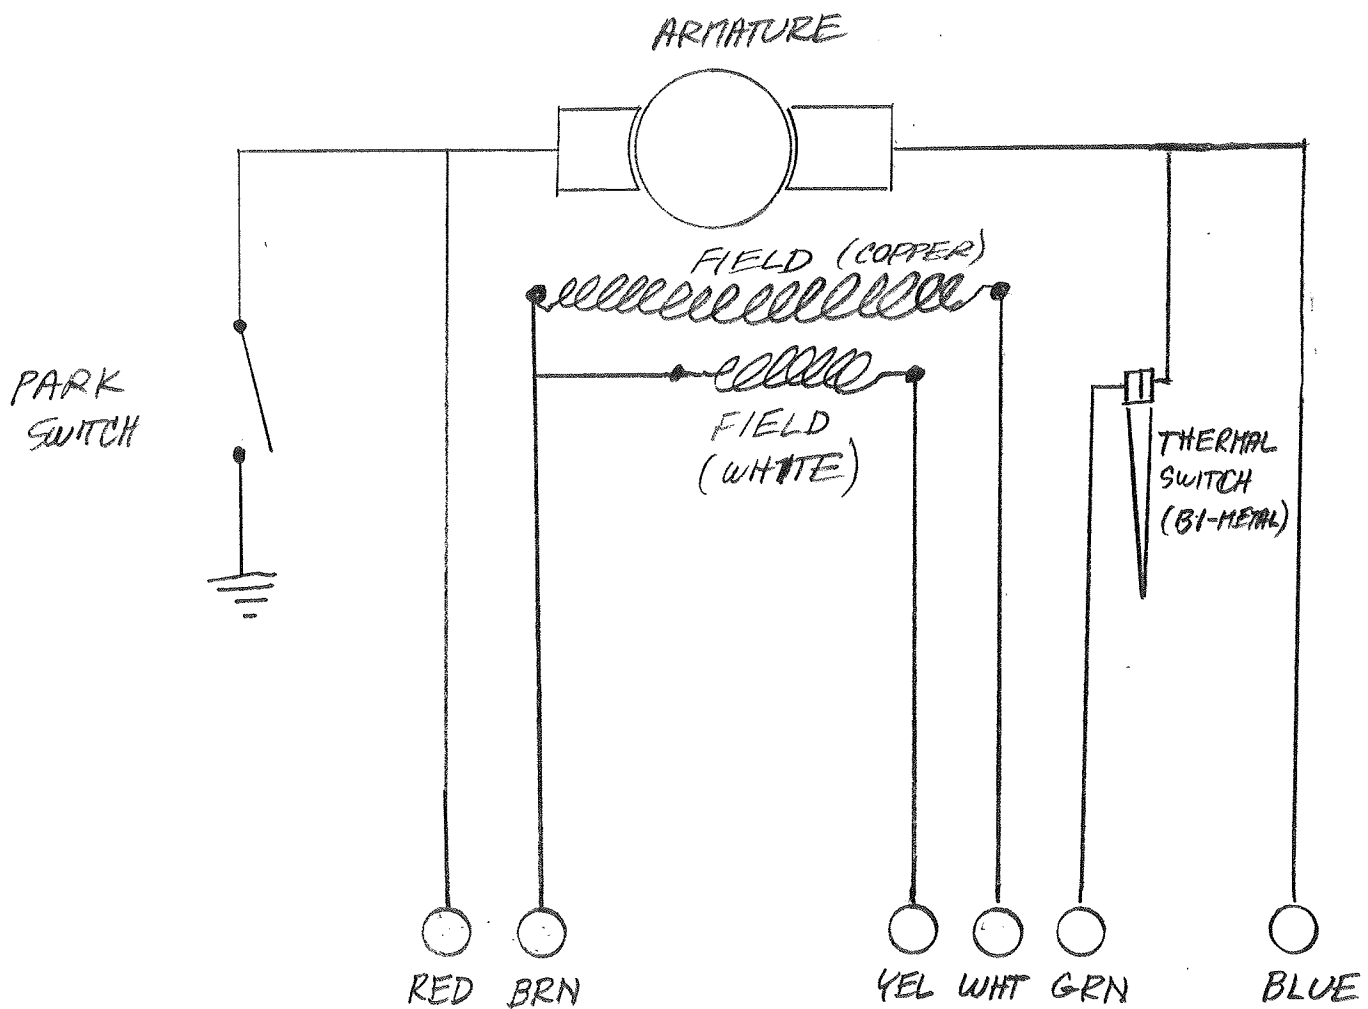

644.190.100

FERRARI GTE W/W MOTOR.

COPPER FIELD WINDING [BROWN
WHITE FIELD WINDING [WHITE
[BROWN
[YELLOW

BRUSHES [BLUE
[RED

THERMAL PROTECT SWITCH [BLUE
[GREEN

GROUND SWITCH - RED LOOP (TO RED)

HOWELL