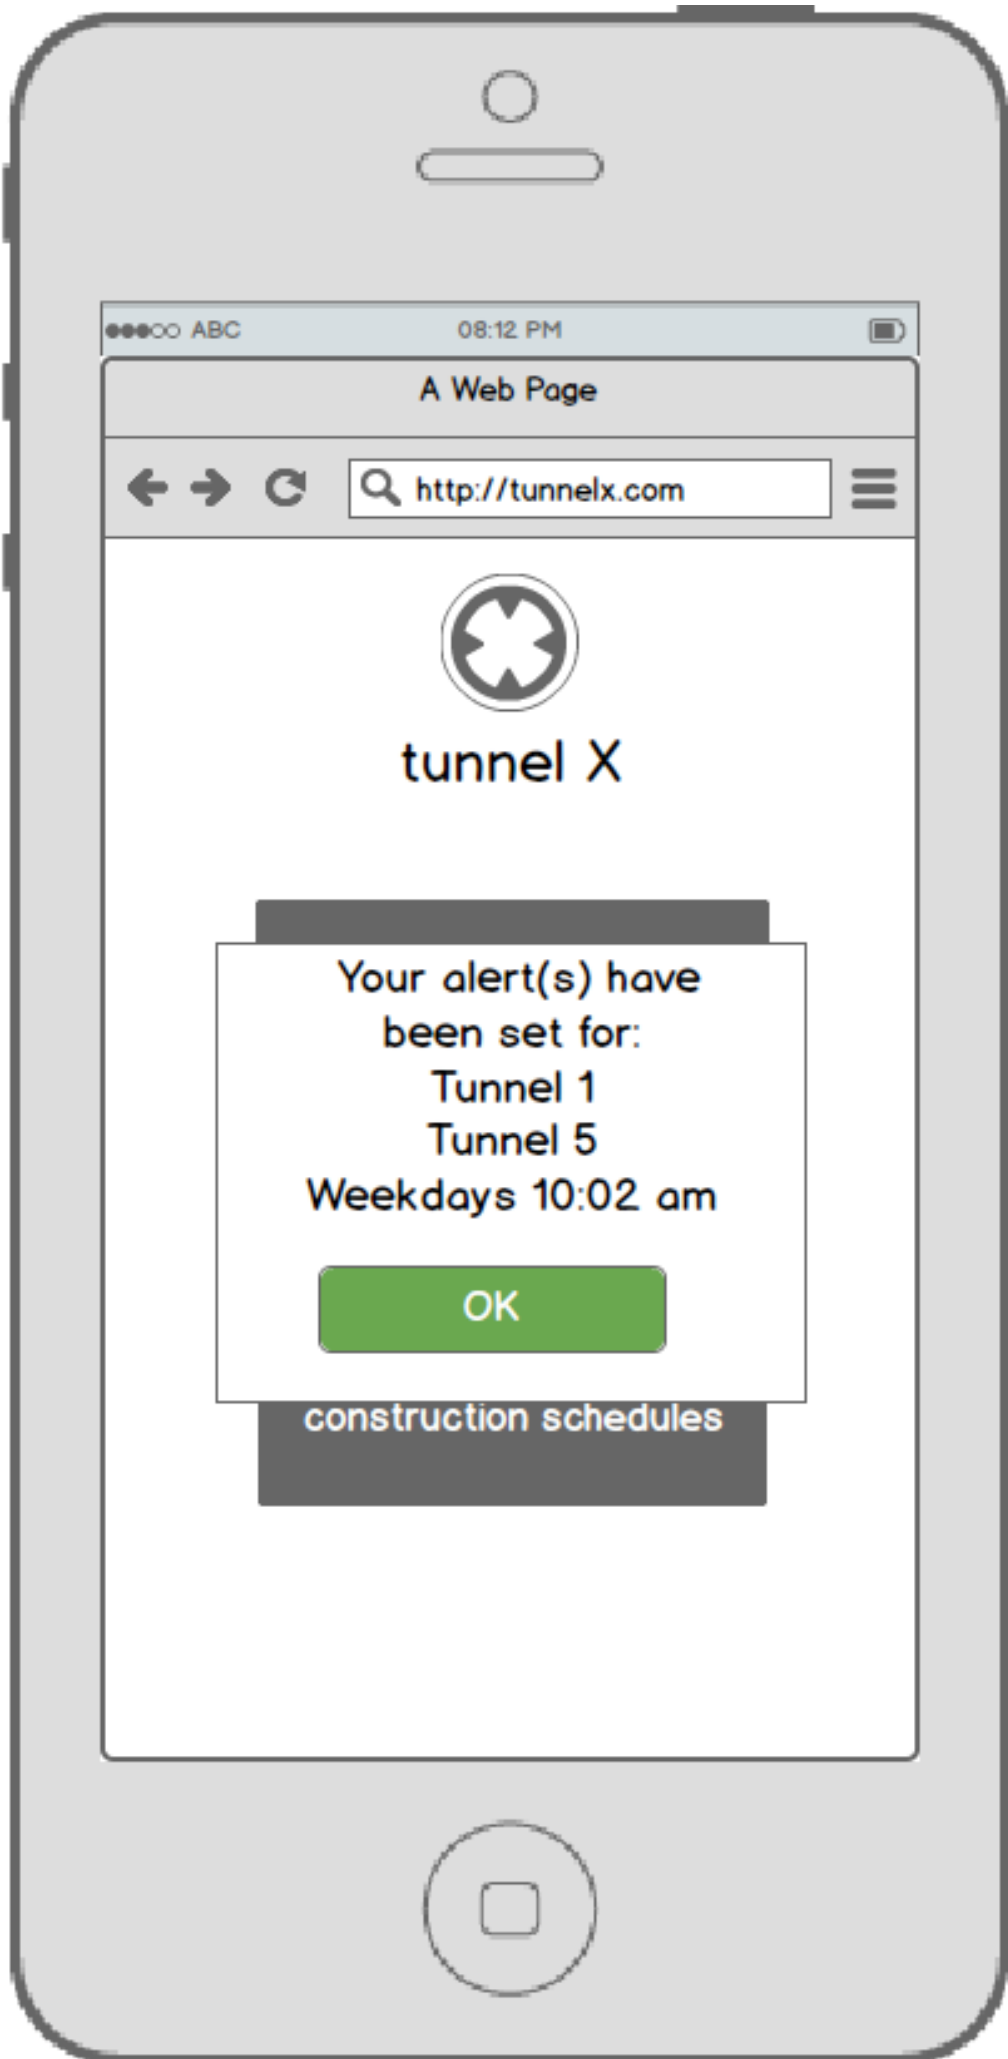

< back home save >

tunnel X

set up your alert

alert me at a time:

weekday ▾	1 ▾	am ▾
weekend	2	pm
everyday	3	
	4	
	5	
	6	
	etc.	

alert me at a location:

map >

ABC 08:12 PM

A Web Page

← → ↻ 🔍 http://tunnelx.com ☰

tunnel X

set up your alert

alert me at a time:

choose day ▼ time ▼ pm ▼

alert me at a location:

map >

< back home save >

tunnel X

set up your alert

alert me at a time:

weekday 6 pm

alert me at a location:

ABC 08:12 PM

A Web Page

← → ↻ 🔍 <http://tunnelx.com> ☰

tunnel X

Your alert(s) have
been set for:
Tunnel 1
Tunnel 5
Weekdays 10:02 am

OK

construction schedules

TunnelX Alert

Tunnel 5 is closed now

OK