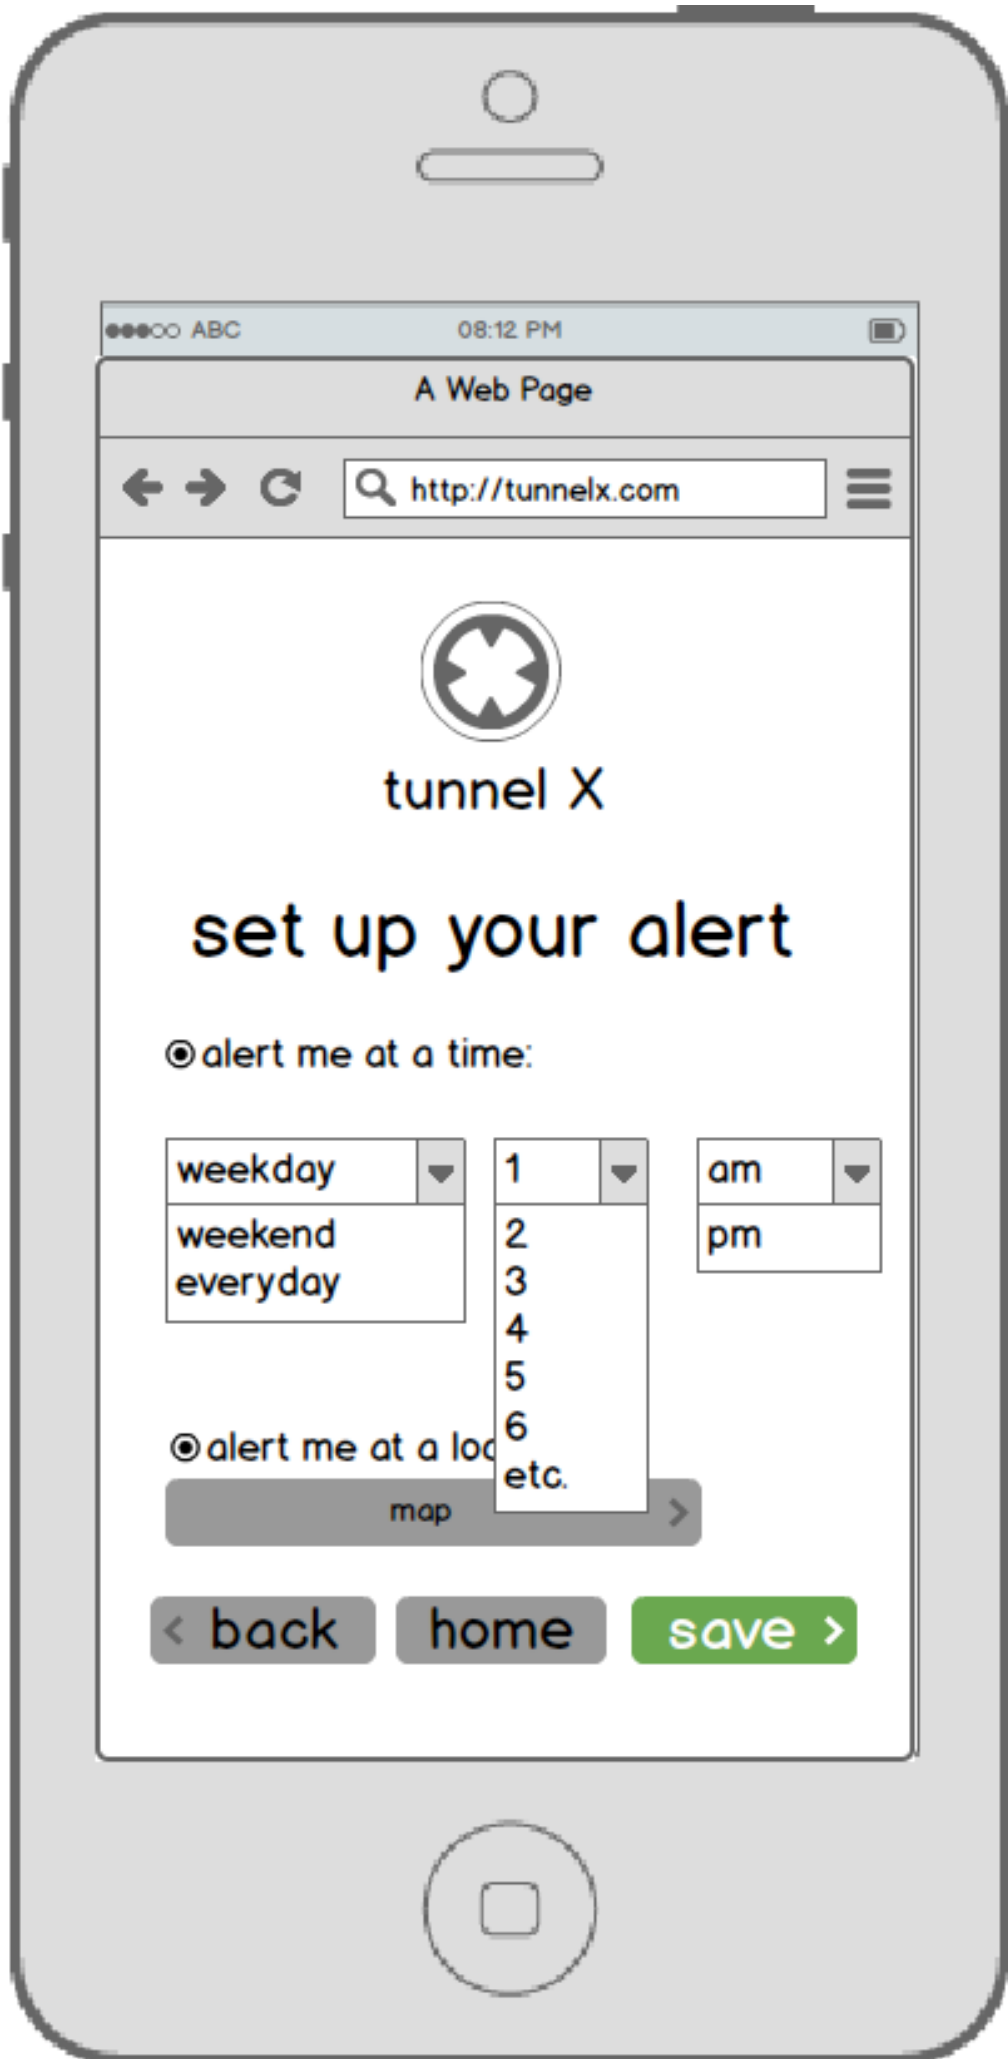

A Web Page

← → ↻ 🔍 http://tunnelx.com ☰

tunnel X

set up your alert

choose your tunnel(s)

- tunnel 1
- tunnel 2
- tunnel 3
- tunnel 4
- tunnel 5
- tunnel 6

< back home save >

ABC 08:12 PM

A Web Page

← → ↻ 🔍 http://tunnelx.com ☰

tunnel X

set up your alert

alert me at a time:

choose day ▼ time ▼ pm ▼

alert me at a location:

map >

< back home save >

tunnel X

set up your alert

alert me at a time:

weekday ▾	1 ▾	am ▾
weekend	2	pm
everyday	3	
	4	
	5	
	6	
	etc.	

alert me at a location:

map >

ABC 08:12 PM