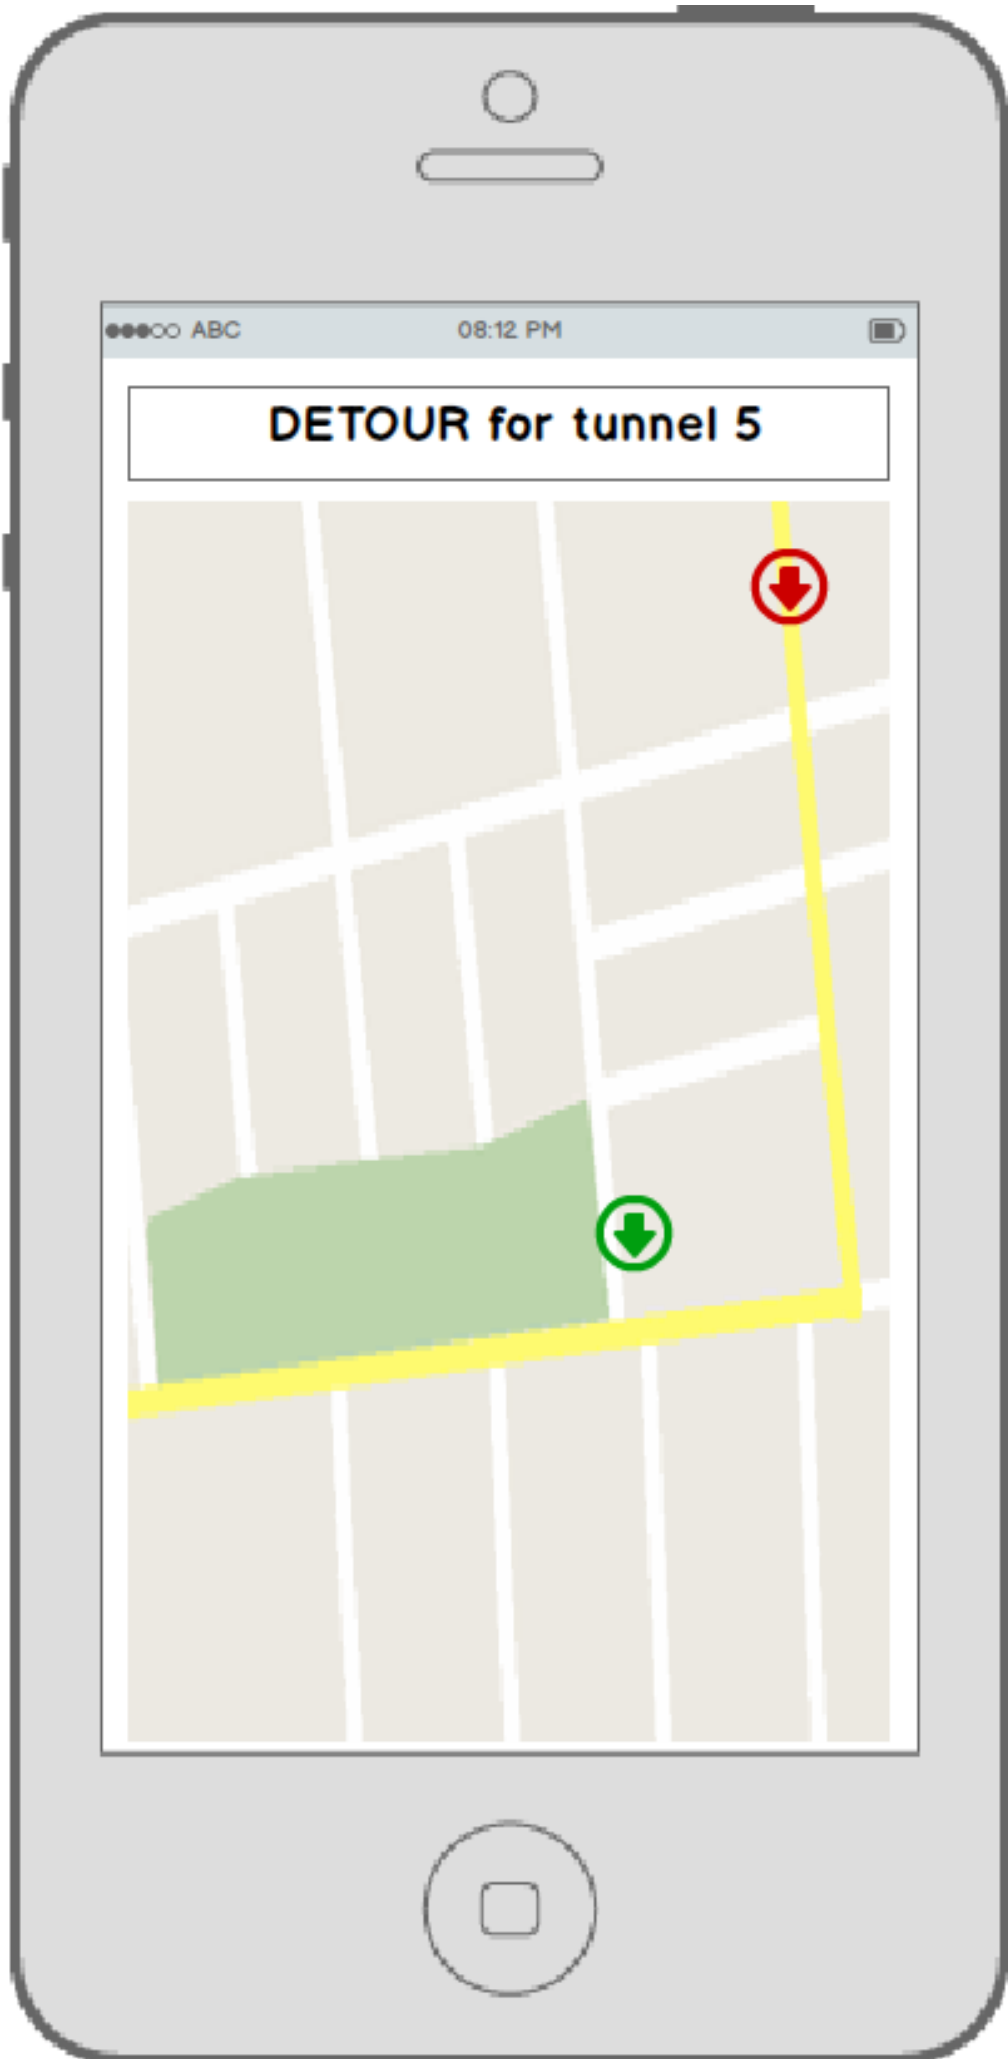

< back home save >

tunnel X

set up your alert

alert me at a time:

weekday ▾	1 ▾	am ▾
weekend	2	pm
everyday	3	
	4	
	5	
	6	
	etc.	

alert me at a location:

map >

ABC 08:12 PM

< back home save >

tunnel X

set up your alert

alert me at a time:

weekday 6 pm

alert me at a location:

ABC 08:12 PM

A Web Page

← → ↻ 🔍 <http://tunnelx.com> ☰

tunnel X

Your alert(s) have
been set for:
Tunnel 1
Tunnel 5
Weekdays 10:02 am

OK

construction schedules

TunnelX Alert

Tunnel 5 is closed now

OK

DETOUR

ABC 08:12 PM

DETOUR for tunnel 5