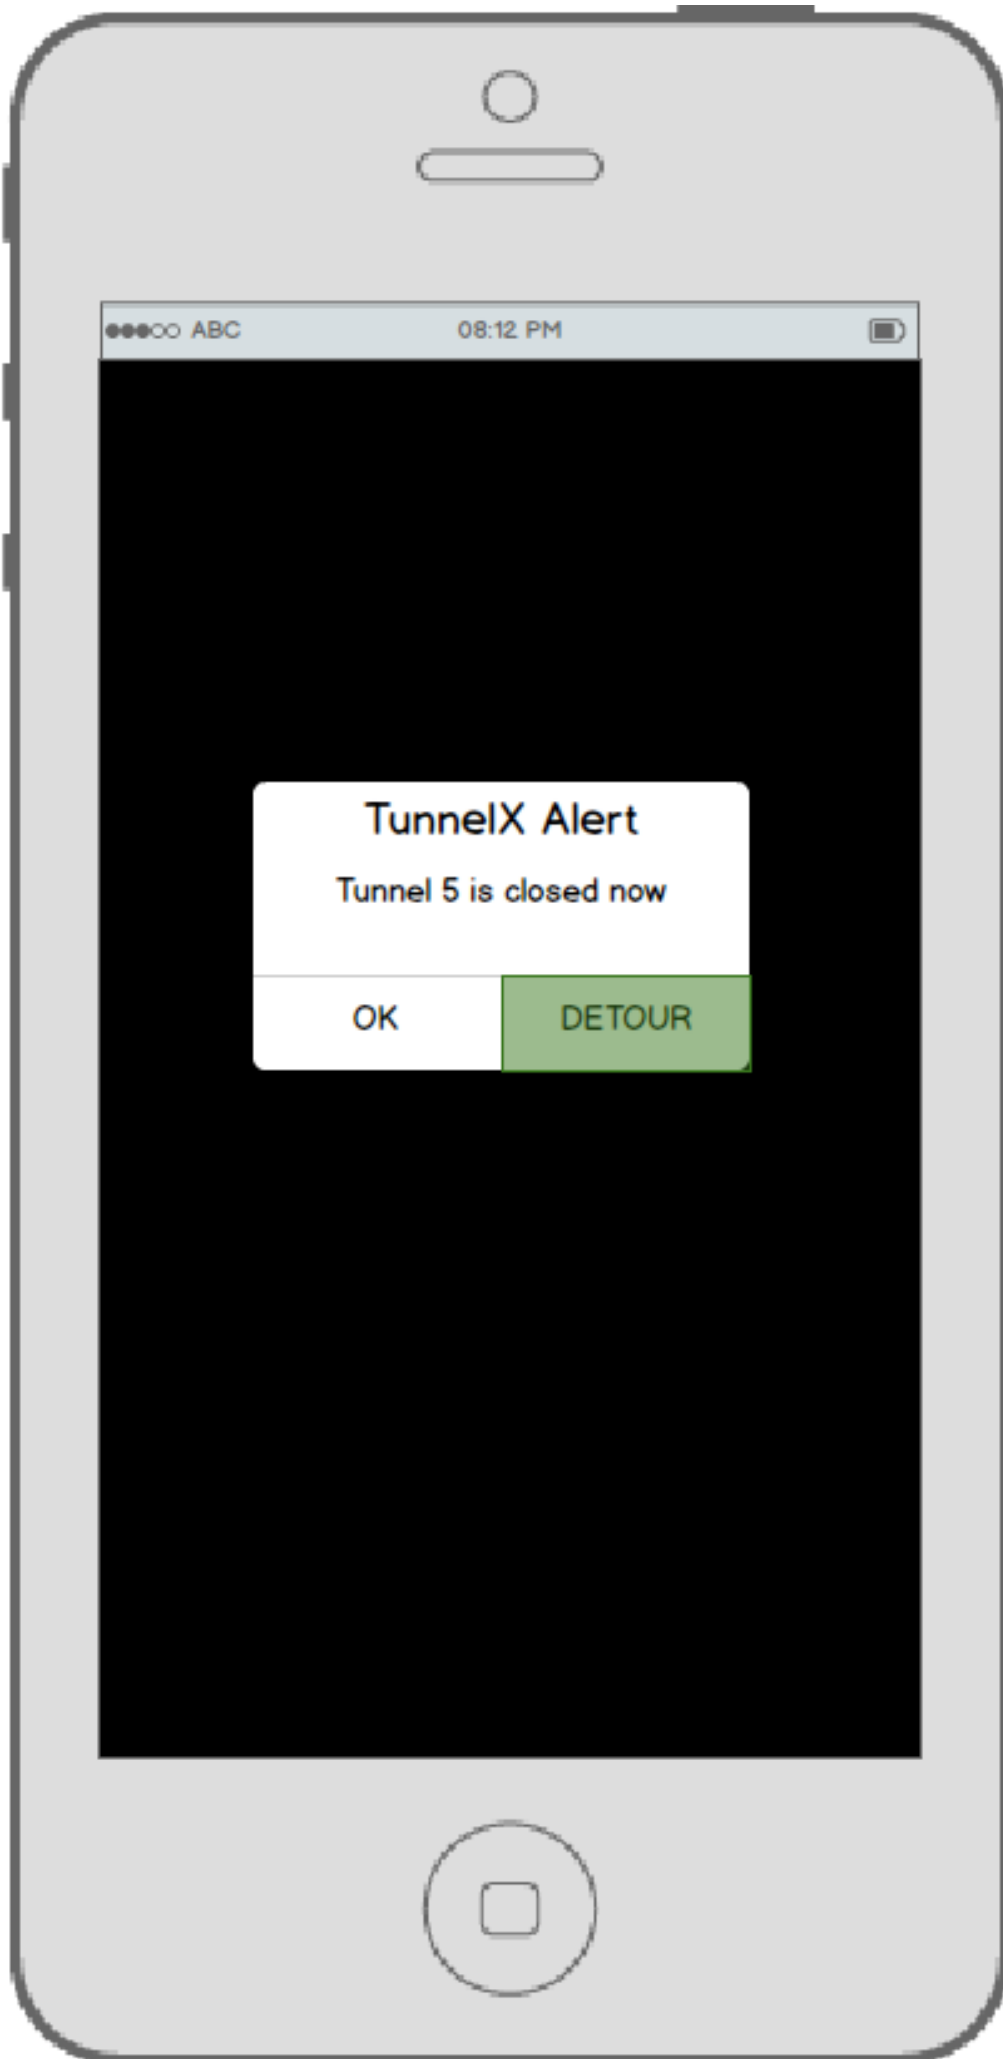

< back home save >

tunnel X

set up your alert

alert me at a time:

weekday ▾	1 ▾	am ▾
weekend	2	pm
everyday	3	
	4	
	5	
	6	
	etc.	

alert me at a location:

map >

ABC 08:12 PM

< back home save >

tunnel X

set up your alert

alert me at a time:

weekday 6 pm

alert me at a location:

ABC 08:12 PM

A Web Page

← → ↻ 🔍 <http://tunnelx.com> ☰

tunnel X

Your alert(s) have
been set for:
Tunnel 1
Tunnel 5
Weekdays 10:02 am

OK

construction schedules

TunnelX Alert

Tunnel 5 is closed now

OK

DETOUR

ABC 08:12 PM

DETOUR for tunnel 5