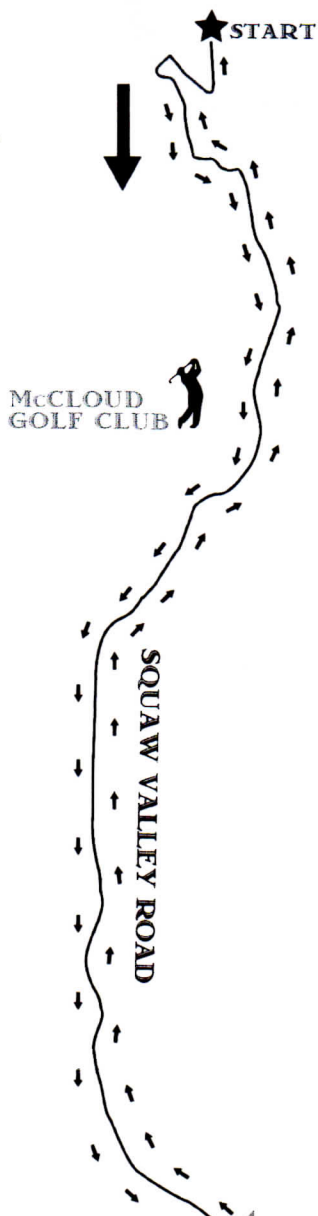

McCLOUD DAM ROAD BIKE RIDE

30 MILES

TURN AROUND SHORT RIDE

TURN AROUND LONG RIDE