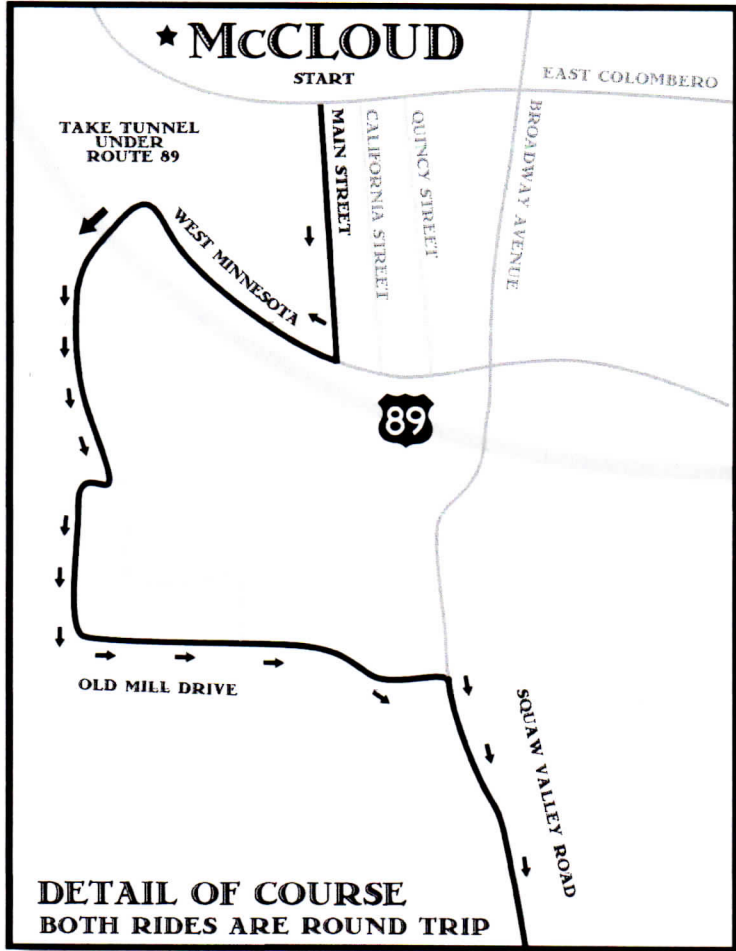

McCLOUD DAM ROAD BIKE RIDE

30 MILES

TURN AROUND SHORT RIDE

TURN AROUND LONG RIDE