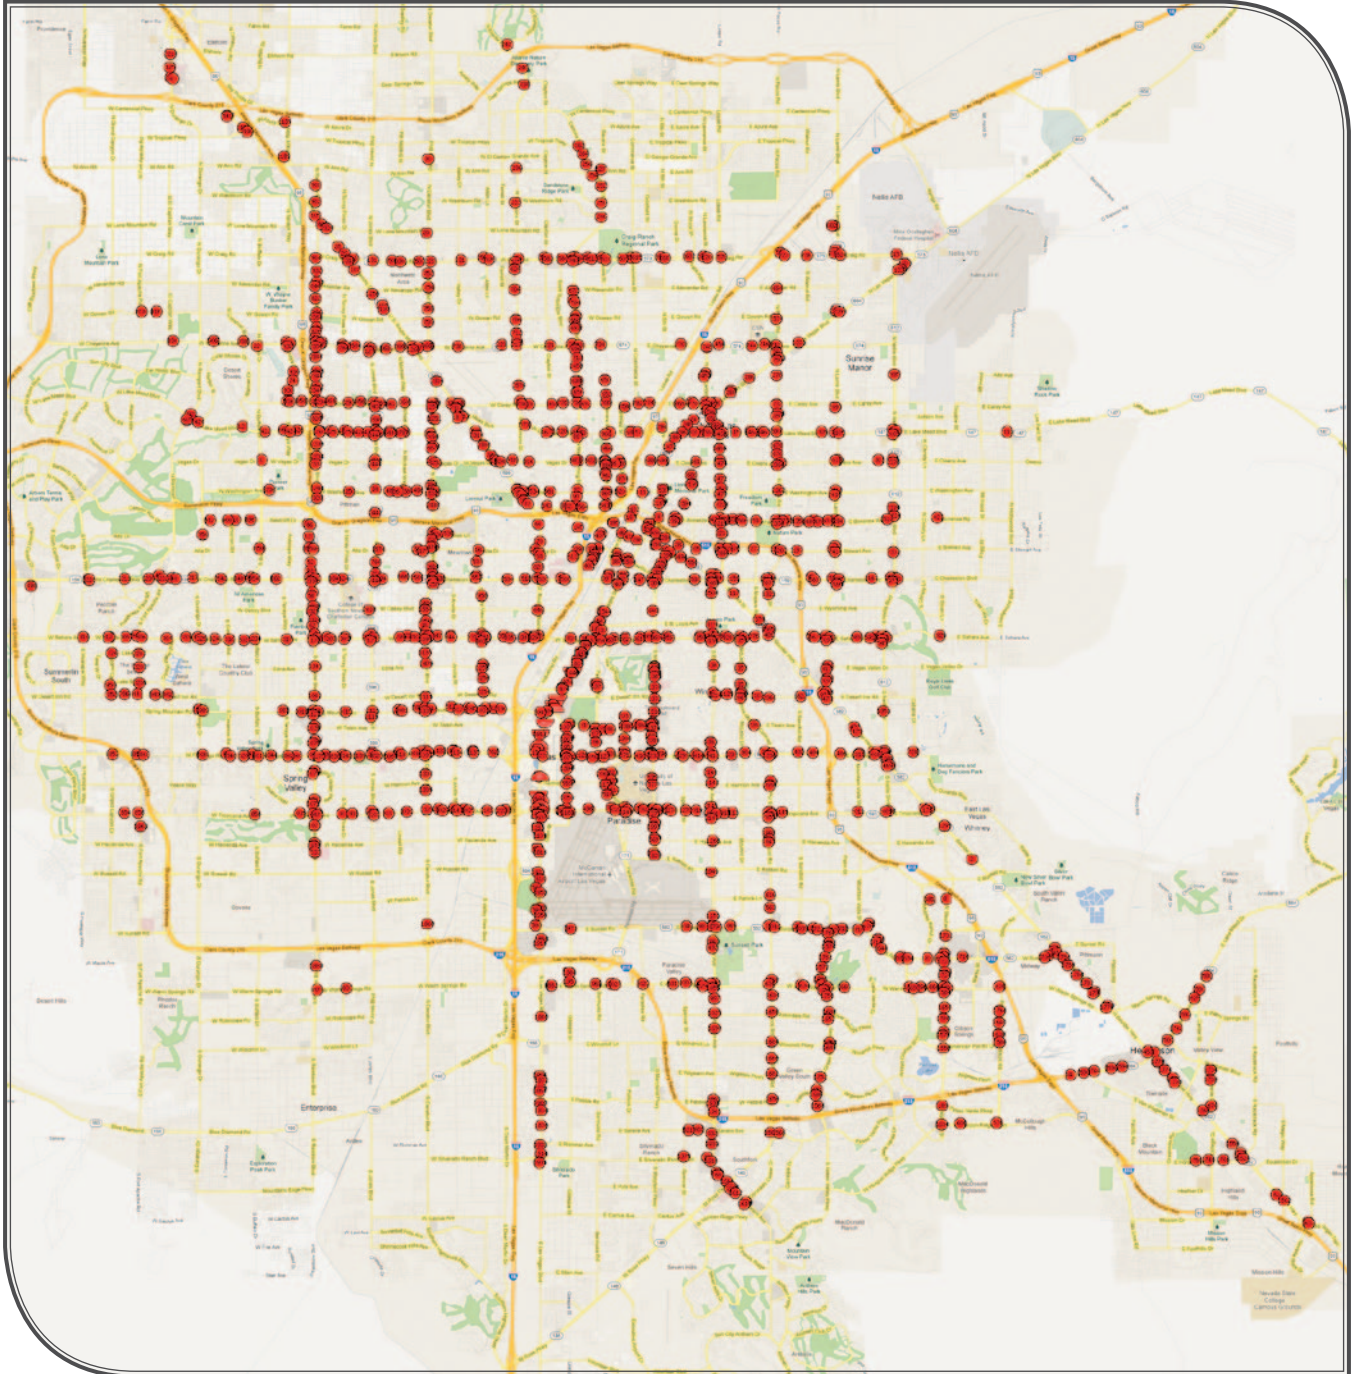

# Complete Inventory Map—Las Vegas Metro

● Bus Shelter Inventory