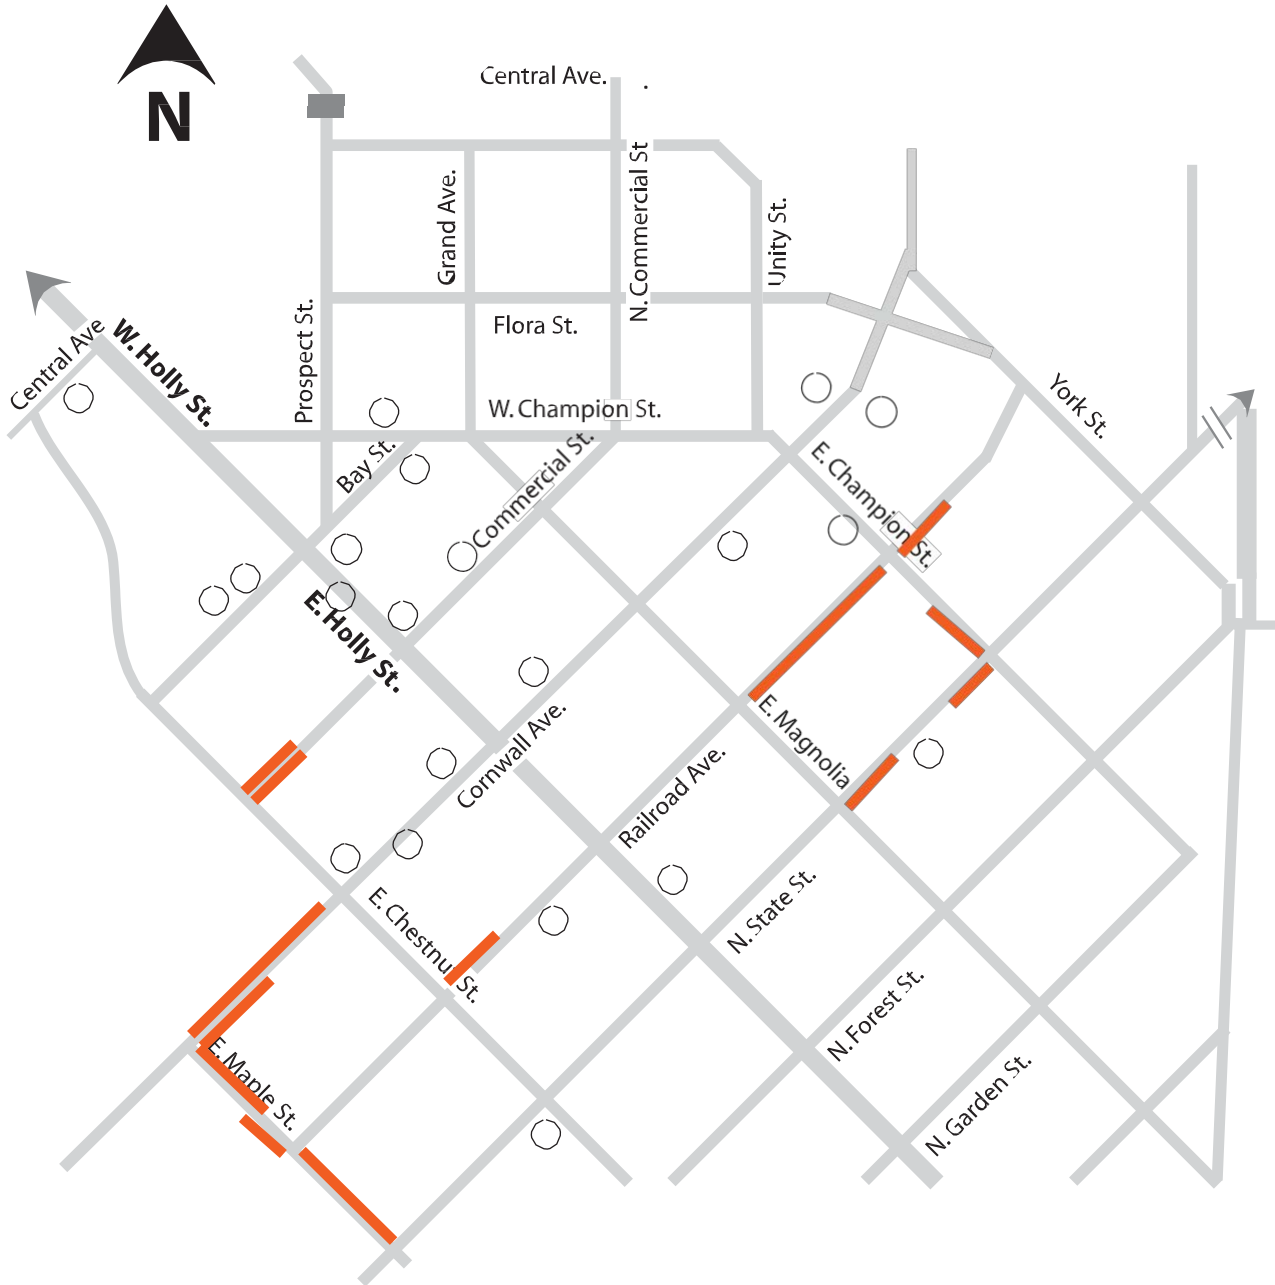

Appendix A

DOWNTOWN BELLINGHAM PARKING

8-hour meters are shown in orange, cost: \$.25/hour.

For questions about parking, contact Parking Services at 778-7780