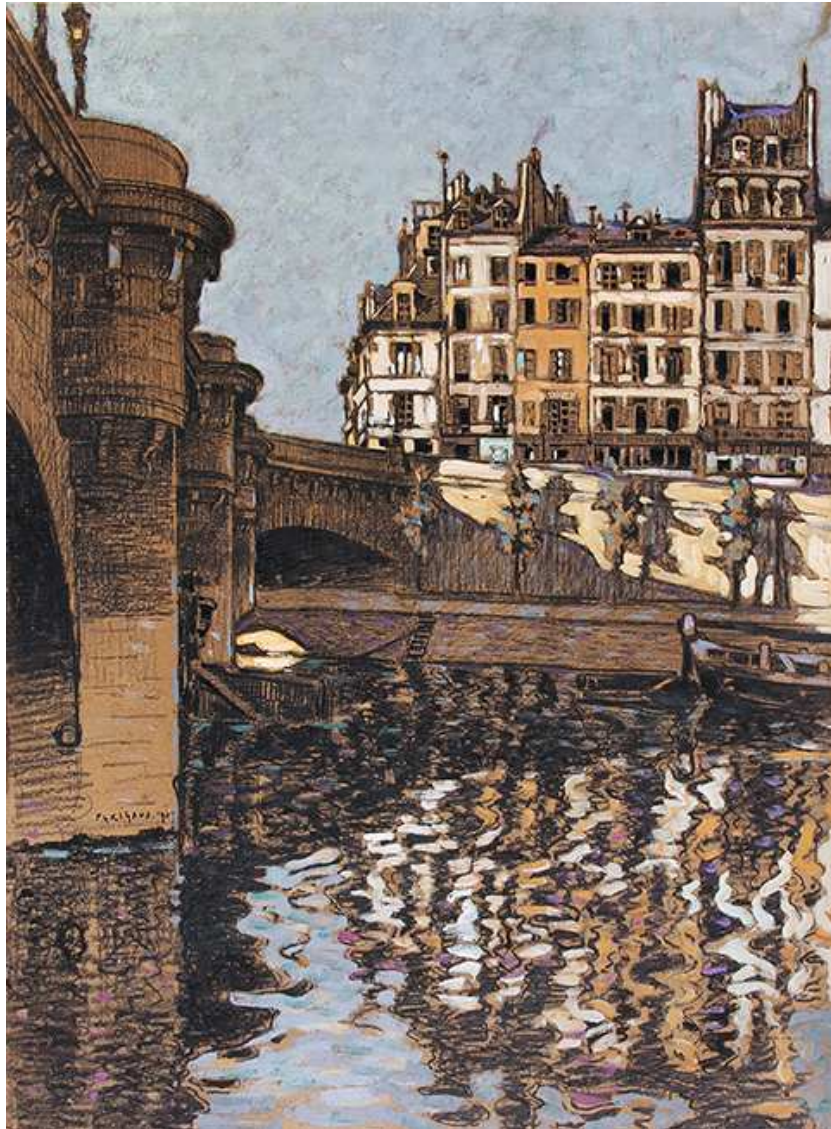

# MARK MURRAY

FINE PAINTINGS

**PIERRE GASTON RIGAUD**

French, 1874–1939

*Le Pont Neuf, Paris*

Signed and dated *P G Rigaud 1909*

Black chalk and gouache on paper

20 x 15 inches (50.8 x 38 cm)

Framed: 25¾ x 20½ inches (65.5 x 54.5 cm)

*Exhibited*

Bordeaux, Salon, 1911

**\$12,000**

[WWW.MARKMURRAY.COM](http://WWW.MARKMURRAY.COM)

159 EAST 63<sup>RD</sup> STREET  
TELEPHONE +1 212 585-2380

NEW YORK, NY 10065  
[INFO@MARKMURRAY.COM](mailto:INFO@MARKMURRAY.COM)