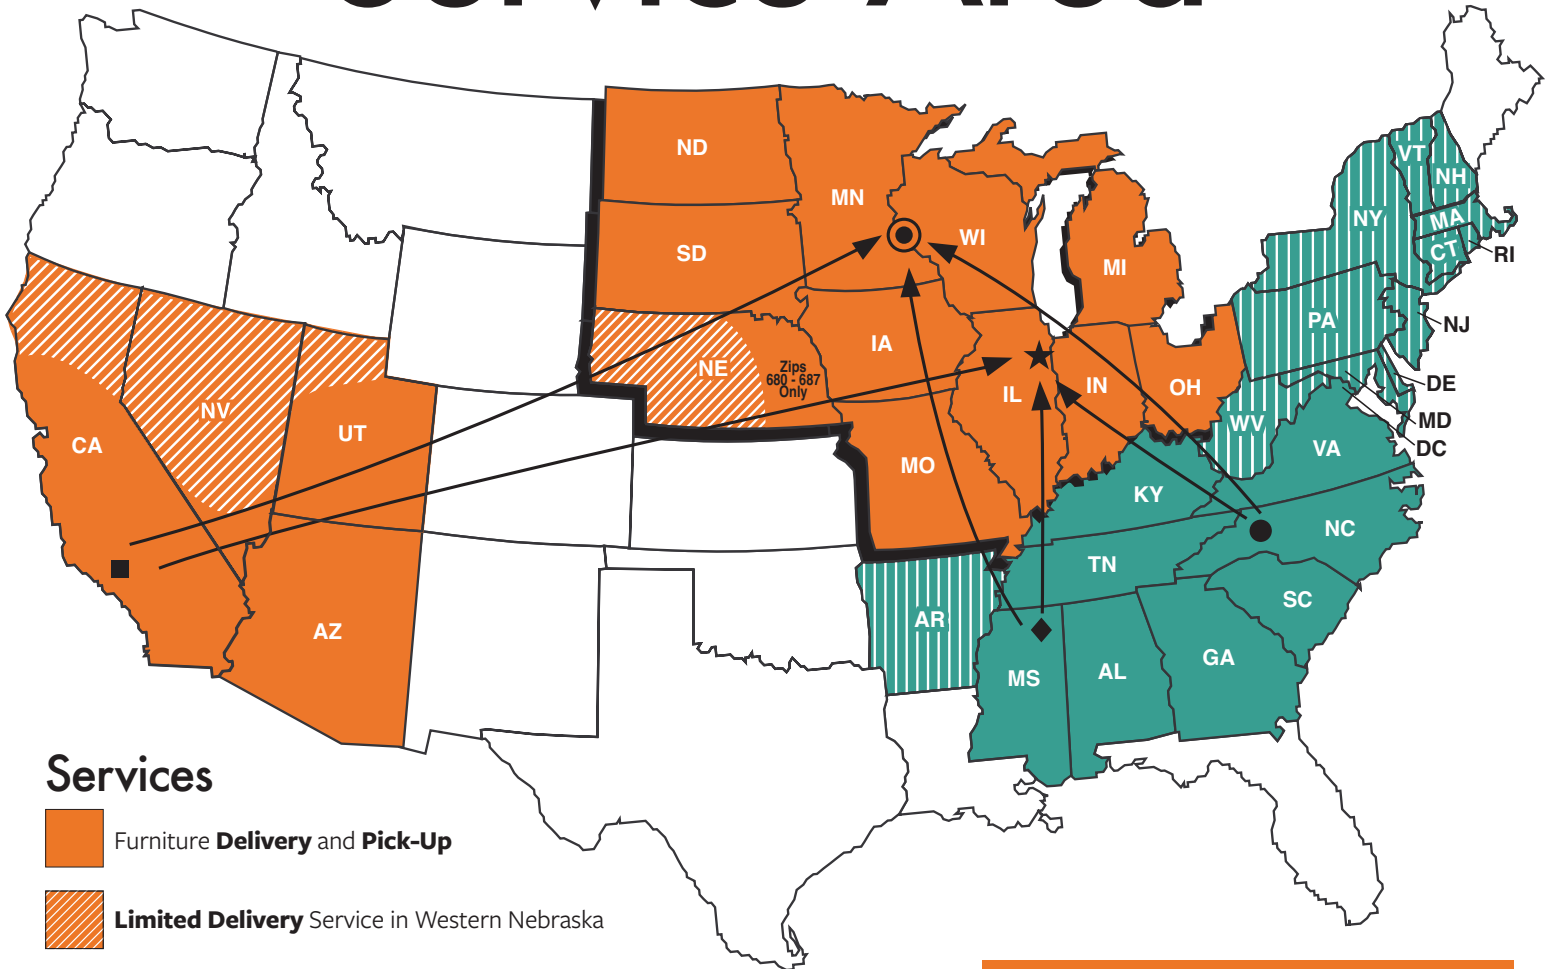

Customer-Driven Solutions

WISEWAY

FURNITURE TRANSPORTATION

Specialized Furniture Carrier – Truckloads and Partial Loads

Service Area

Services

-  Furniture **Delivery** and **Pick-Up**
-  **Limited Delivery** Service in Western Nebraska
-  Furniture **Pick-Up Only**
-  **Limited Pick-Up** Capability
Contact Wiseway Sales to Discuss Pickup Options.

*** No Residential Deliveries**

■ West Coast Service Center

24901 San Michele Road
Moreno Valley, CA 92551
(909) 390-1914
(715) 381-2367 (fax)

● East Coast Service Center

8814 A Dietz Avenue
Hickory, NC 28602
(828) 397-3613 • (800) 942-6674
Fax (828) 397-3927

◆ Southern Service Center

3493 Jeff Hamon Blvd.
Tupelo, MS 38801
800-876-1660
Fax 662-269-2927

★ Great Lakes Distribution Center and Container Freight Station

106 Mooney Drive
Bourbonnais, IL 60914
(800) 876-1660
Fax (815) 936-8959

 **WISEWAY**
TRANSPORTATION SERVICES
www.wiseway.com